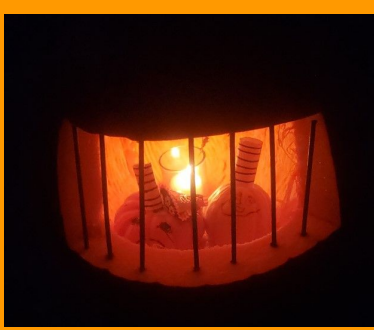

★ Best Carved