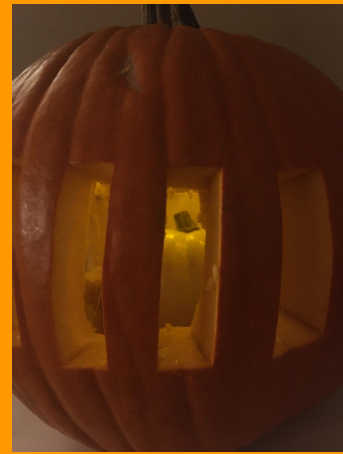

★ Most Unusual