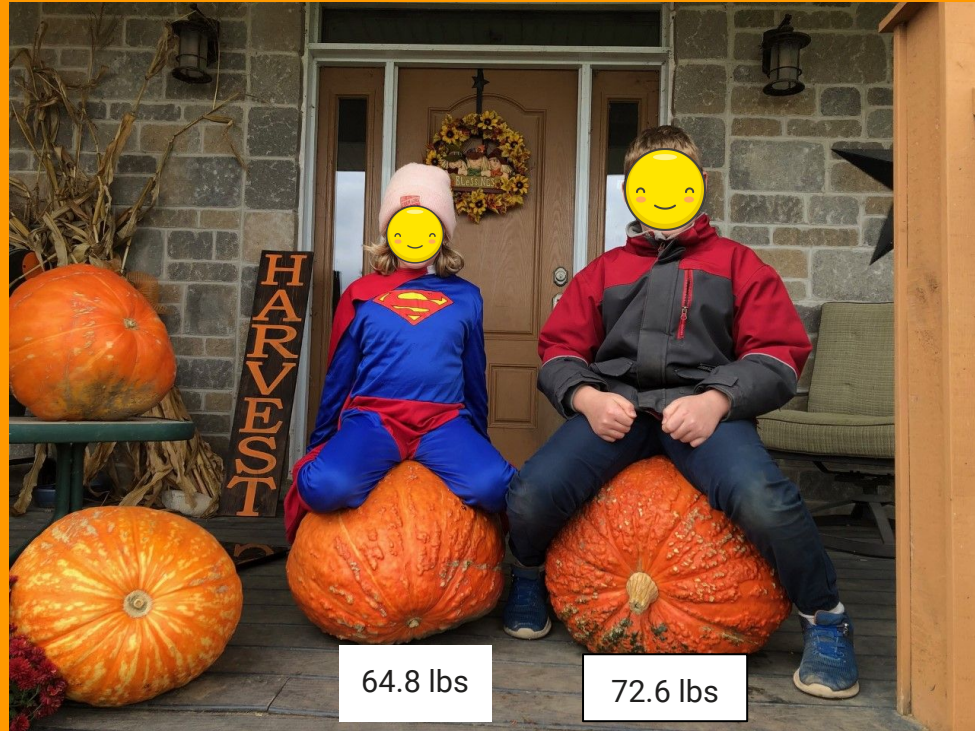

https://youtu.be/s8XjK_i_THQ

Pumpkin Carving

Contest

Alma 2020-2021

Categories

- ★ Largest by Weight
- ★ Best Carved
- ★ Most Unusual
- ★ Most Perfect Shape
- ★ Best Decorated

- ★ *The Peoples' Choice Award*

★ Largest by Weight

★ Best Carved

Gru and Minion

★ Best Carved

PIC•CO

★ Most Unusual

★ Most Perfect Shape

PIC•COLLAGE