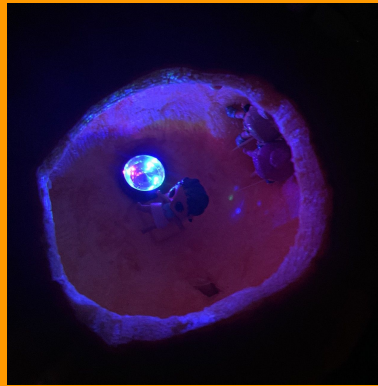

★ Most Unusual