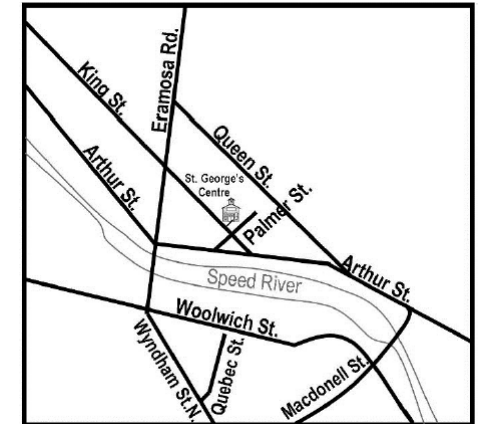

Children's Program is NOT available for the LINC night class.

WE HAVE EXPANDED!

Classes are also held at:

Tytler School

131 Ontario Street, Guelph

Please call for more information:

519-823-1300

HOW TO GET TO ST. GEORGES CENTRE

City Buses

Take # 12 from Guelph Central Station. Get off at Arthur Street. Turn right down Arthur Street and walk to Palmer Street. Turn left. Walk up Palmer Street to King Street.

OR

From Guelph Central Station walk north-east on Macdonell Street. Turn left at Arthur Street. Turn right on King St.

Parking

There is limited free parking for learners at the school.

School Bus

Available for
Monday to Friday Day Classes

School Bus stops:
Westwood Road,
Willow West Mall area,
Stone Road Mall area

The school bus is free for students.
Route map available at the office
