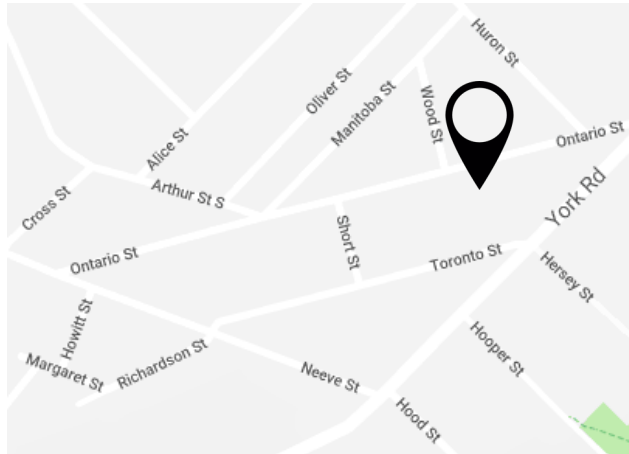

HOW TO GET TO TYTLER SCHOOL

Guelph City Bus

Take Route #4 (YORK) from Platform 2 at Guelph Central Station.
Get off in front of Tytler School at Wood Street.

OR

From bus Route #14 (GRANGE) you can get off at Duke Street.
It is a short walk to Tytler School at 131 Ontario Street.

In partnership with:

For further information please visit us at:

<https://www.ugdsb.ca/continuing-education/esl/>

ST. GEORGE'S CENTRE FOR ADULT ESL

ESL Classes

Winter 2020

January 6, 2020
to
April 3, 2020

Tytler School
131 Ontario Street
Guelph, ON
N1E 3P3

**ESL Classes are
free for:**

- *Permanent Residents*
- *Canadian Citizens*
- *Convention Refugees*
- *Refugee Claimants*
- *Live-in Caregivers*

FREE School bus!

Servicing the Imperial Road, Willow
Road, and Speedvale Avenue West
areas.

Route map available at the office.
