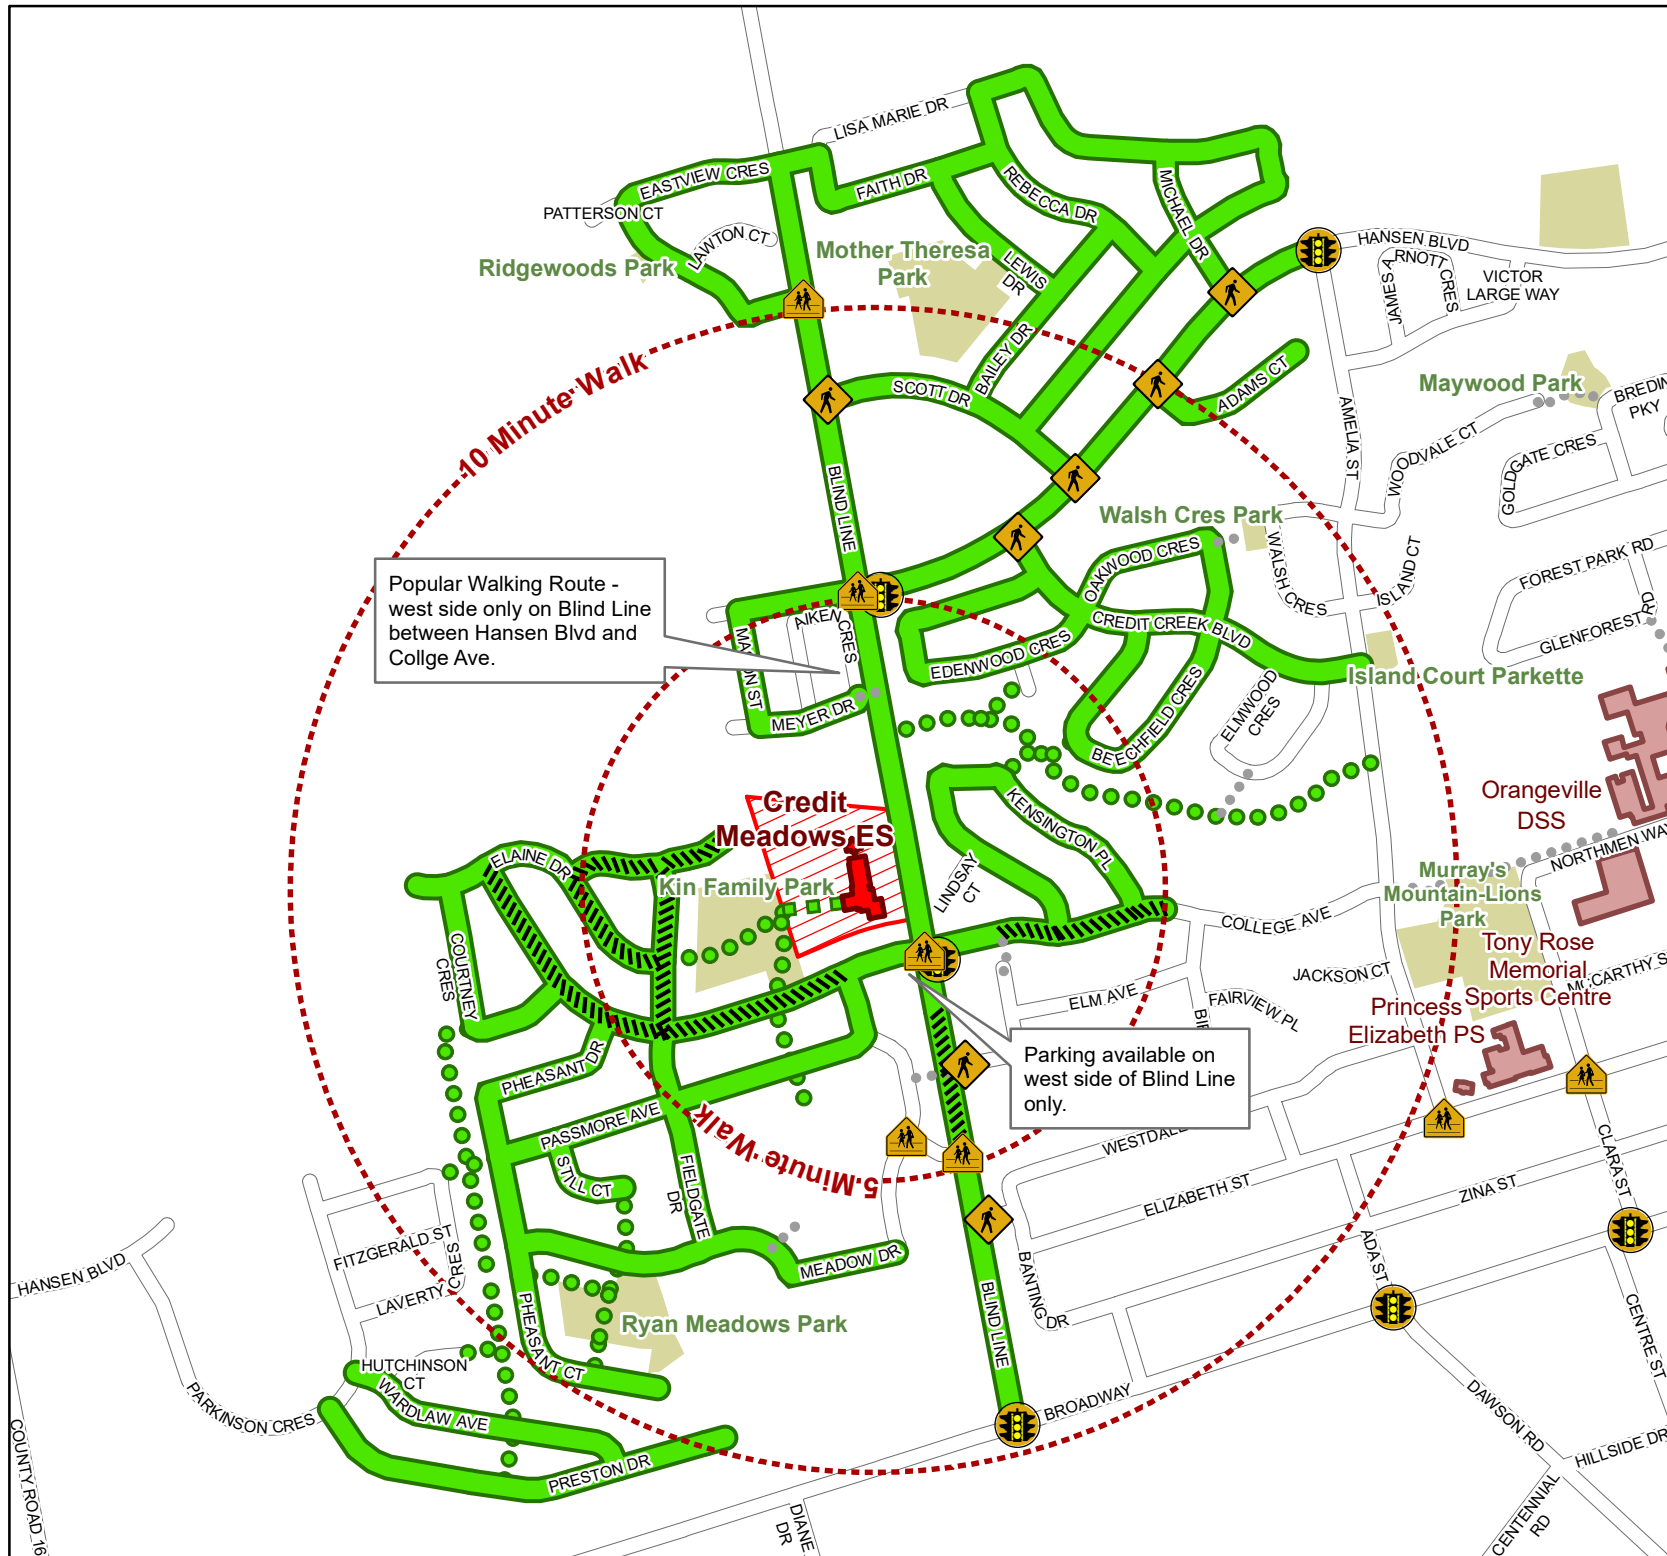

Credit Meadows ES Routes to School Planner

220 Blind Line
Orangeville, ON
L9W 4V2

-  Popular Walking Route - Street
-  Popular Walking Route - Trail
-  Popular Walking Route - On School Property
-  Other Trail
-  Suggested Walk-a-Block Location (see below)
-  School Site Property
-  Adult Guard Crossing
-  Traffic Lights
-  Marked Crosswalk

Plan Your Route To School:
This map shows options for popular walking routes to your school. Plan a route to school and practice the journey with your family. Even better: find friends to walk with you!

Be Active and Safe:
Take care on your journey to school and obey the traffic signs along the way. Walking, cycling, scooting, and wheeling to school are all great ways to be active and healthy.

Walk-a-Block:
If you travel to school by car, consider parking in a nearby street and walking a block or two to help reduce traffic and congestion in front of your school.

Active & Safe
ROUTES TO SCHOOL

Date: 2019-02-04 Version: 1

Popular Walking Route - west side only on Blind Line between Hansen Blvd and Collge Ave.

Parking available on west side of Blind Line only.