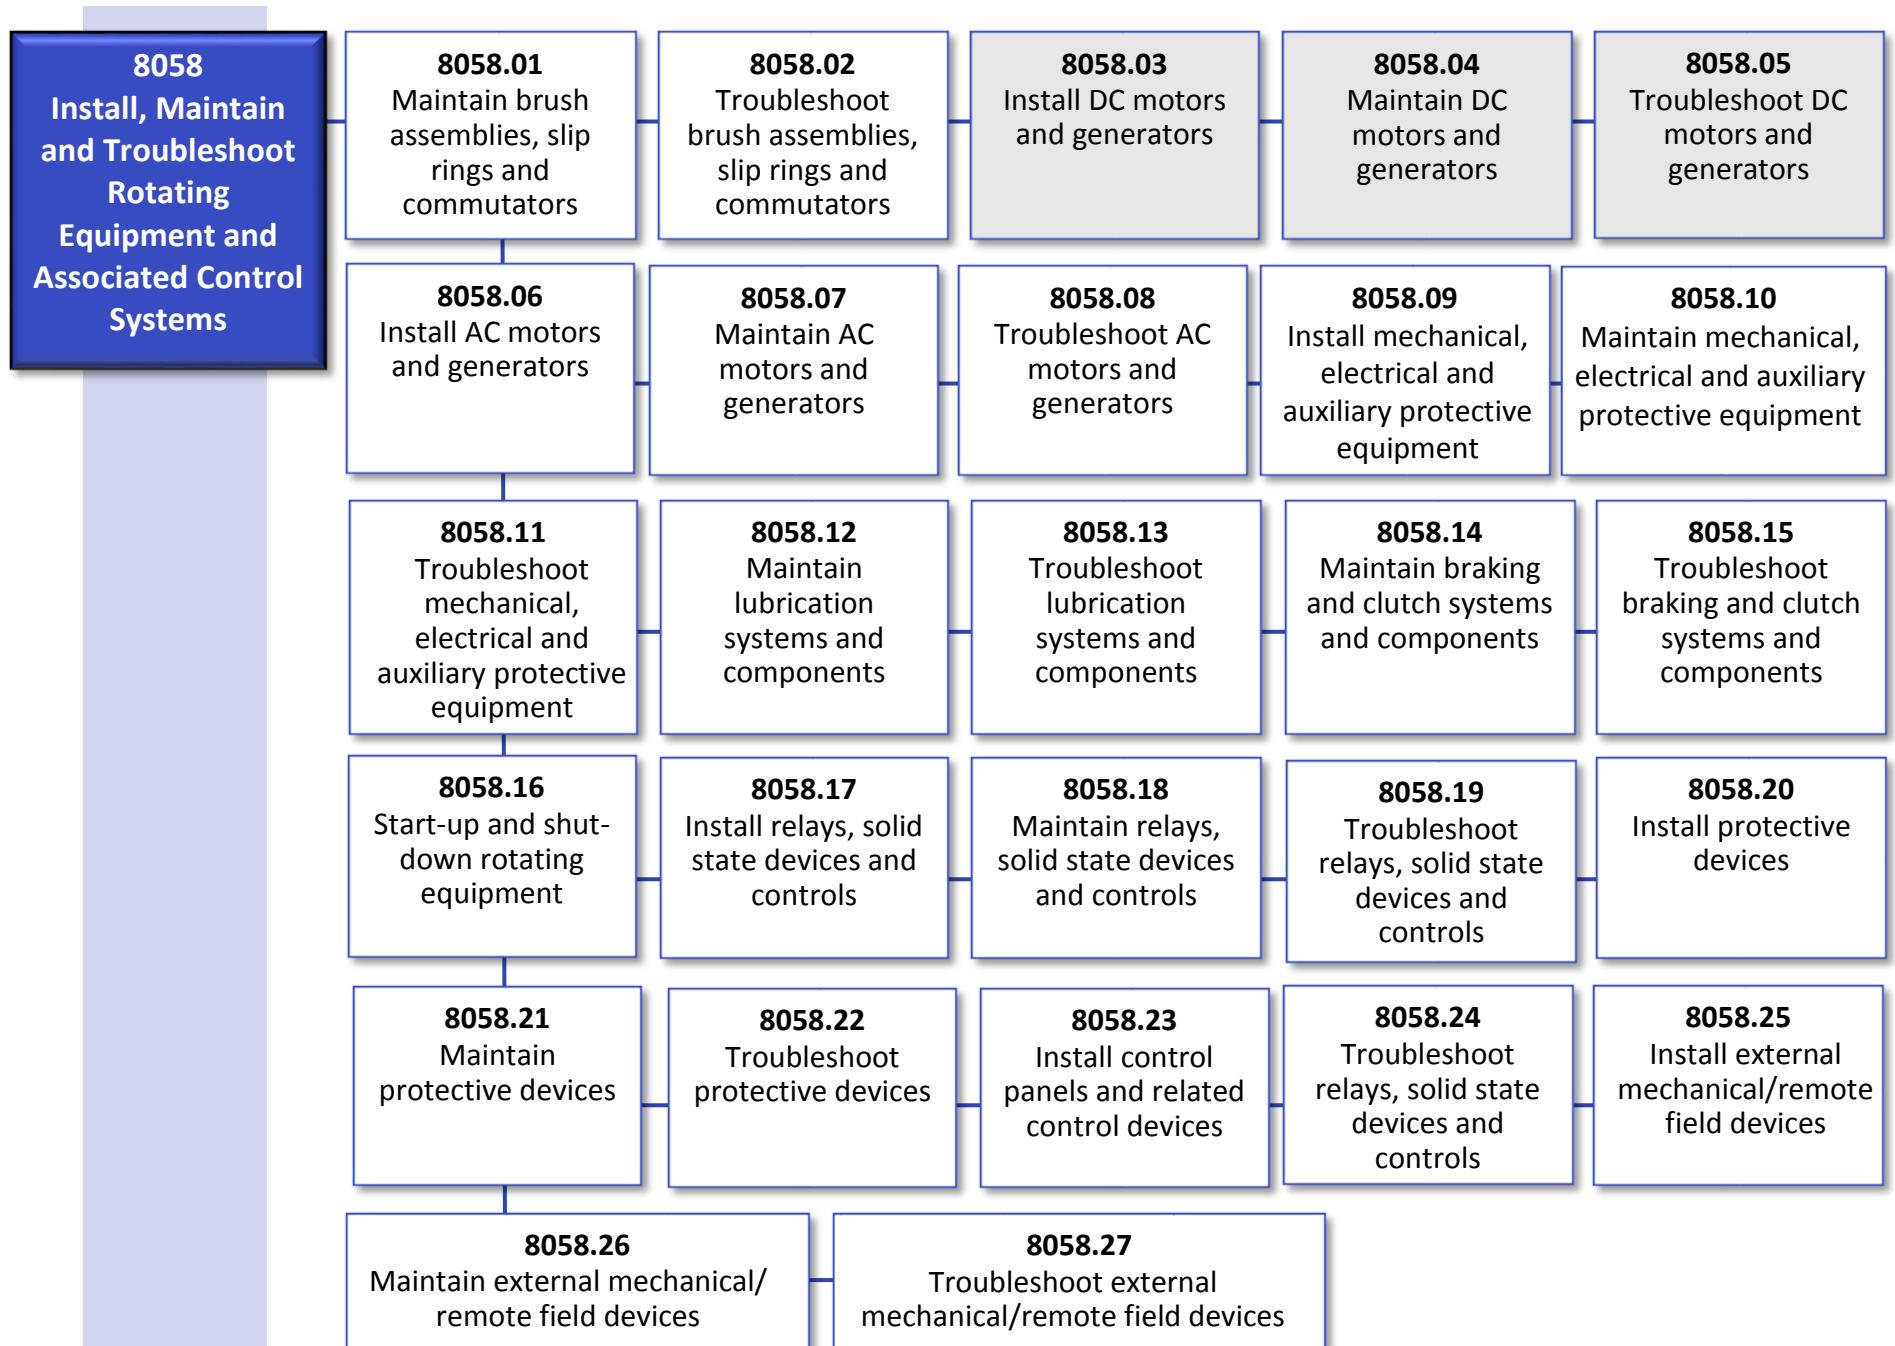

Competency Analysis Profile: Industrial Electrician 442A (All unshaded skill sets must be demonstrated completed)

Competency Analysis Profile: Industrial Electrician 442A (All unshaded skill sets must be demonstrated completed)

Competency Analysis Profile: Industrial Electrician 442A *(All unshaded skill sets must be demonstrated completed)*