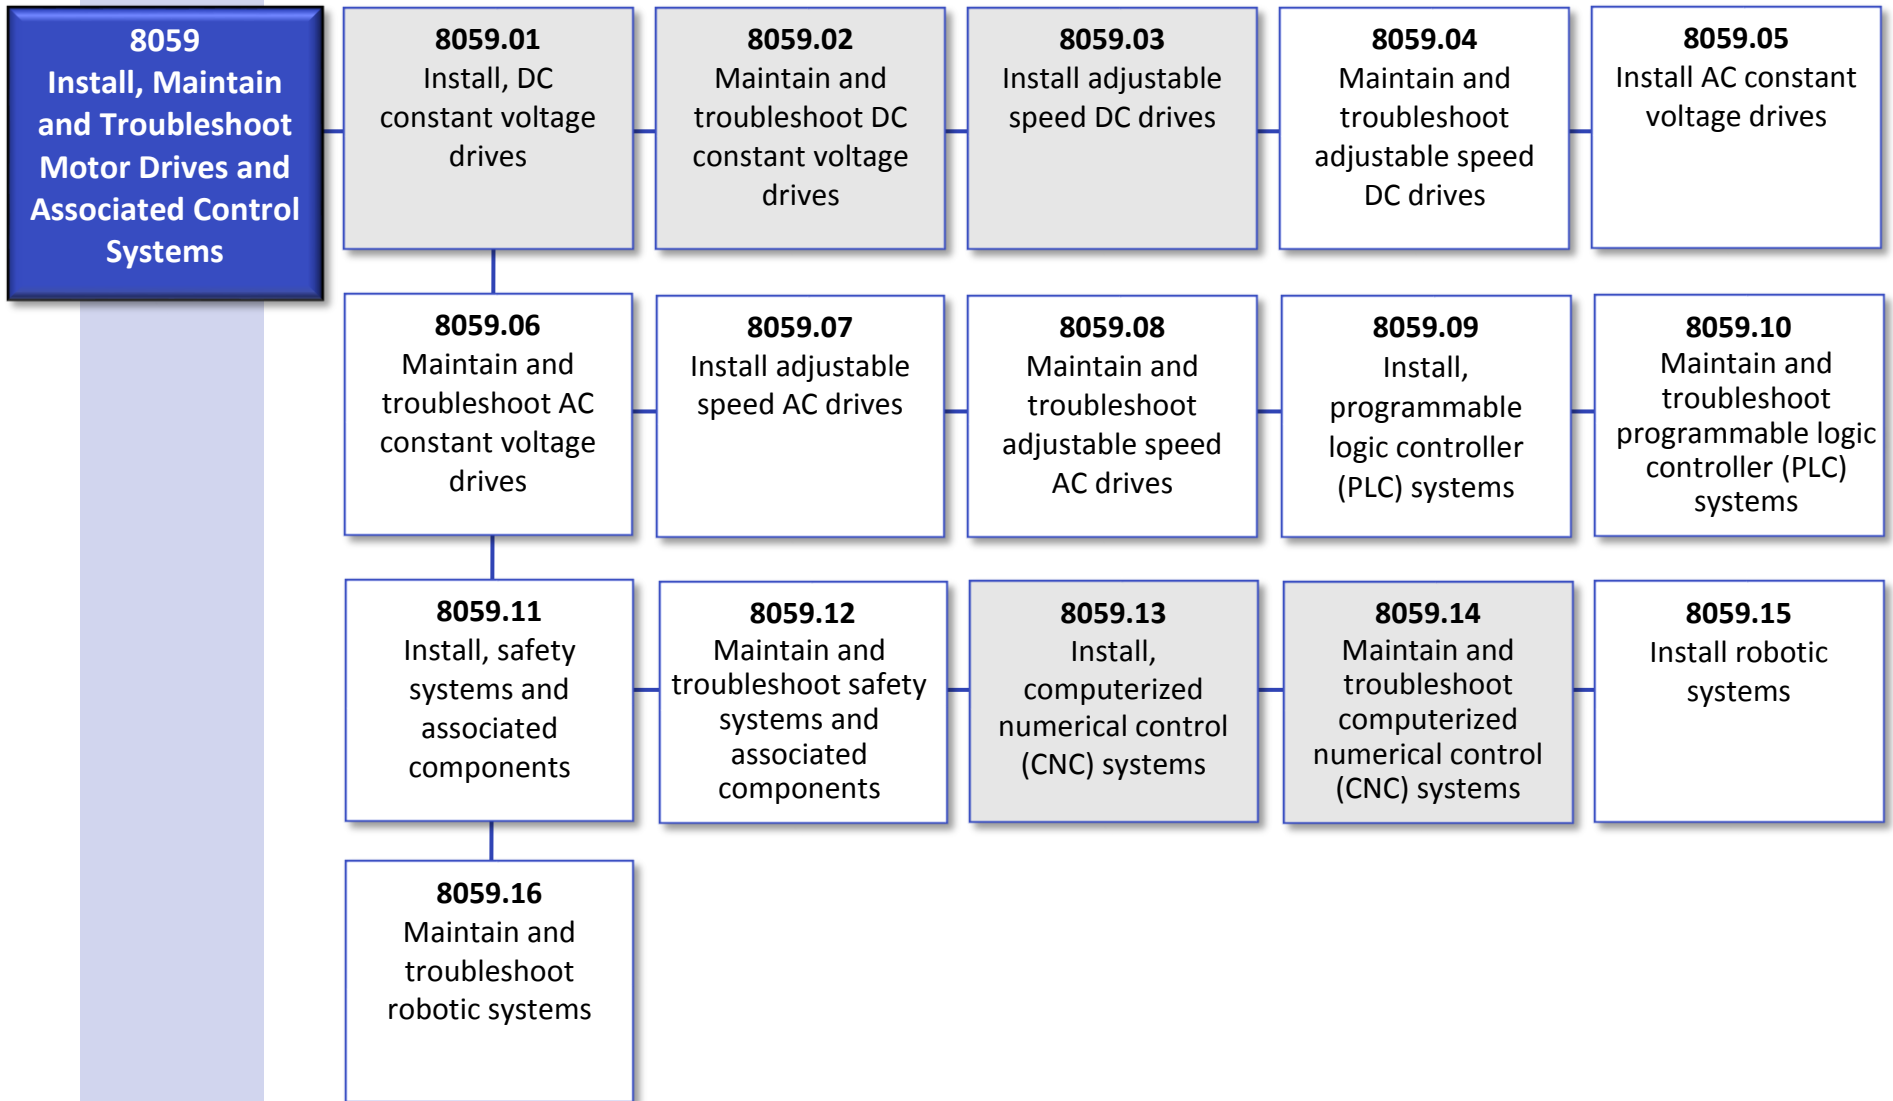

Competency Analysis Profile: Industrial Electrician 442A (All unshaded skill sets must be demonstrated completed)

Competency Analysis Profile: Industrial Electrician 442A (All unshaded skill sets must be demonstrated completed)

Competency Analysis Profile: Industrial Electrician 442A *(All unshaded skill sets must be demonstrated completed)*