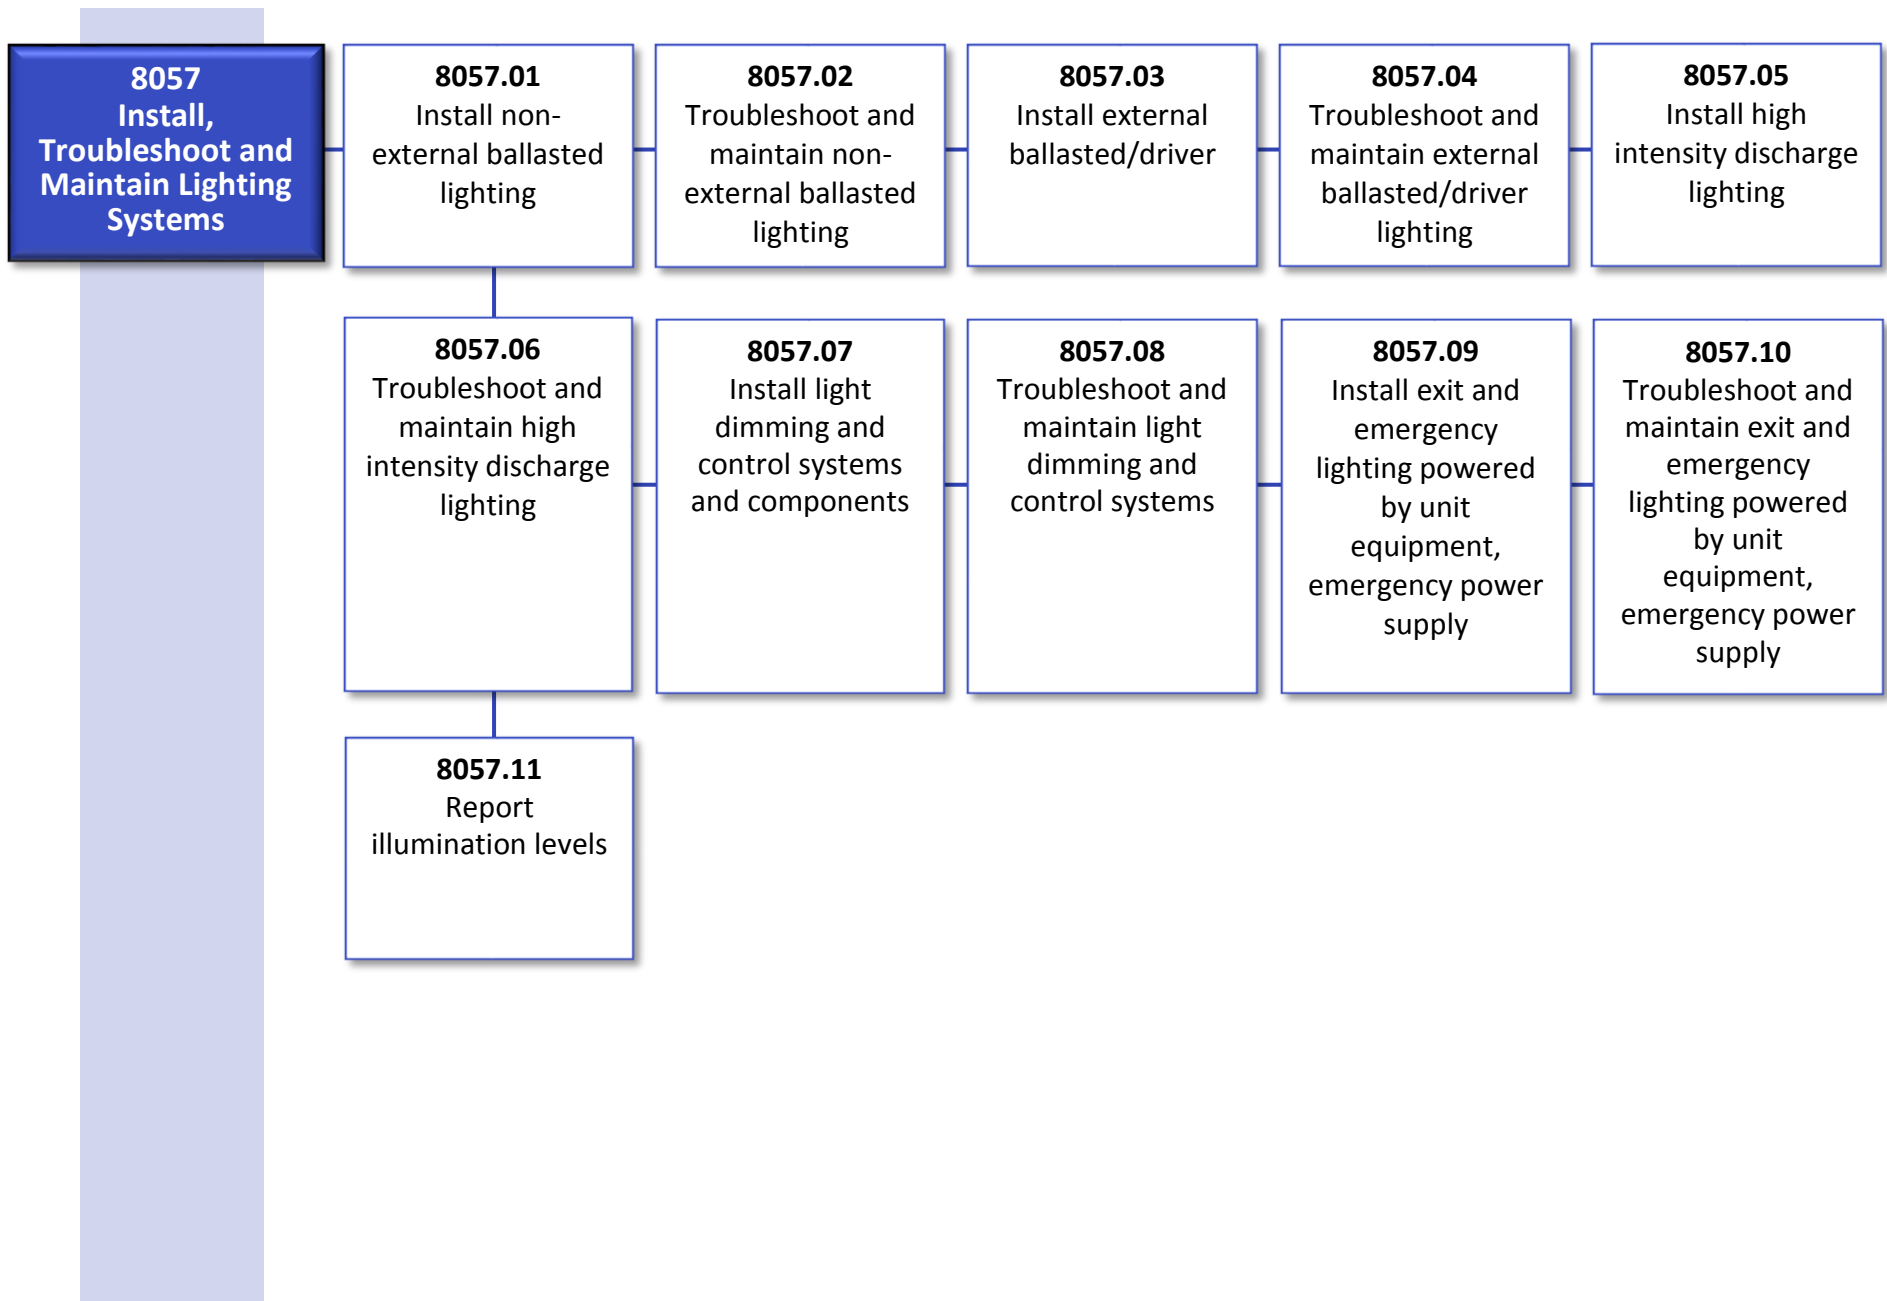

Competency Analysis Profile: Industrial Electrician 442A (All unshaded skill sets must be demonstrated completed)

Competency Analysis Profile: Industrial Electrician 442A (All unshaded skill sets must be demonstrated completed)

Competency Analysis Profile: Industrial Electrician 442A *(All unshaded skill sets must be demonstrated completed)*