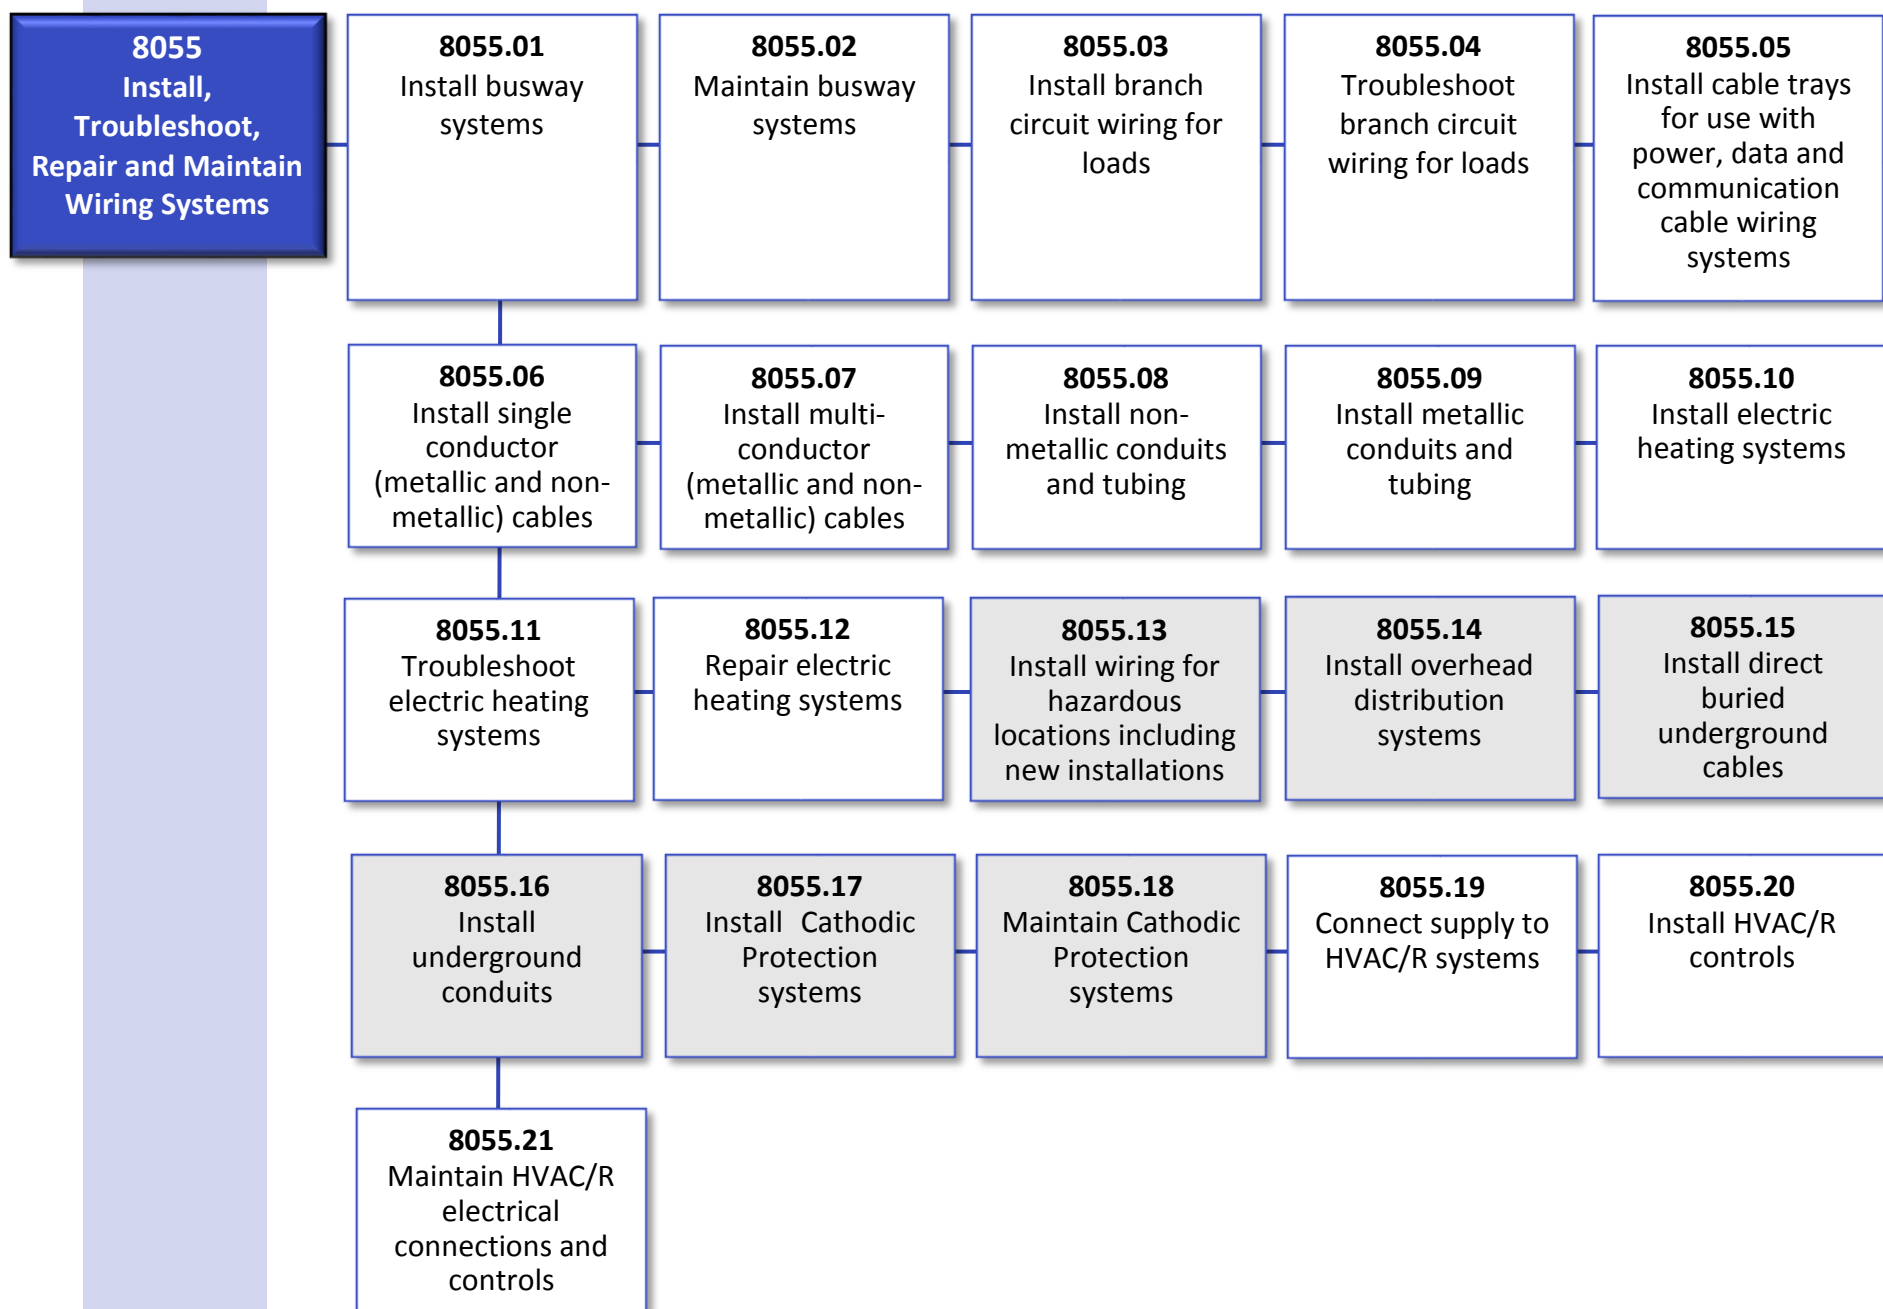

Competency Analysis Profile: Industrial Electrician 442A (All unshaded skill sets must be demonstrated completed)

Competency Analysis Profile: Industrial Electrician 442A (All unshaded skill sets must be demonstrated completed)

Competency Analysis Profile: Industrial Electrician 442A *(All unshaded skill sets must be demonstrated completed)*