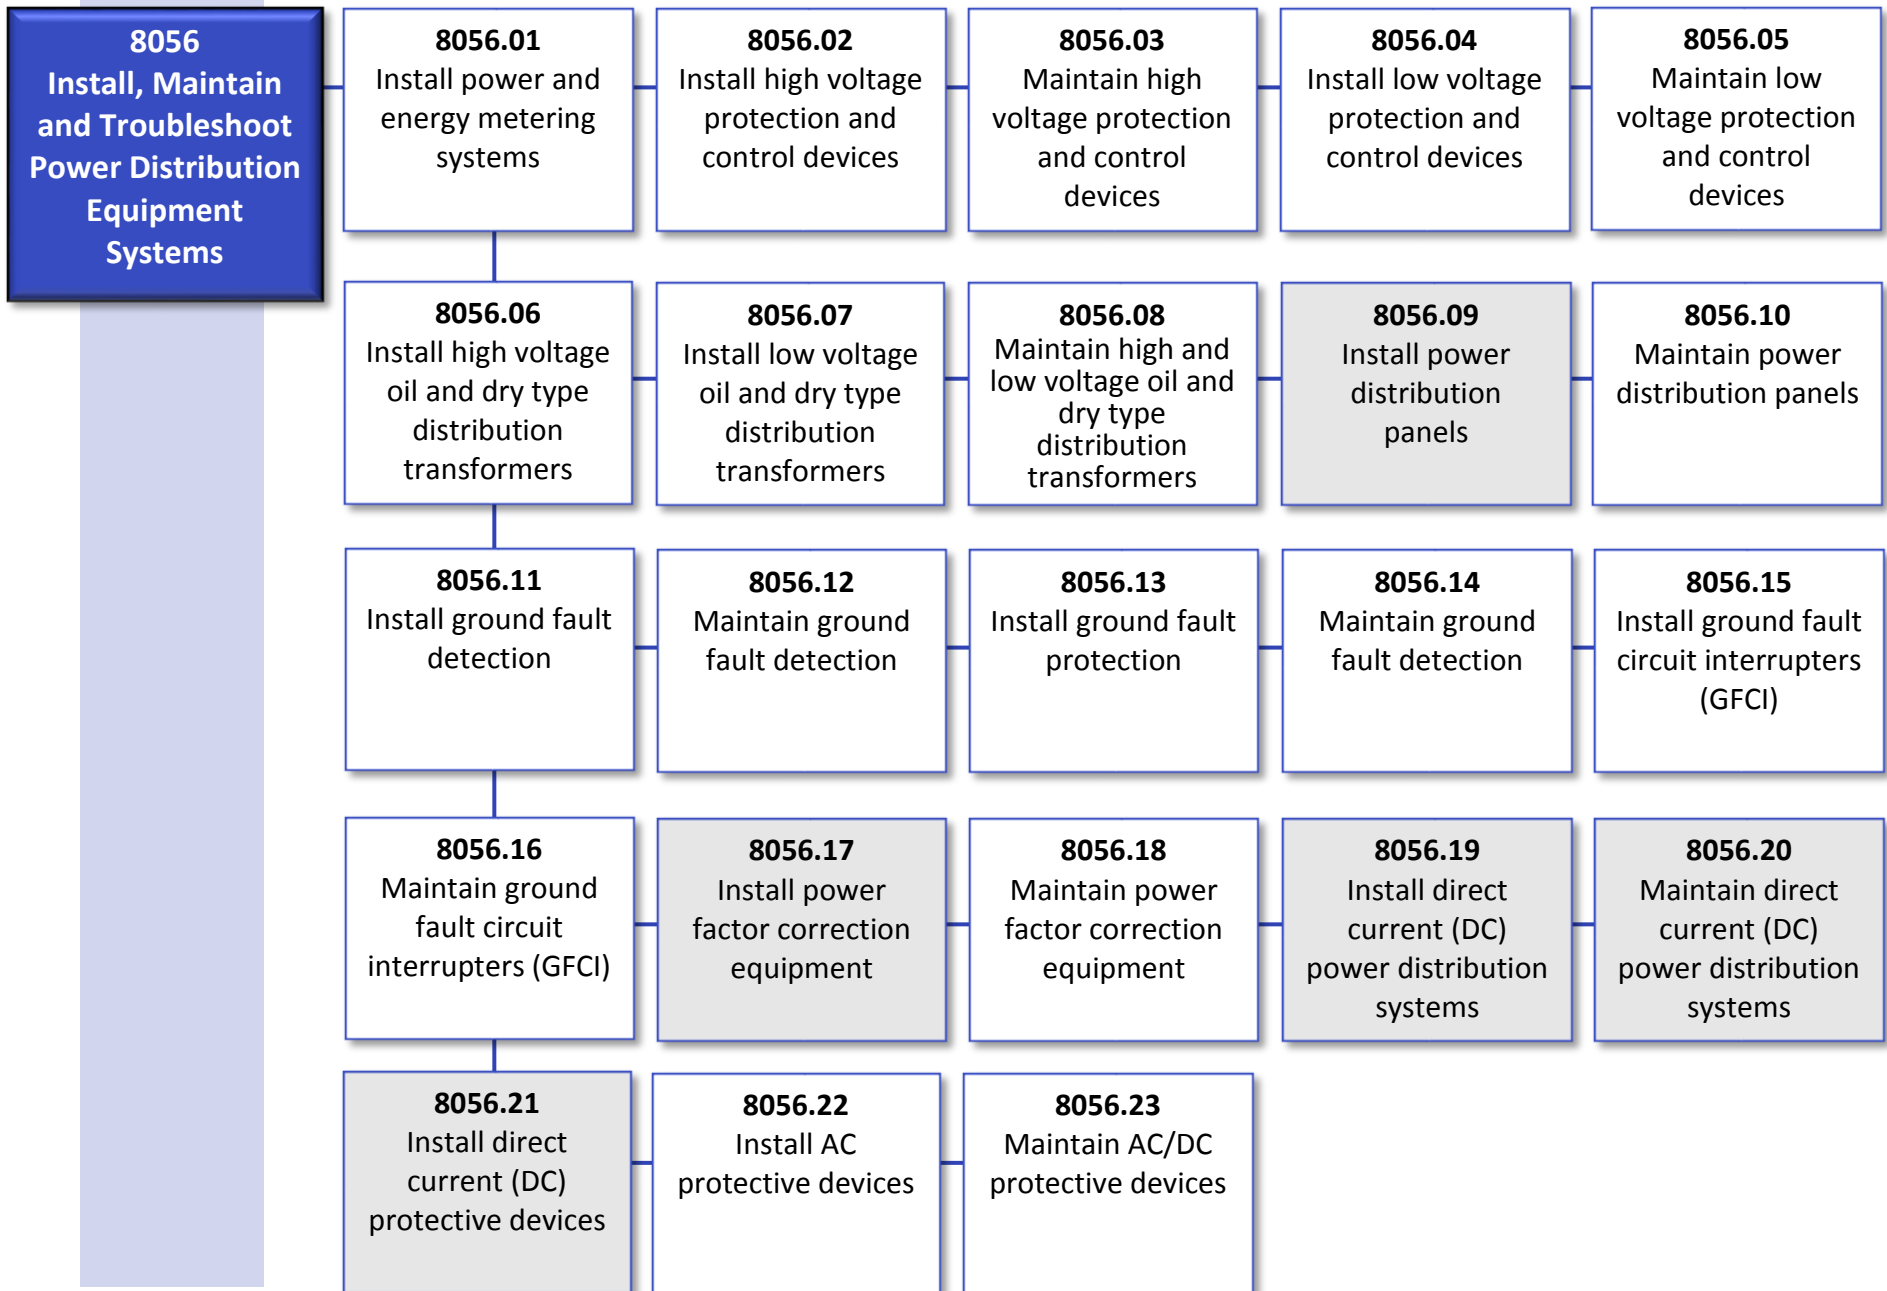

Competency Analysis Profile: Industrial Electrician 442A (All unshaded skill sets must be demonstrated completed)

Competency Analysis Profile: Industrial Electrician 442A (All unshaded skill sets must be demonstrated completed)

Competency Analysis Profile: Industrial Electrician 442A *(All unshaded skill sets must be demonstrated completed)*