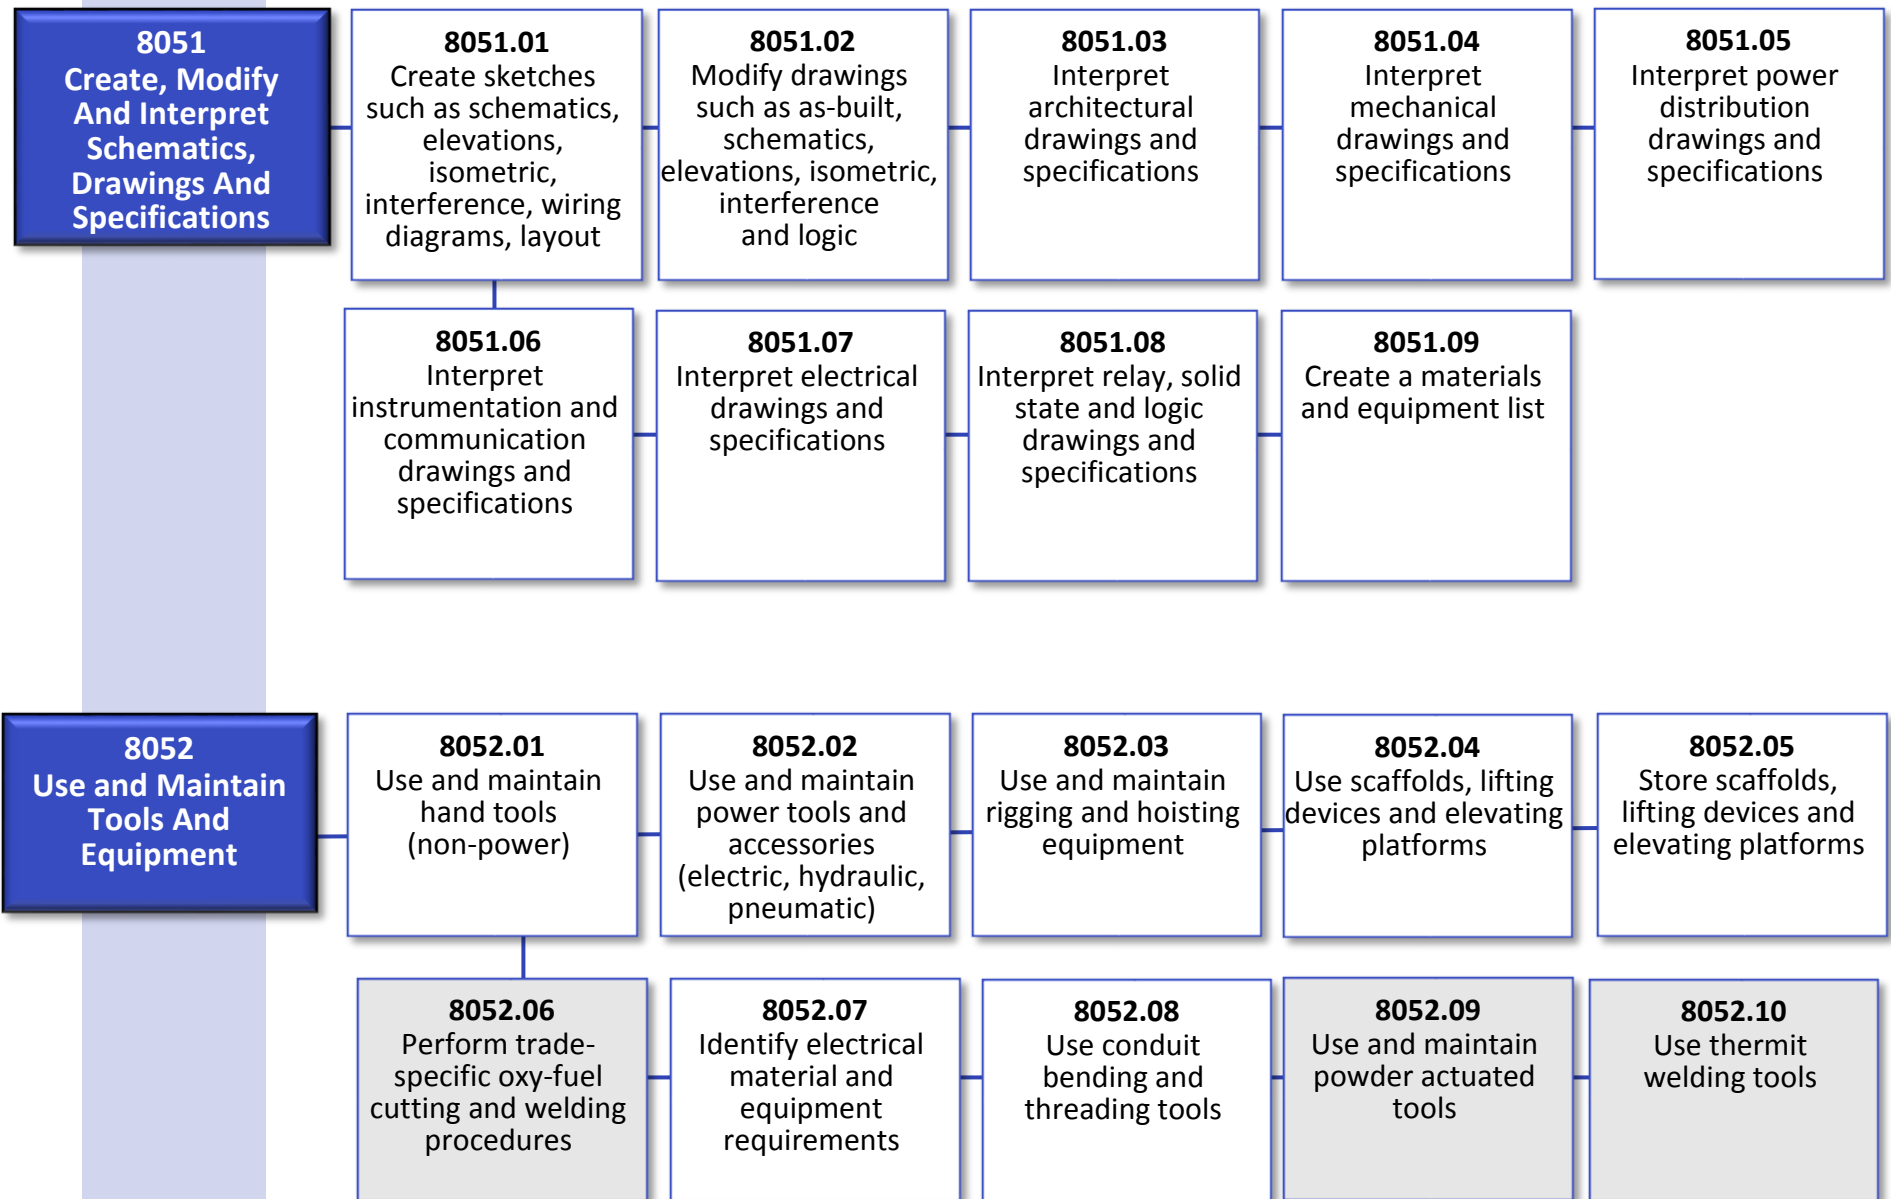

Competency Analysis Profile: Industrial Electrician 442A (All unshaded skill sets must be demonstrated completed)

Competency Analysis Profile: Industrial Electrician 442A (All unshaded skill sets must be demonstrated completed)

Competency Analysis Profile: Industrial Electrician 442A *(All unshaded skill sets must be demonstrated completed)*