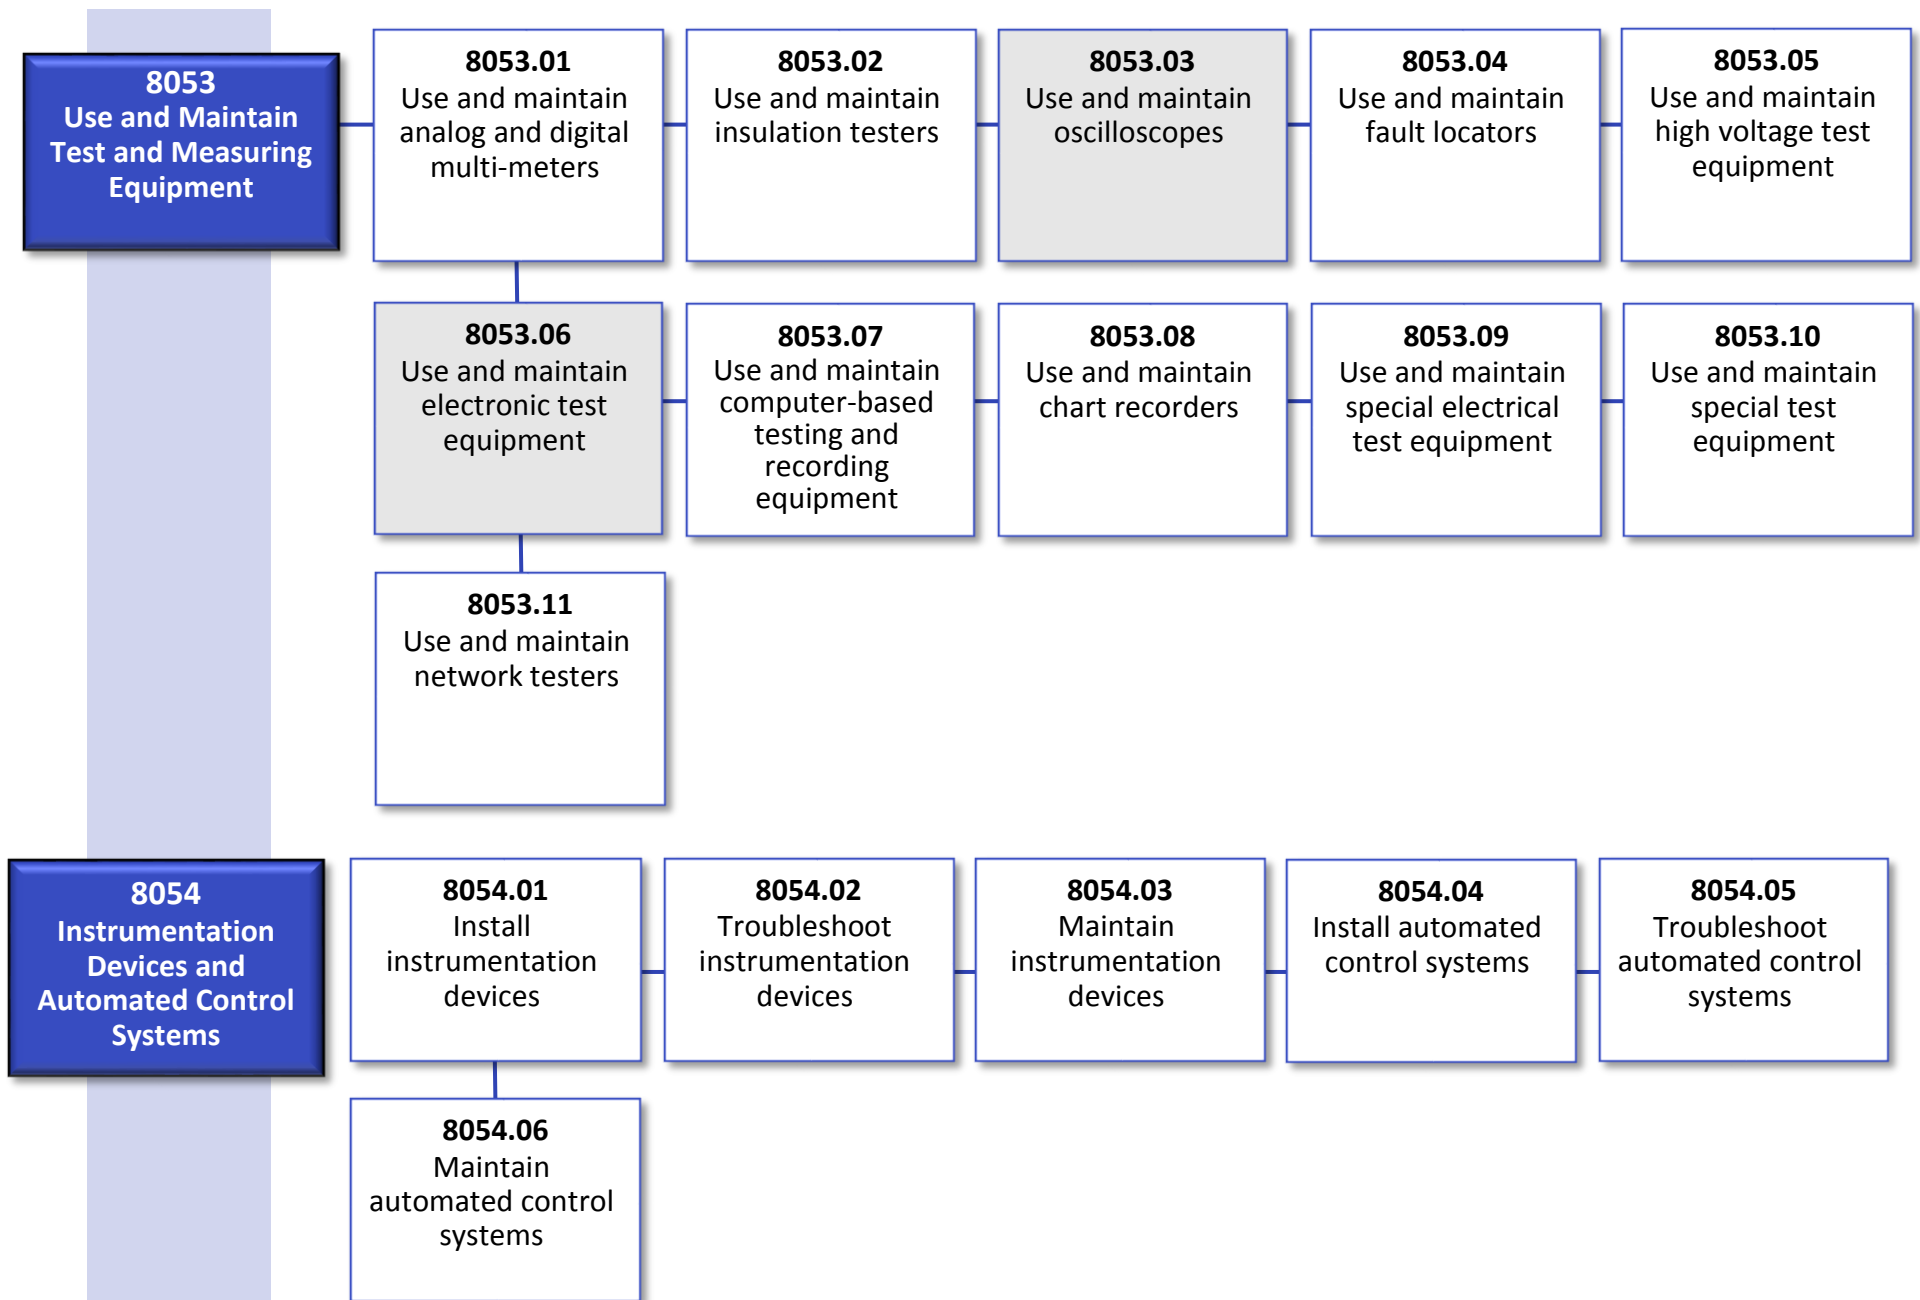

Competency Analysis Profile: Industrial Electrician 442A (All unshaded skill sets must be demonstrated completed)

Competency Analysis Profile: Industrial Electrician 442A (All unshaded skill sets must be demonstrated completed)

Competency Analysis Profile: Industrial Electrician 442A *(All unshaded skill sets must be demonstrated completed)*