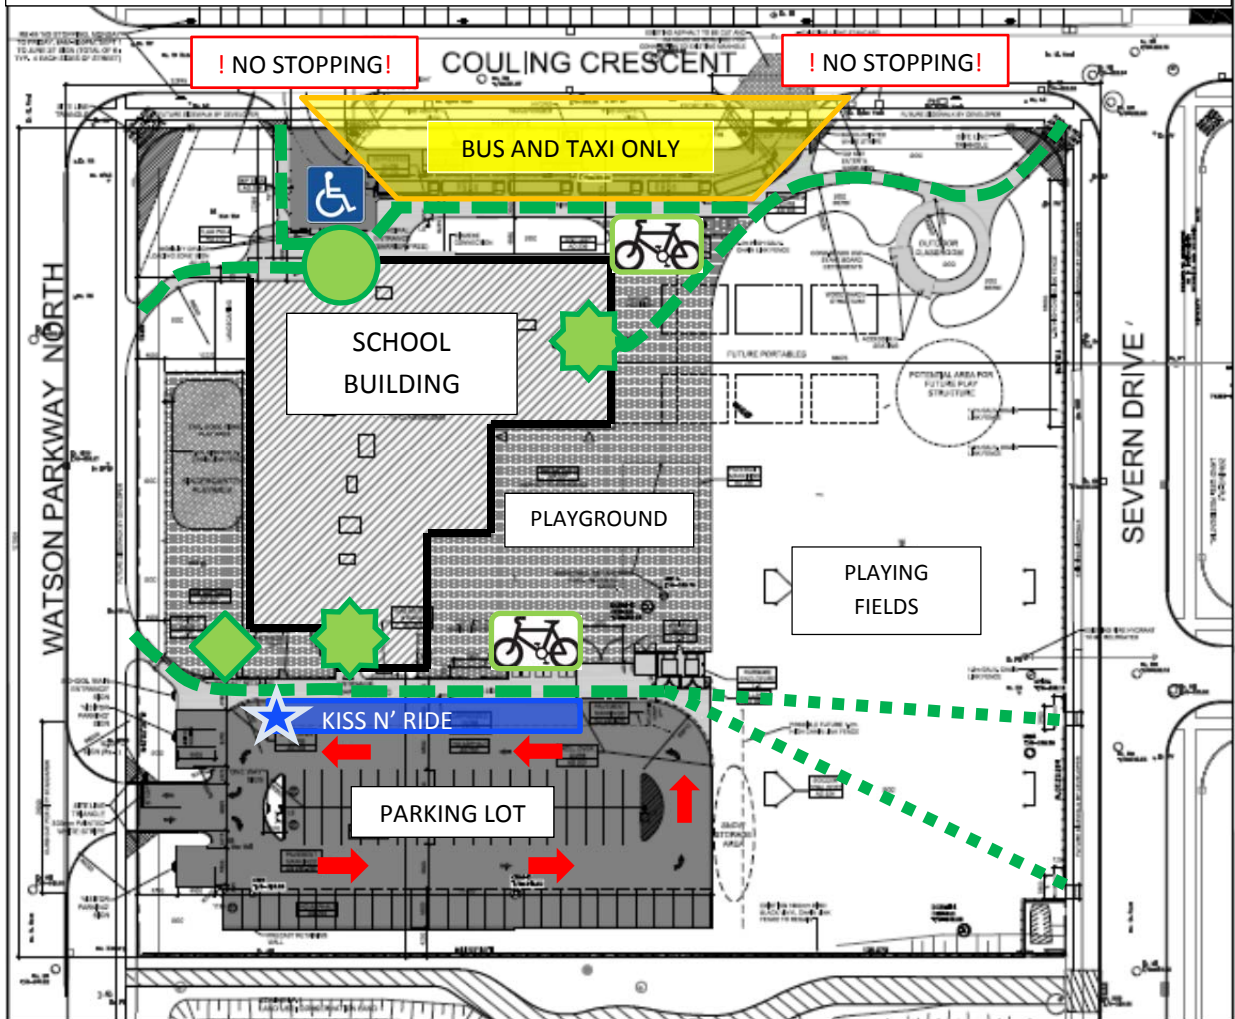

ÉCOLE GUELPH LAKE PS ACCESS TO SCHOOL MAP

- KEY:**
-  Main entrance
 -  Student entrance
 -  Kindergarten entrance
 -  Pedestrian route (paved)
 -  Pedestrian route (field)
 -  Bicycle storage racks
 -  One-way traffic flow direction
 -  Accessible parking
 -  Kiss n' ride for student drop-off
(Driver remains in vehicle)

Guidance for student drop-off:

A kiss n' ride program is available in the parking lot for student drop-off. Here's how to use it:

- Drive to the drop off point 
- Driver remains in vehicle
- Children exit the vehicle through the passenger side only, onto the sidewalk and follow student guides to the yard
- Drive away promptly

If you need to accompany your child into the school, please park on Severn Drive or one of the other public streets where parking is permitted.