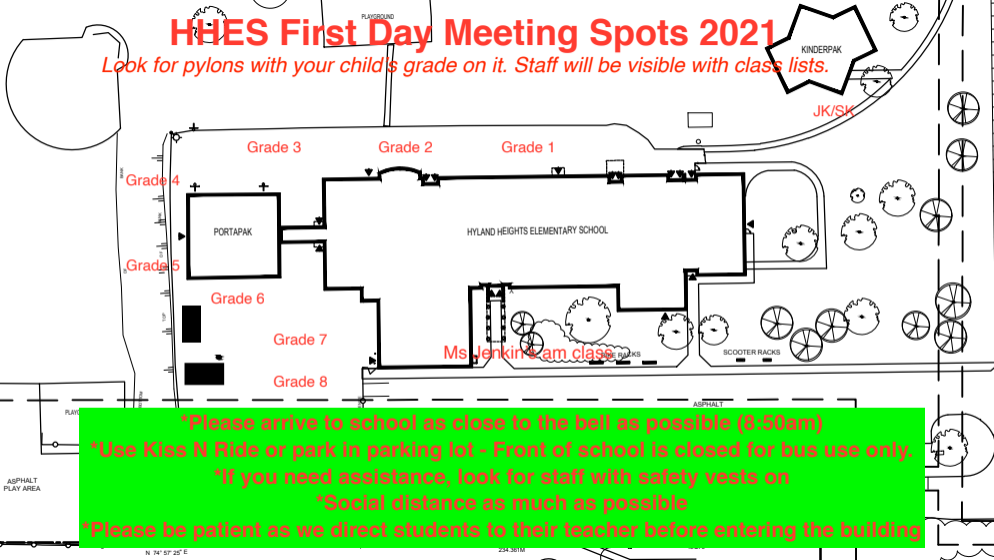

HYES First Day Meeting Spots 2021

Look for pylons with your child's grade on it. Staff will be visible with class lists.

***Please arrive to school as close to the bell as possible (8:50am)**

***Use Kiss N Ride or park in parking lot - Front of school is closed for bus use only.**

***If you need assistance, look for staff with safety vests on**

***Social distance as much as possible**

***Please be patient as we direct students to their teacher before entering the building**