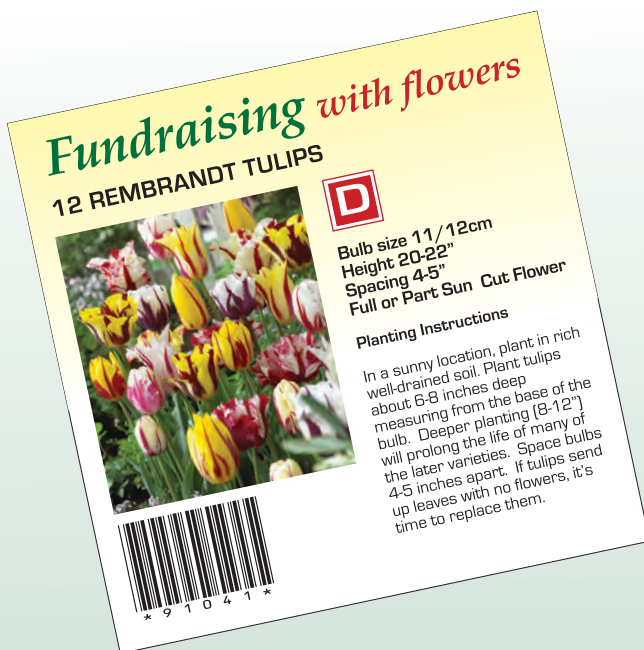

When your order arrives...

Once you receive your order, you will be pleased to find that each item you purchase comes with a full color label that provides you with all the information you need to have success in the garden. Each label contains the bulb size, plant height, proper spacing, where to plant plus any other features that will assist you in gardening. In addition to these particulars, your label will explain when and how to plant your new additions to the garden.

Vesey's Bulbs
Fundraising with Flowers

PO Box 9000, Charlottetown, PE C1A 8K6
1-800-363-7333 www.veseys.com/fundraising