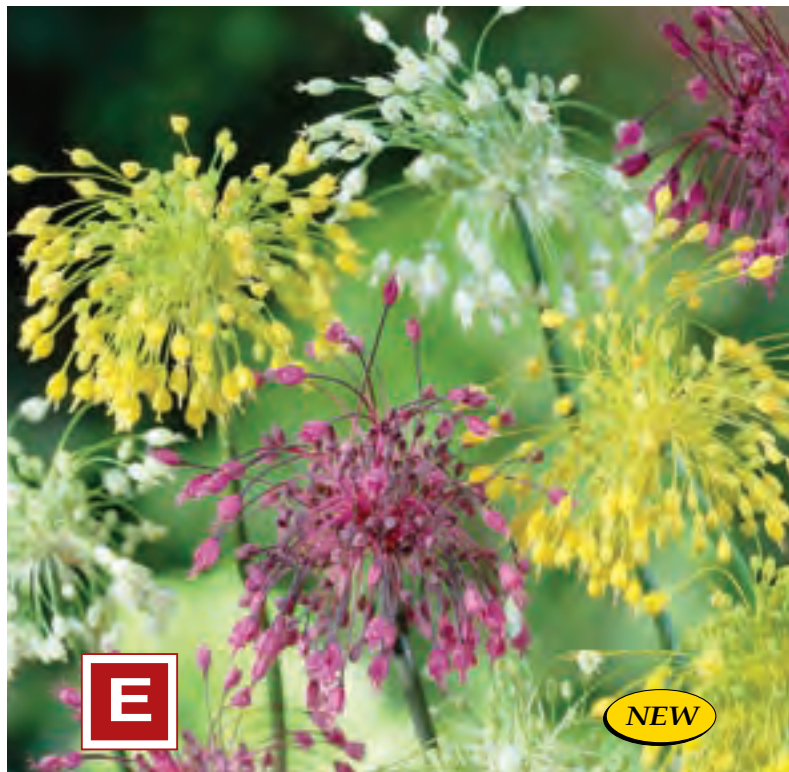

E

NEW

E 5 FIREWORKS ALLIUM $14

Fireworks allium have loose, floppy flower clusters giving the appearance of shooting stars or fireworks. A colorful mix of classic purple, yellow and white. As a great bonus from Mother Nature, these bulbs will multiply each season.

Hardy in zones 3-7 Bulb size No. 1 Height 18-24"
Spacing 2-3" Full or Part Sun Cut Flower Deer Resistant