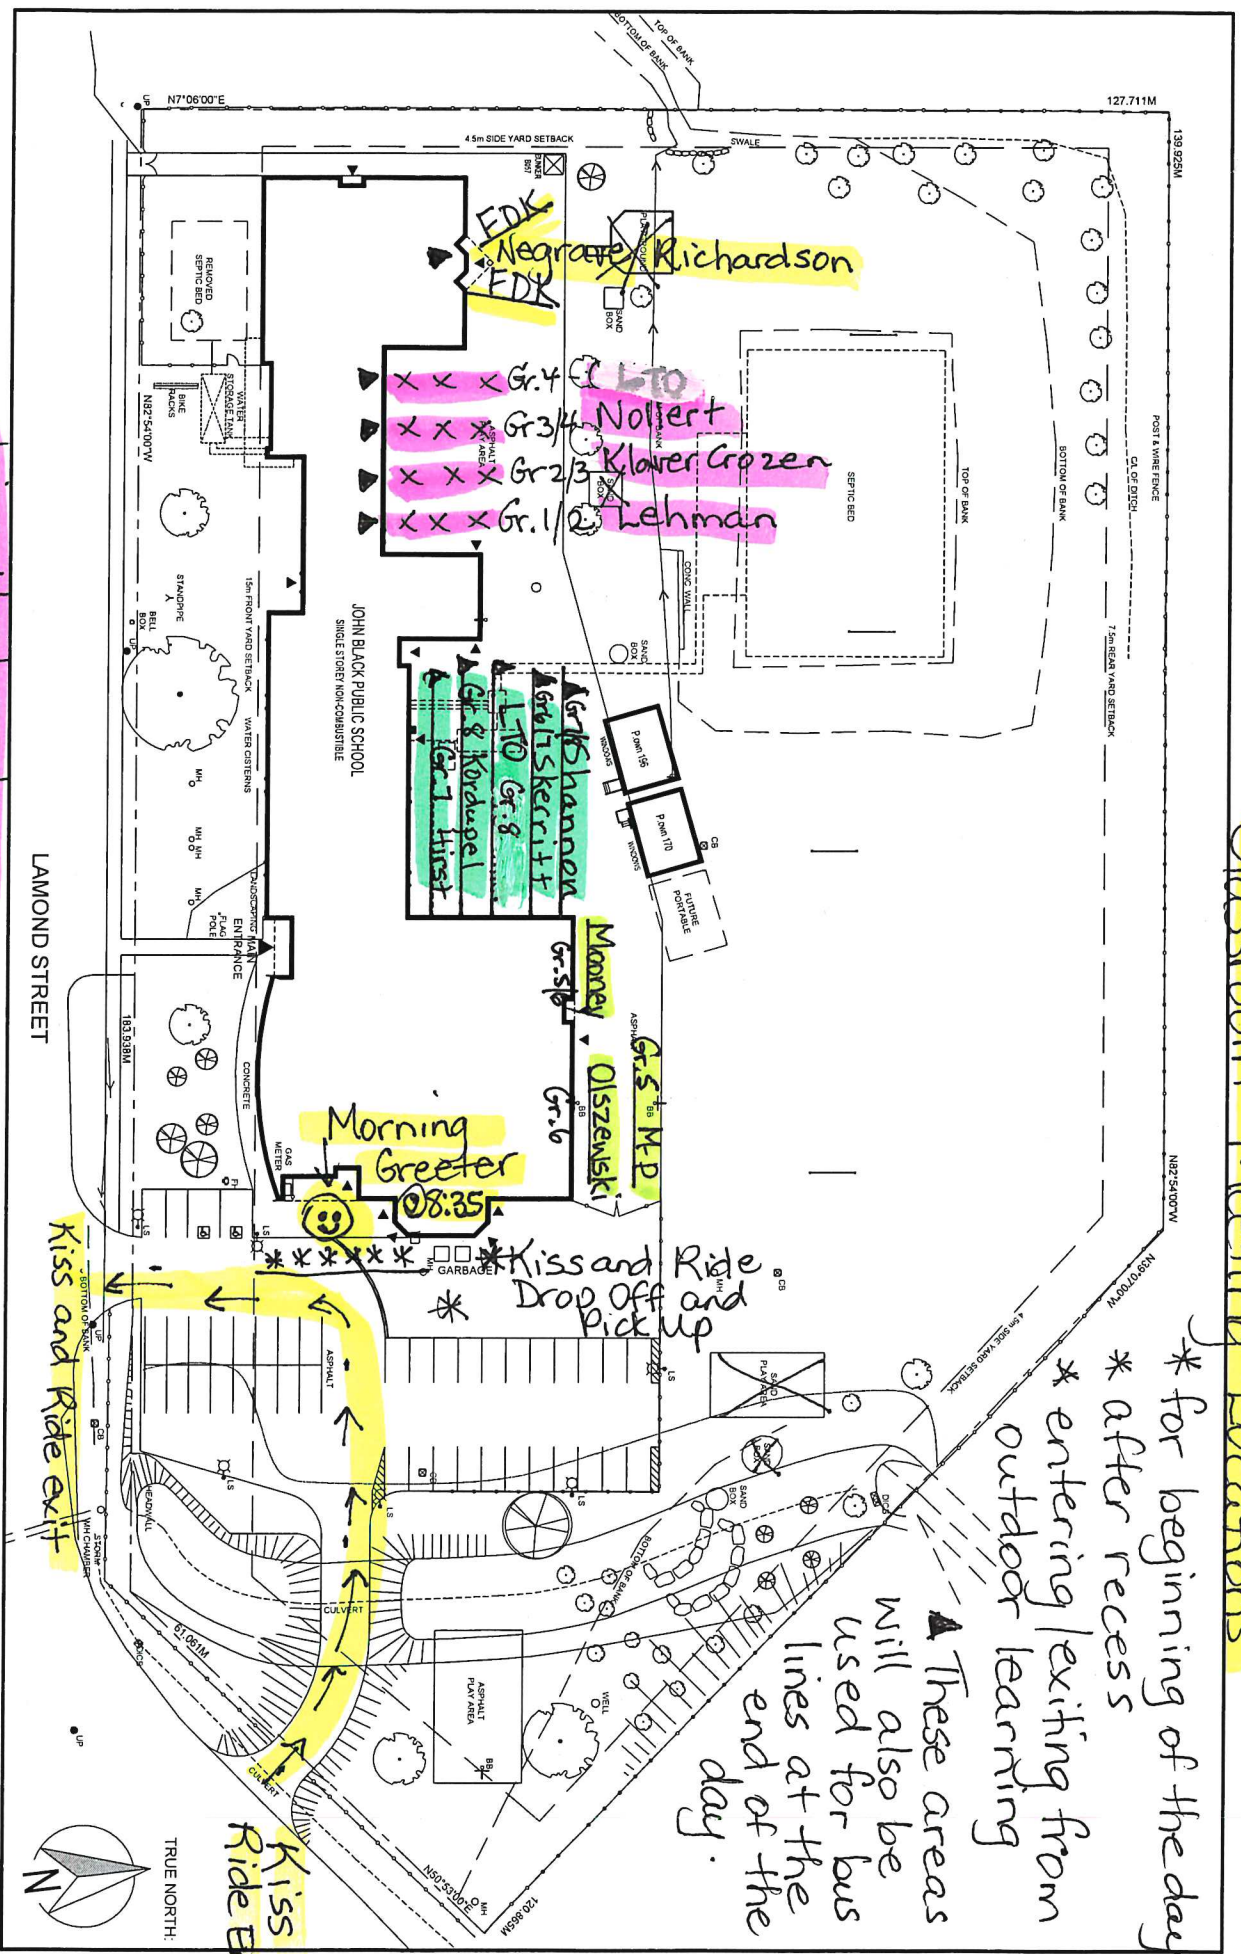

Classroom Meeting Locations

- * for beginning of the day
- * after recess
- * entering/exiting from outdoor learning

These areas will also be used for bus lines at the end of the day.

Line Up Locations

- Kindergarten
- Grades 1-4
- Grade 5-6
- Grade 6/7-8

DRAWING TITLE: SITE PLAN

SCHOOL: JOHN BLACK PUBLIC SCHOOL
150 LAMOND STREET
FERGUS, ON, N1M2A1

September 4, 2017	
1	DRAWING REVISED
OCT. 2017	DATE:
	REVISION:
SCALE: 1:300	
DRAWING No: A-101	

UPPER GRAND DISTRICT SCHOOL BOARD
500 Victoria Road North, Guelph, Ontario, N1E 6K2