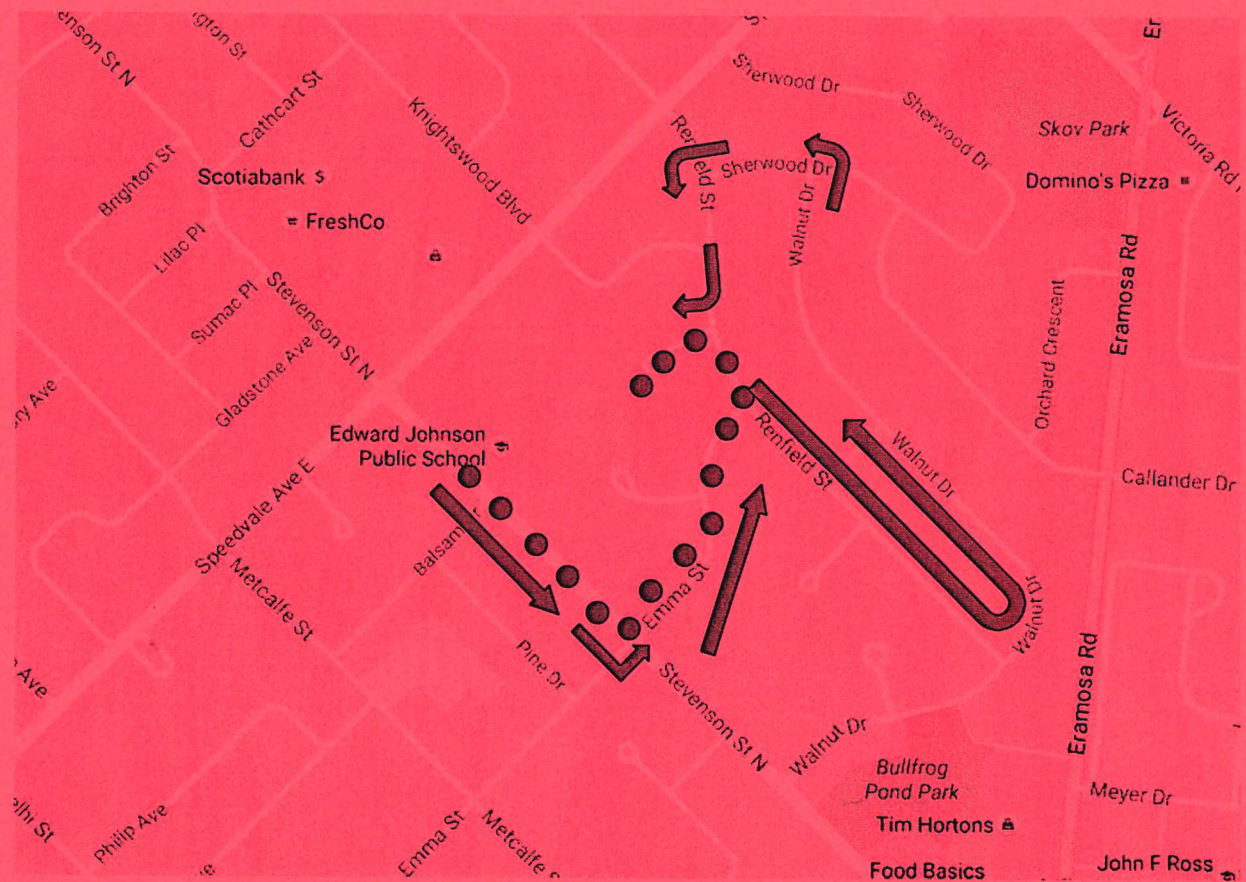

# Terry Fox Walk, September 26th, 2019

**Time:** 11:15-12:15 (Day 3, during the middle block, please coordinate with planning time teachers)

**Startup procedures:** Please make sure that students use the bathroom before the end of the lunch break. An announcement will be made after recess, to call classes to the tarmac, to begin the walk. Junior students will be leading the school procession. We will begin the line outside, at the front gates by the gym. **All teachers with walkie talkies, please bring them.**

**Route:** Kindies will take Stevenson to Emma, turn left onto Renfield and return to the back of the school. (see map, below). Primary / Junior students will follow the same initial route, but turn right on Renfield, follow Walnut Drive around to Sherwood, then back to Renfield and back through the back yard of the school. (see map, below)

**Pictures:** Please be prepared for your class and any volunteers to have a group photo, in between the soccer goalposts, as you re-enter the school yard. (Mme Motto will be there.)

**Fundraising:** Students are encouraged to bring "Toonies for Terry" on the day of the walk. Online fundraising is also available for our school via:

**<http://www.terryfox.ca/EdwardJohnsonPSGuelph>**

● Kindergarten route

➔ Primary / Junior route