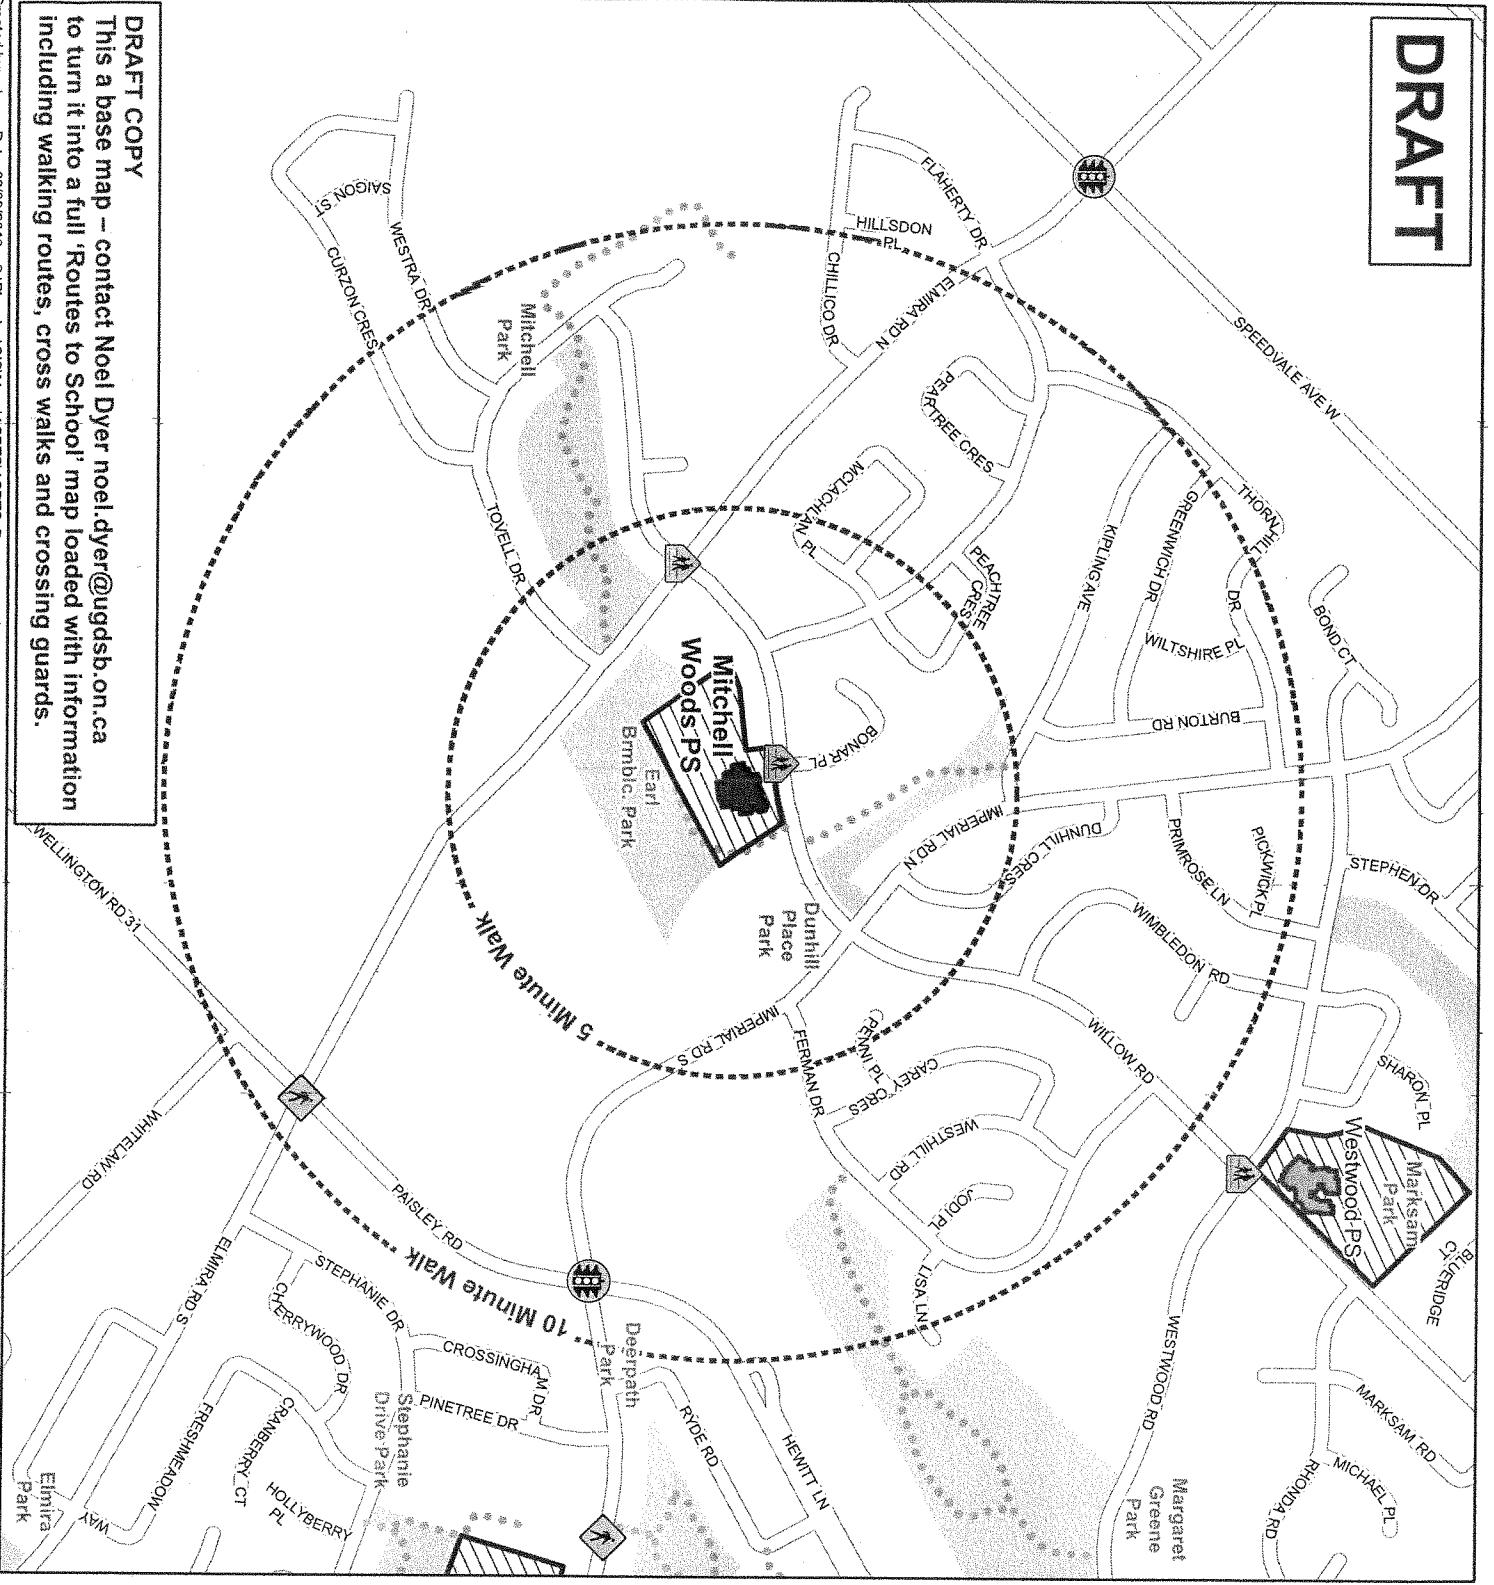

**DRAFT**

**DRAFT COPY**  
 This is a base map -- contact Noel Dyer noel.dyer@ugdssb.on.ca to turn it into a full 'Routes to School' map loaded with information including walking routes, cross walks and crossing guards.

**Mitchell Woods PS**  
 Routes to School  
 Planner

670 Willow Rd  
 Guelph, ON  
 N1H 8K2

- Popular Walking Route - Street
- Popular Walking Route - Trail
- Popular Walking Route - On School Property
- Other Trail
- Suggested Walk-a-Block Location (see below)
- Guard Patrolled Crossing
- Student Safety Patrolled Crossing
- Traffic Lights
- Marked Crosswalk

**Plan Your Route To School:**  
 This map shows options for popular walking routes to your school. Plan a route to school and practice the journey with your family. Even better, find friends to walk with you!

**Walk-a-Block:**  
 If you travel to school by car, consider parking in a nearby street and walking a block or two to help reduce traffic and congestion in front of your school.

Date: 08/09/2016 Version: 2