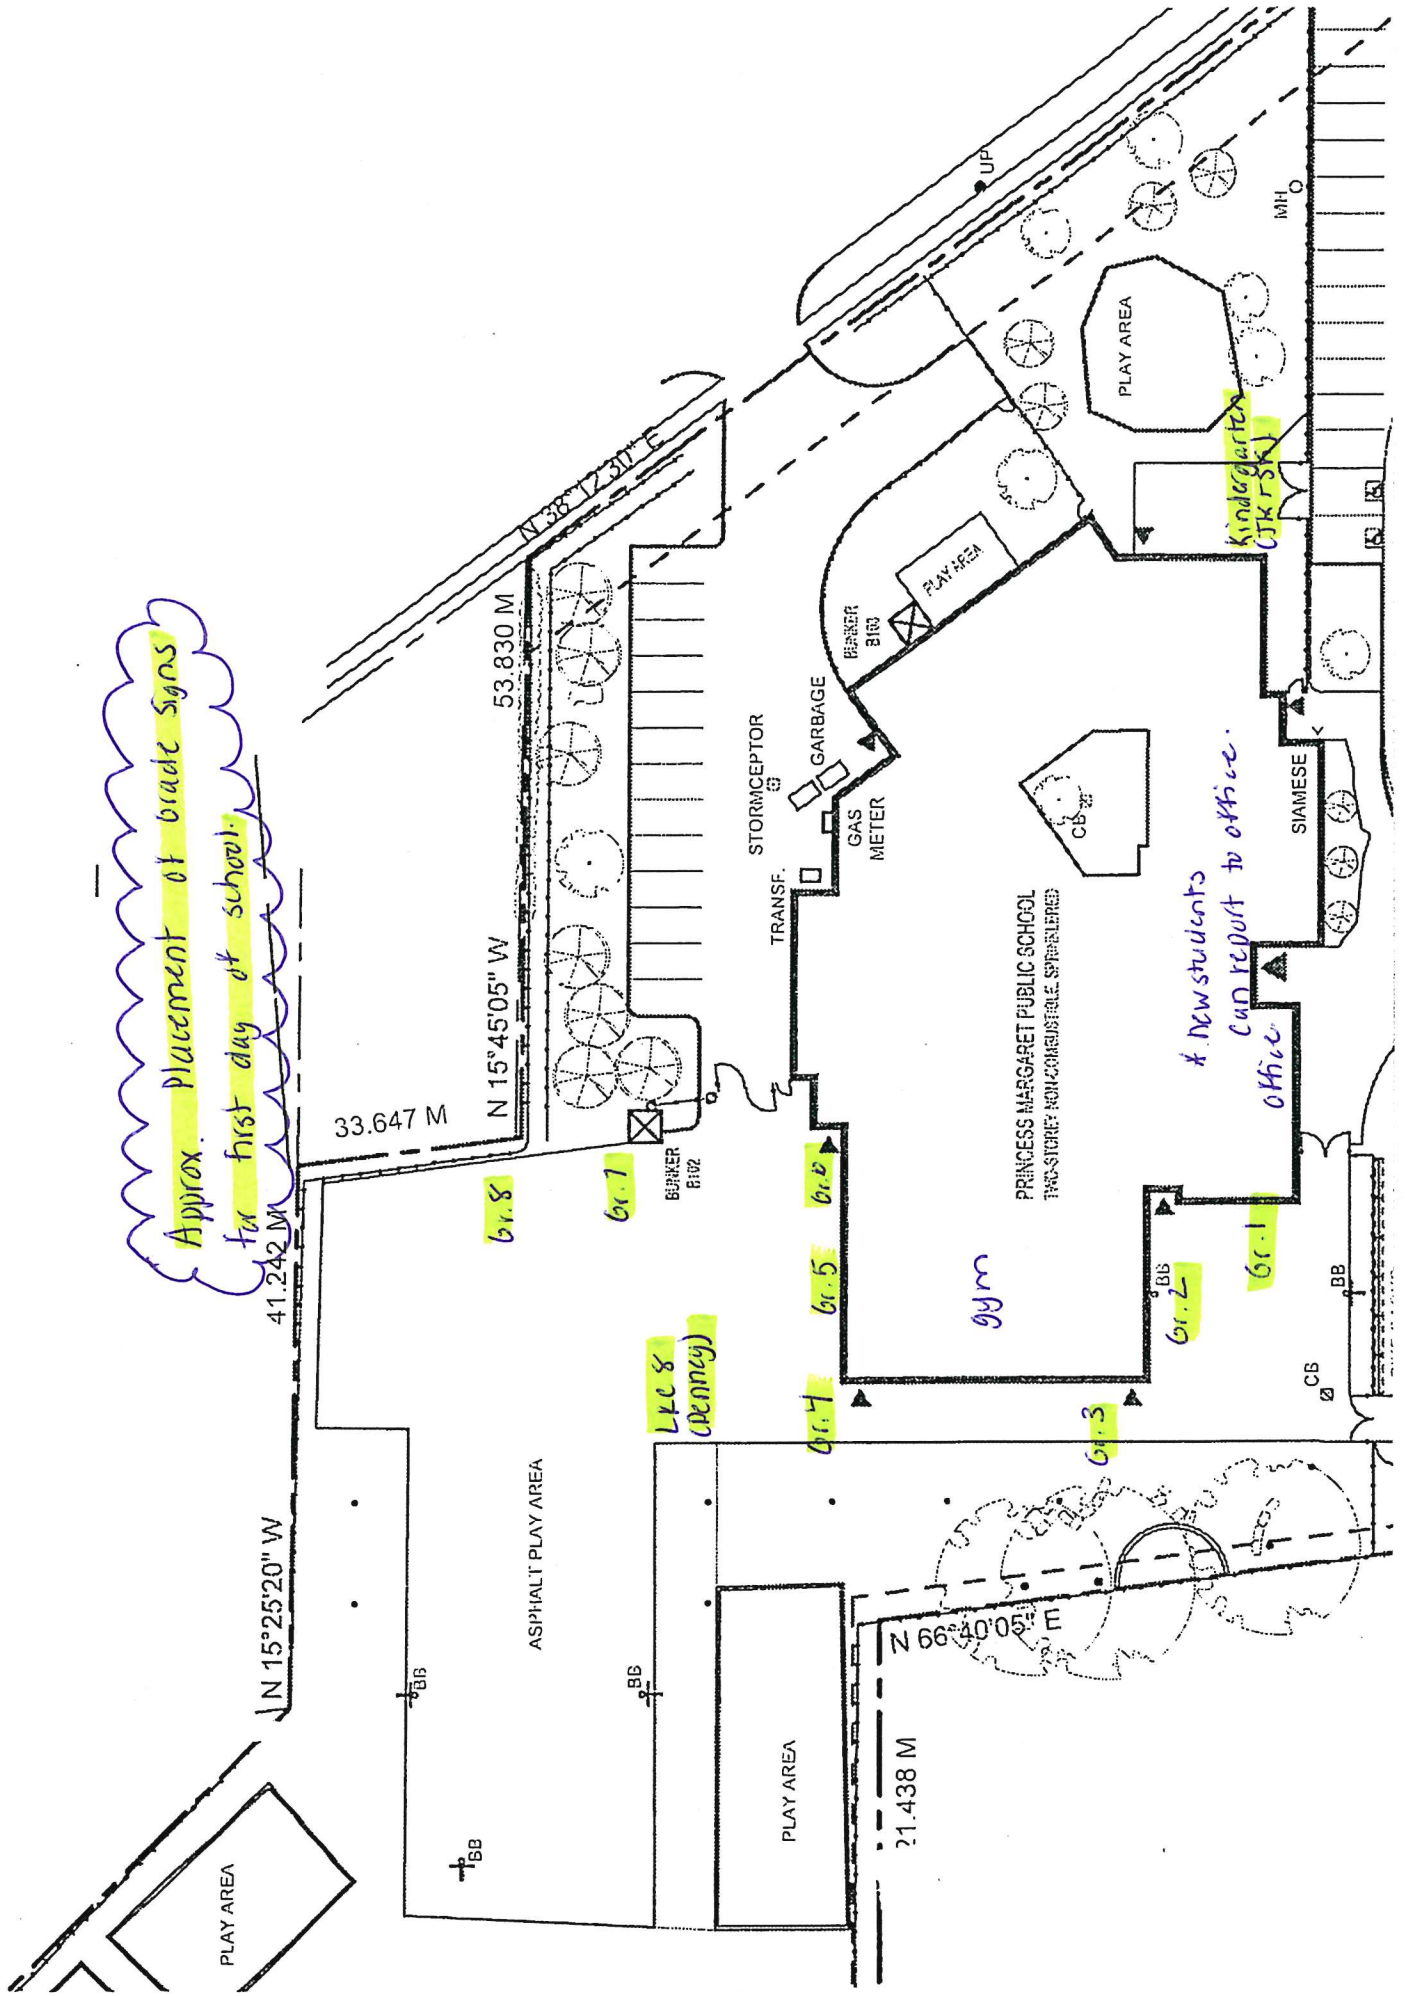

Approx. Placement of grade signs for first day of school.

PLAY AREA

ASPHALT PLAY AREA

PLAY AREA

21.438 M

N 66°40'05" E

N 15°25'20" W

41.242 M

33.647 M

N 15°45'05" W

53.830 M

N 38°12'30" E

Gr. 8

Gr. 1

LRC 8 (penney)

Gr. 4