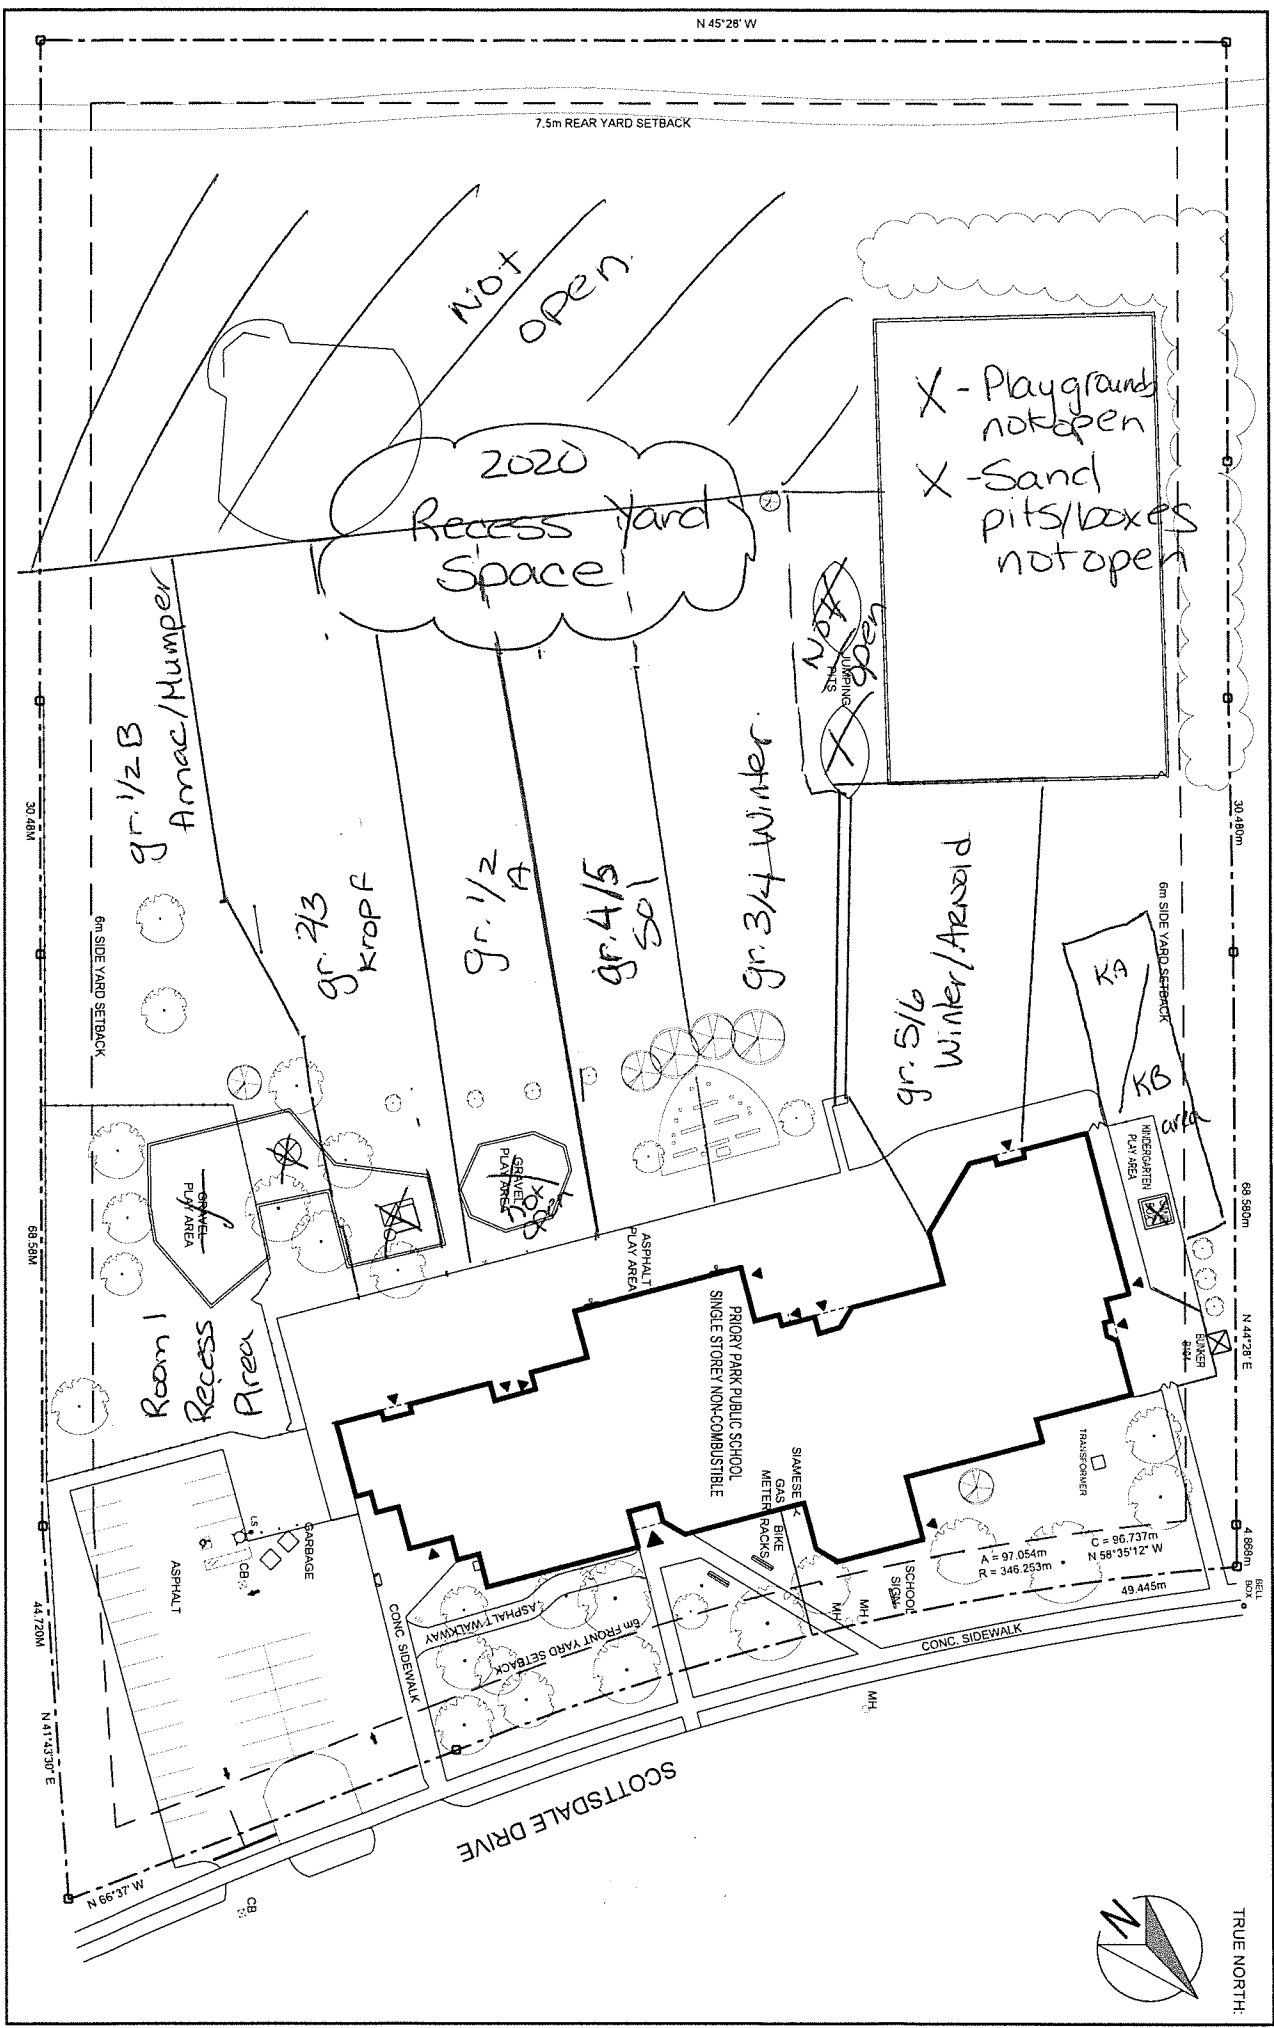

UPPER GRAND DISTRICT SCHOOL BOARD
500 Victoria Road North, Guelph, Ontario, N1E 6K2

TRUE NORTH

DRAWING TITLE:
SITE PLAN

SCHOOL:
PRIORITY PARK PUBLIC SCHOOL
275 SCOTTSDALE DRIVE
GUELPH, ON, N1G 3A1

| No. | DATE: | REVISION: |
|-----|-----------|-----------------|
| 2 | APR 2019 | RENO 2017 ADDED |
| 1 | OCT. 2017 | DRAWING REVISED |

SCALE: 1:900
DRAWING NO: **A-101**