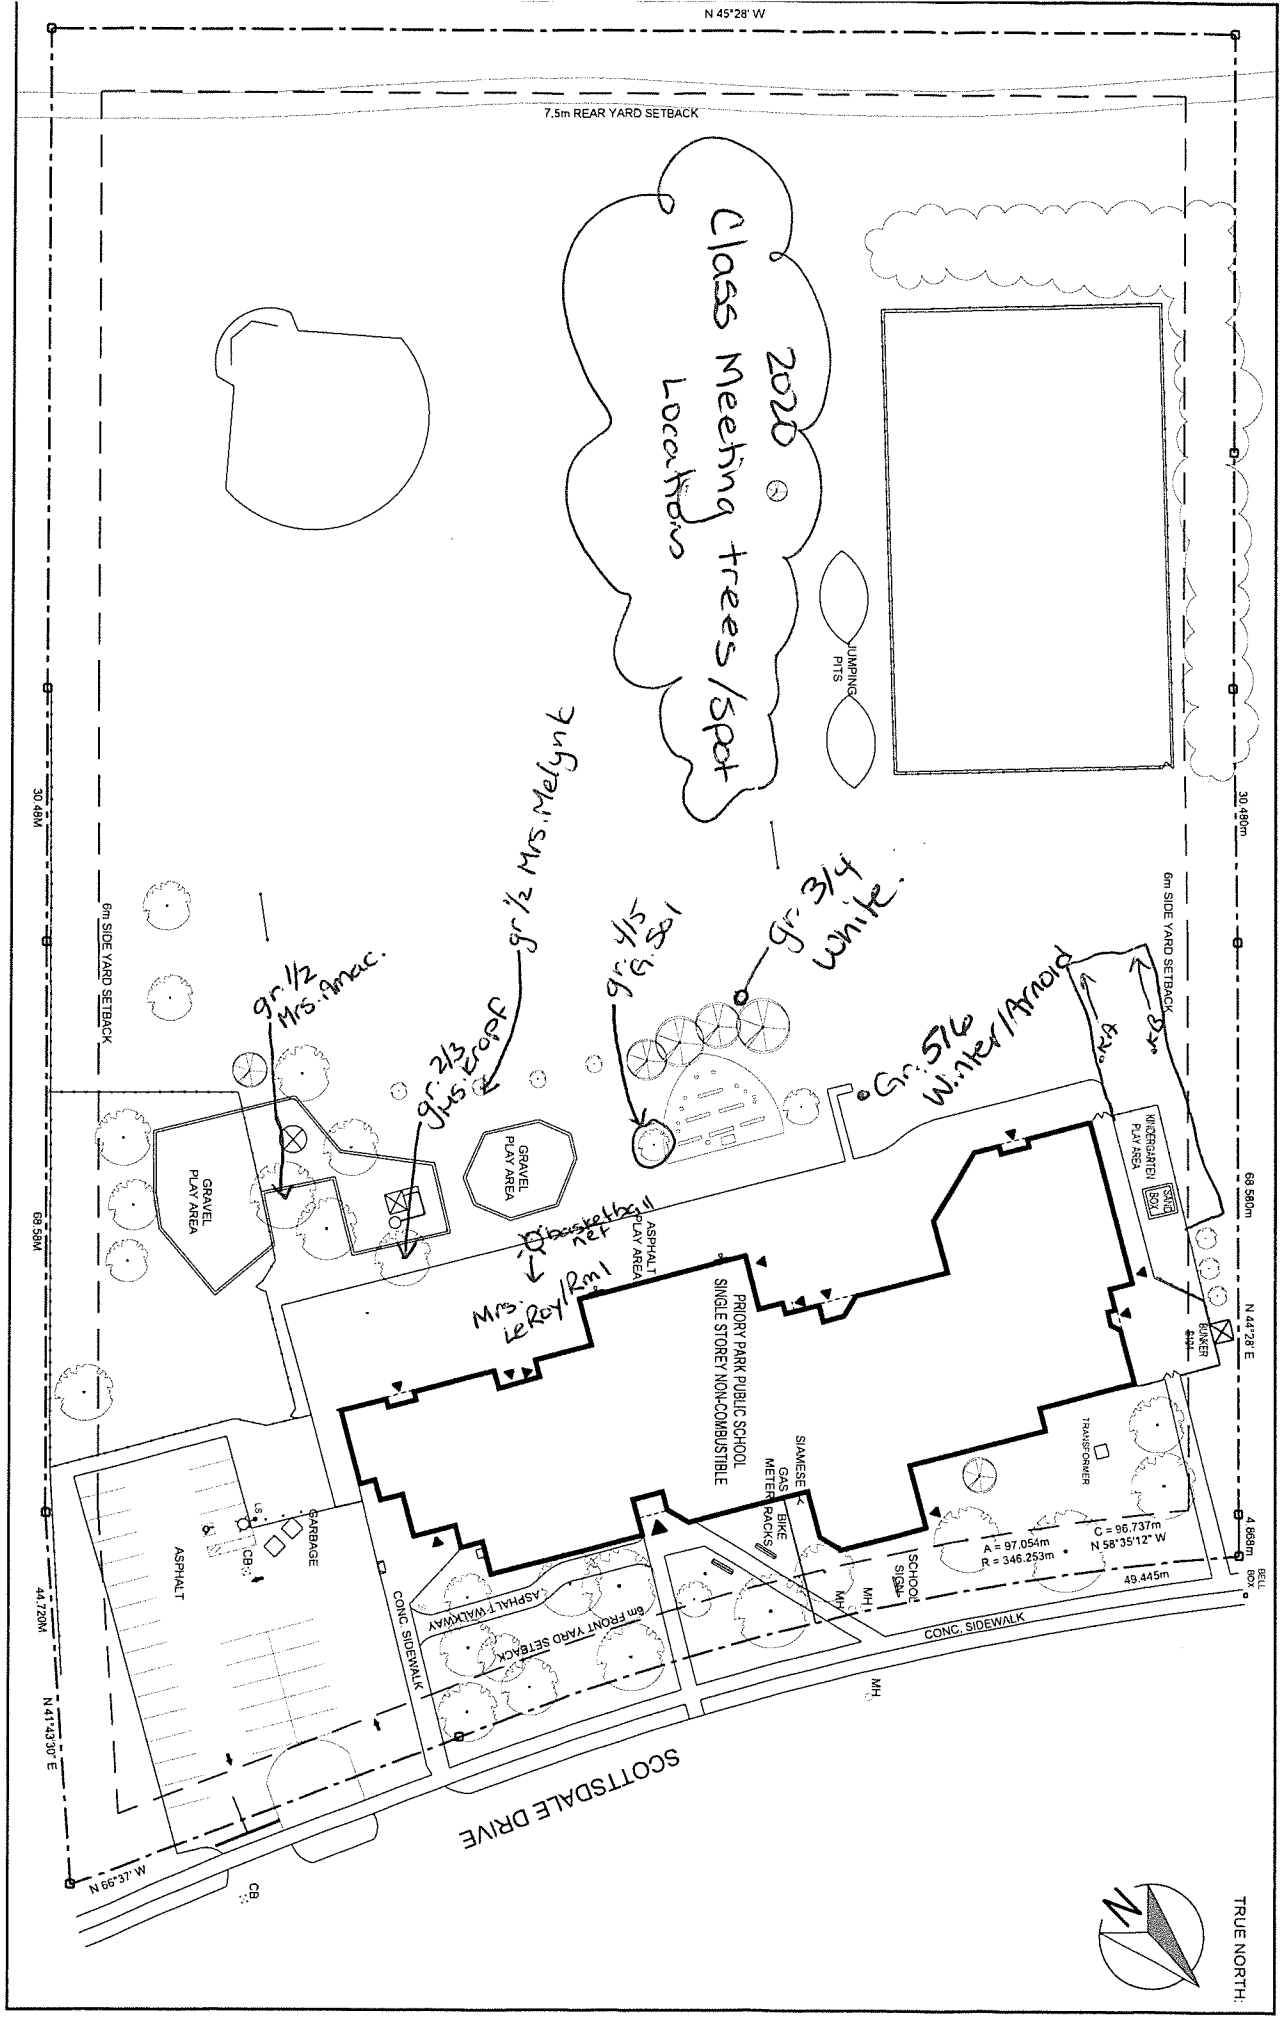

UPPER GRAND DISTRICT SCHOOL BOARD  
500 Victoria Road North, Guelph, Ontario, N1E 6K2

DRAWING TITLE:  
**SITE PLAN**

SCHOOL:  
**PRIORITY PARK PUBLIC SCHOOL**

275 SCOTTSDALE DRIVE  
GUELPH, ON, N1G 3A1

No.	DATE	REVISION:
2	APR 2019	RENO 2017 ADDED
1	OCT. 2017	DRAWING REVISED

SCALE: 1:900  
DRAWING NO: **A-101**

TRUE NORTH: