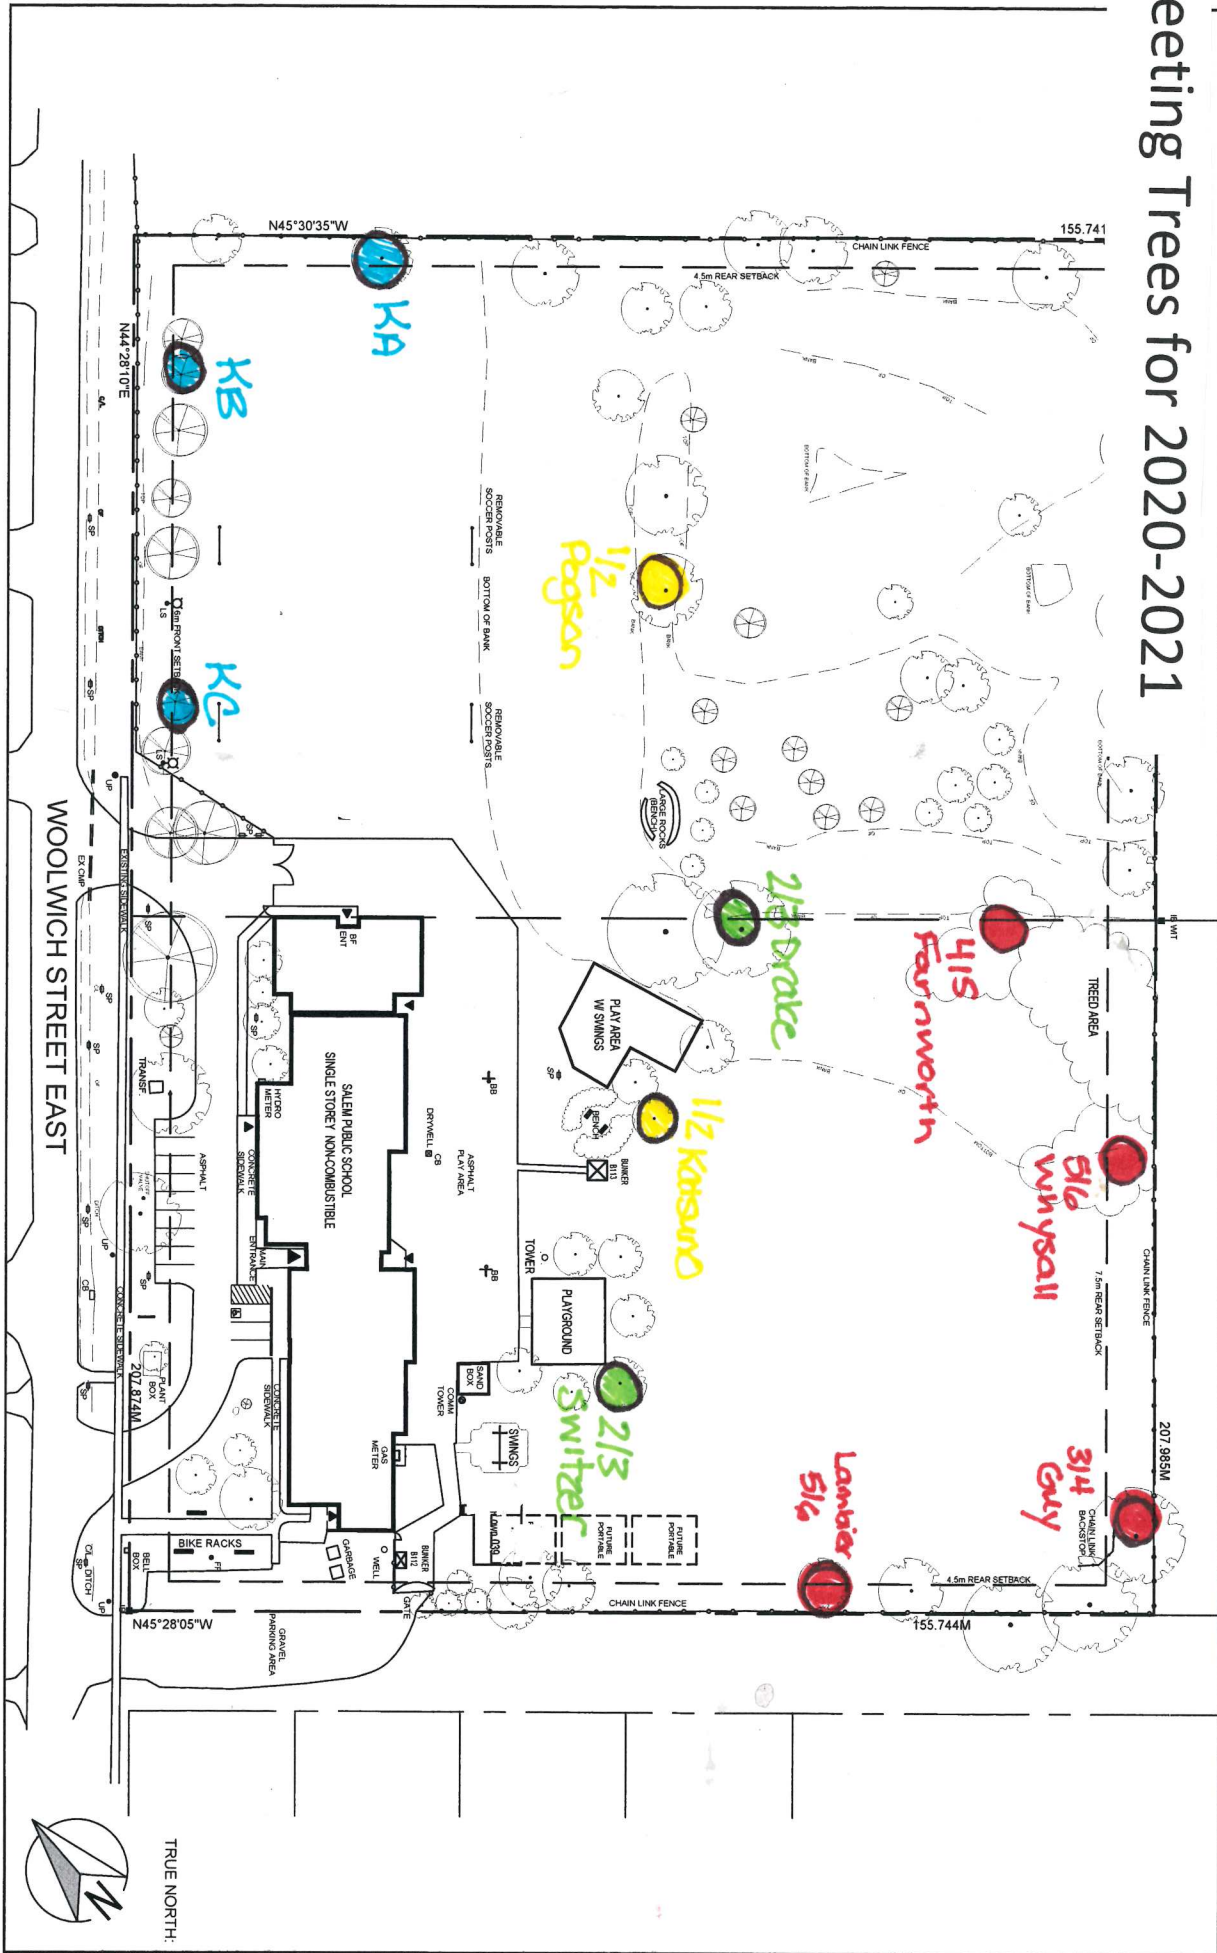

Meeting Trees for 2020-2021

DRAWING TITLE: **SITE PLAN**

SCHOOL: **SALEM PUBLIC SCHOOL**
23 WOOLWICH STREET EAST
ELORA, ON, N0B 1S0

No.	DATE	DRAWING REVISION
1	OCT. 2017	REVISION

SCALE: 1:1100
DRAWING No: **A-101**