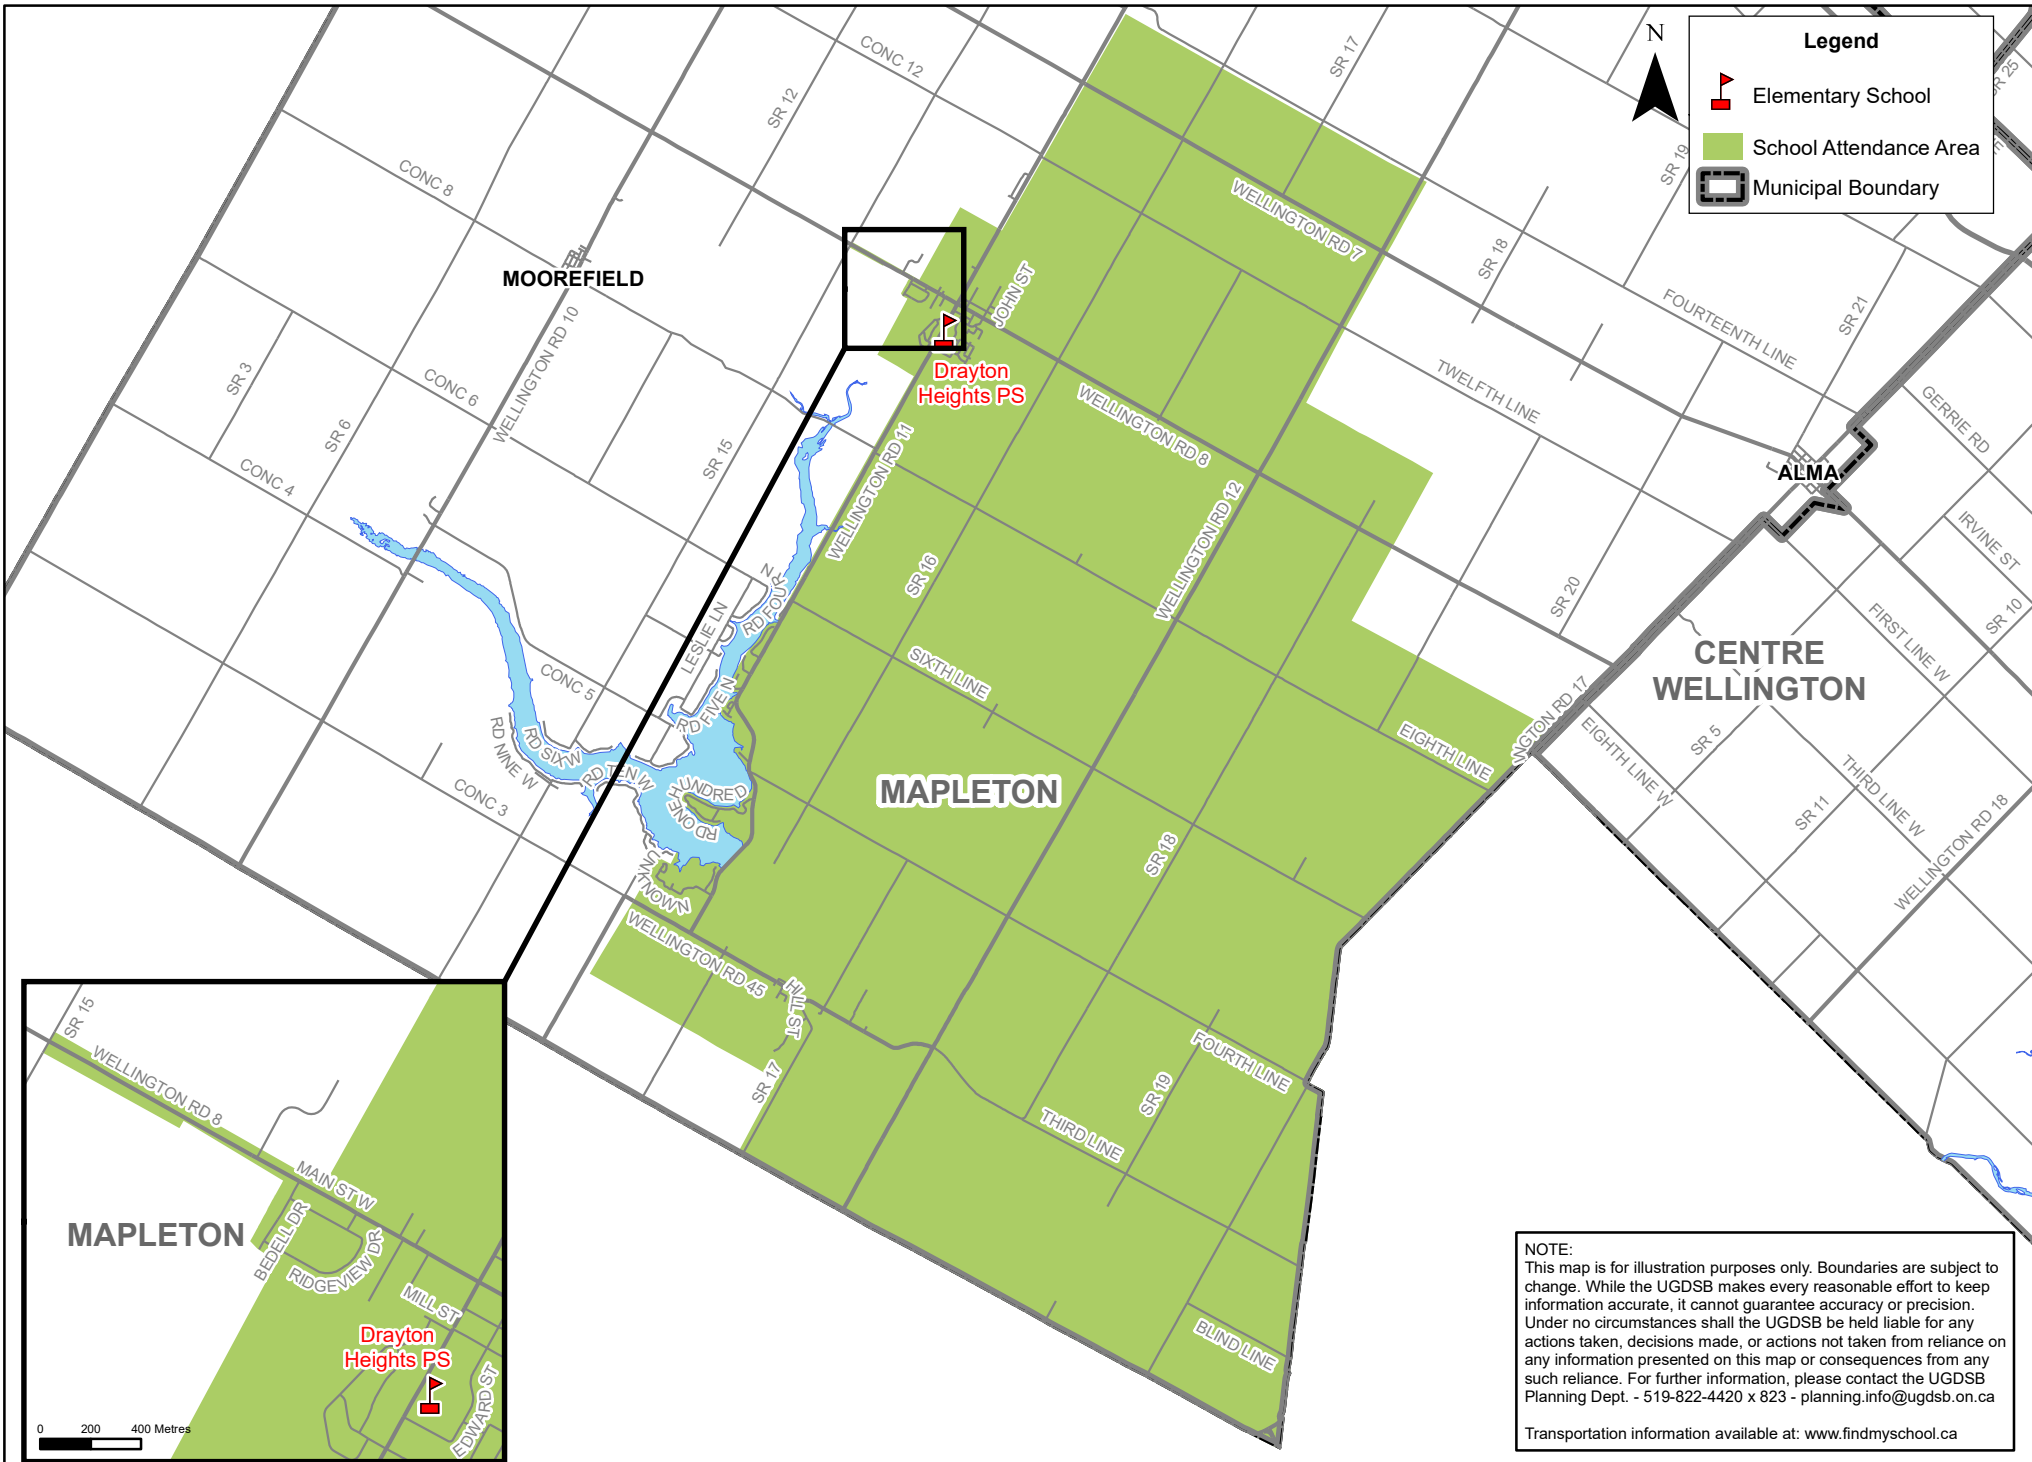

Drayton Heights PS English JK to 6 Attendance Area (Map 1 of 2)

Drayton Heights PS English 7 and 8 Attendance Area (Map 2 of 2)

NOTE:
 This map is for illustration purposes only. Boundaries are subject to change. While the UGDSB makes every reasonable effort to keep information accurate, it cannot guarantee accuracy or precision. Under no circumstances shall the UGDSB be held liable for any actions taken, decisions made, or actions not taken from reliance on any information presented on this map or consequences from any such reliance. For further information, please contact the UGDSB Planning Dept. - 519-822-4420 x 823 - planning.info@ugdsb.on.ca