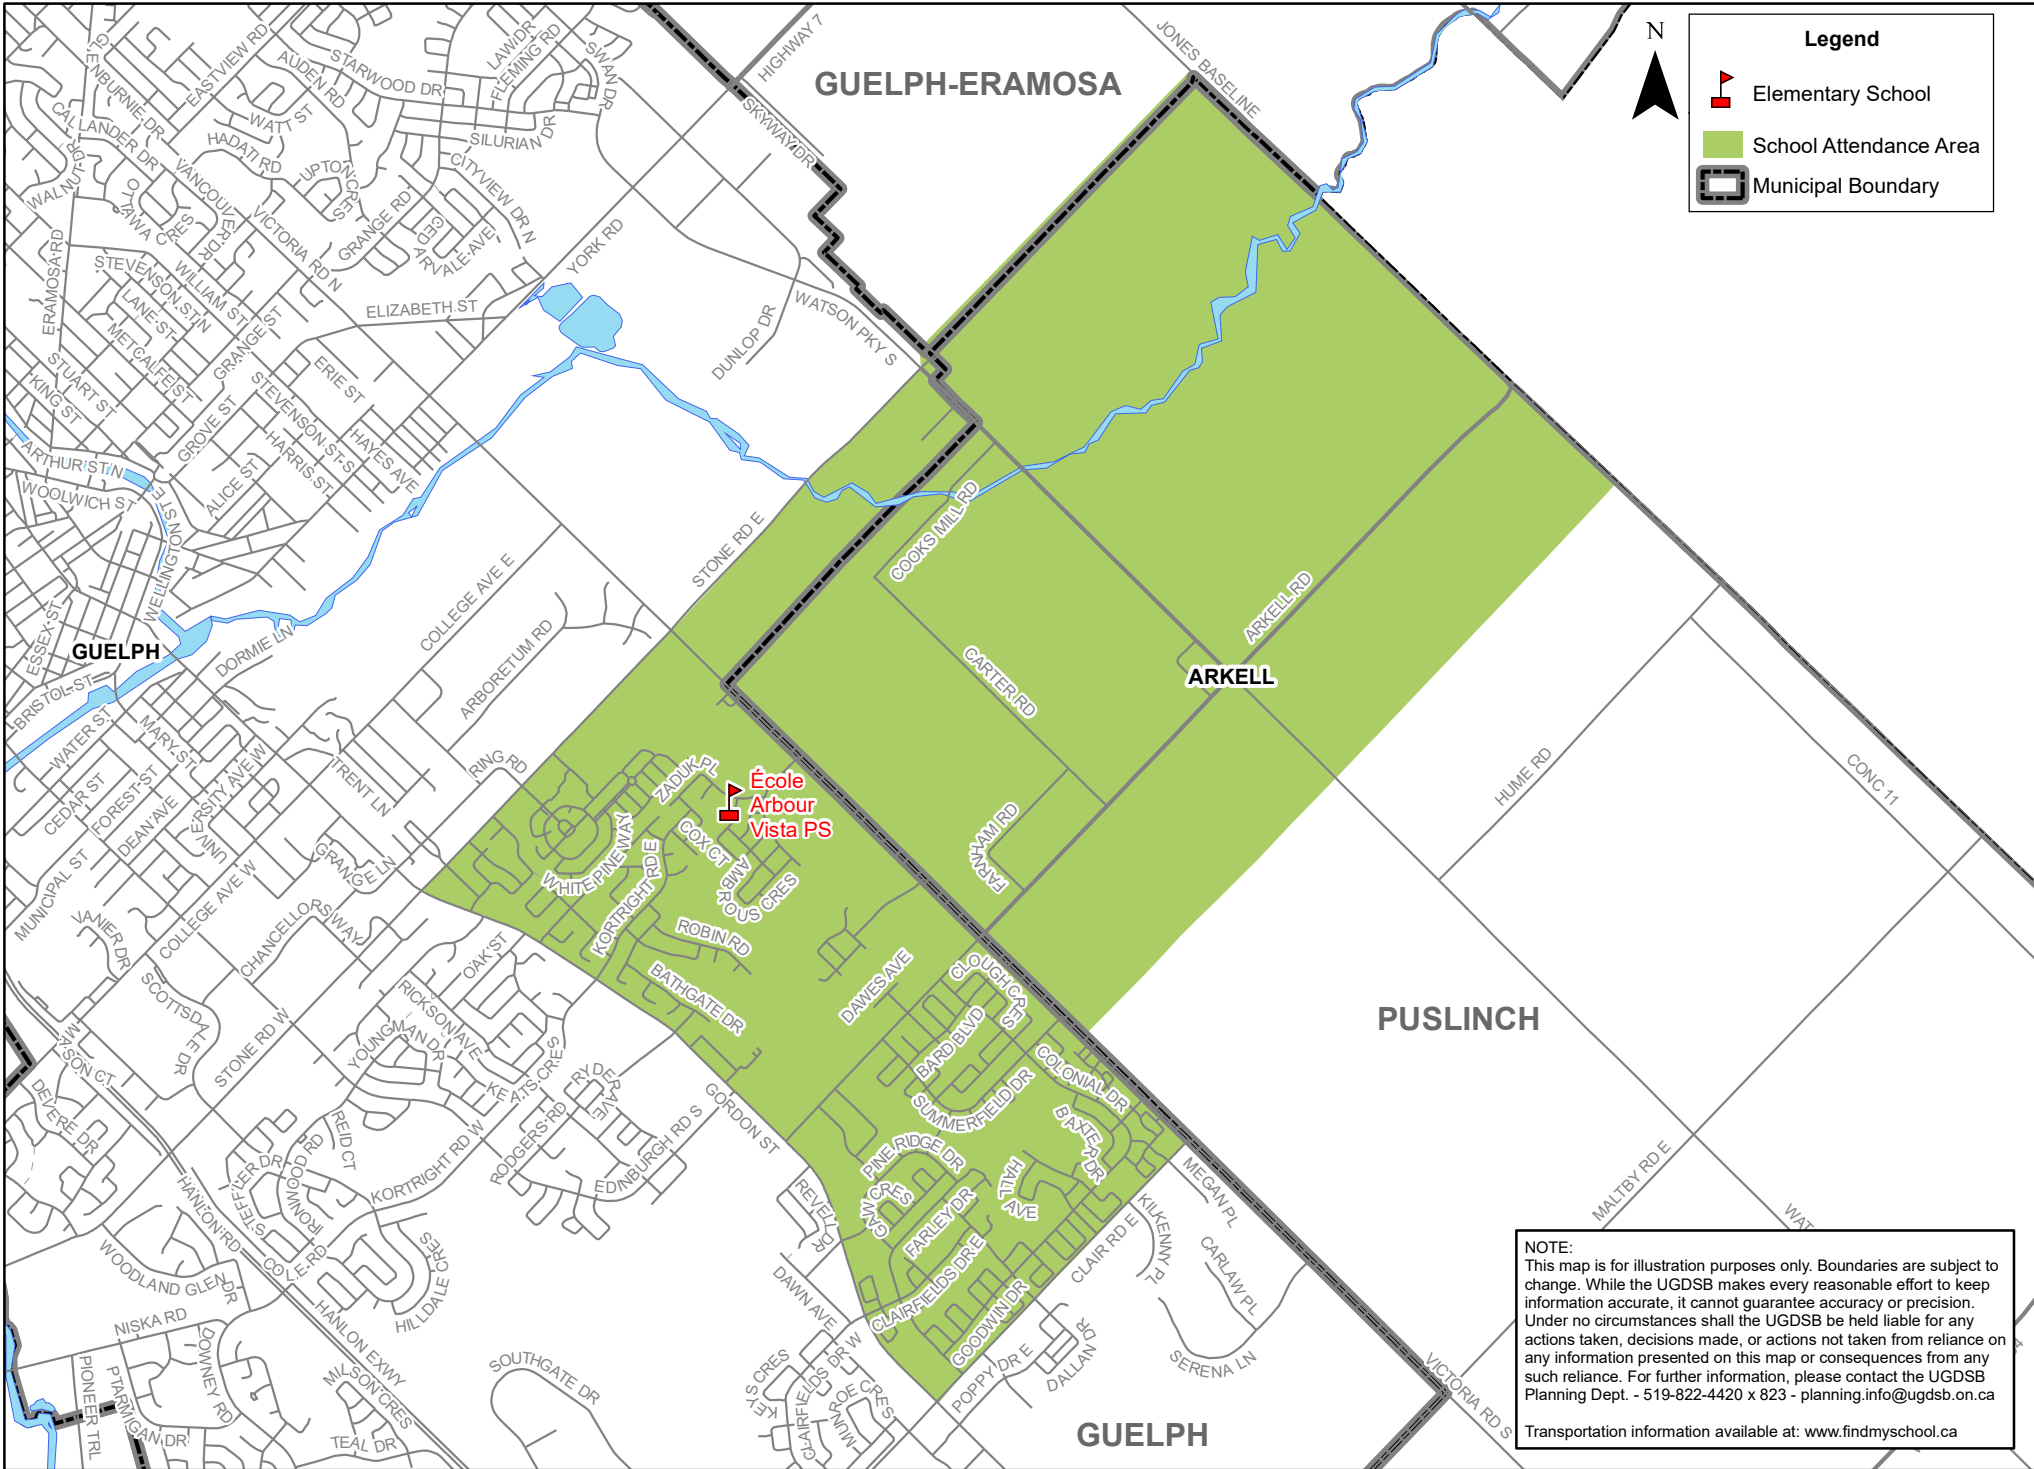

École Arbour Vista PS French Immersion JK to 6 Attendance Area (Map 1 of 2)

Legend

- Elementary School
- School Attendance Area
- Municipal Boundary

NOTE:
 This map is for illustration purposes only. Boundaries are subject to change. While the UGDSB makes every reasonable effort to keep information accurate, it cannot guarantee accuracy or precision. Under no circumstances shall the UGDSB be held liable for any actions taken, decisions made, or actions not taken from reliance on any information presented on this map or consequences from any such reliance. For further information, please contact the UGDSB Planning Dept. - 519-822-4420 x 823 - planning.info@ugdsb.on.ca

Transportation information available at: www.findmyschool.ca

École Arbour Vista PS French Immersion 7 to 8 Attendance Area (Map 2 of 2)