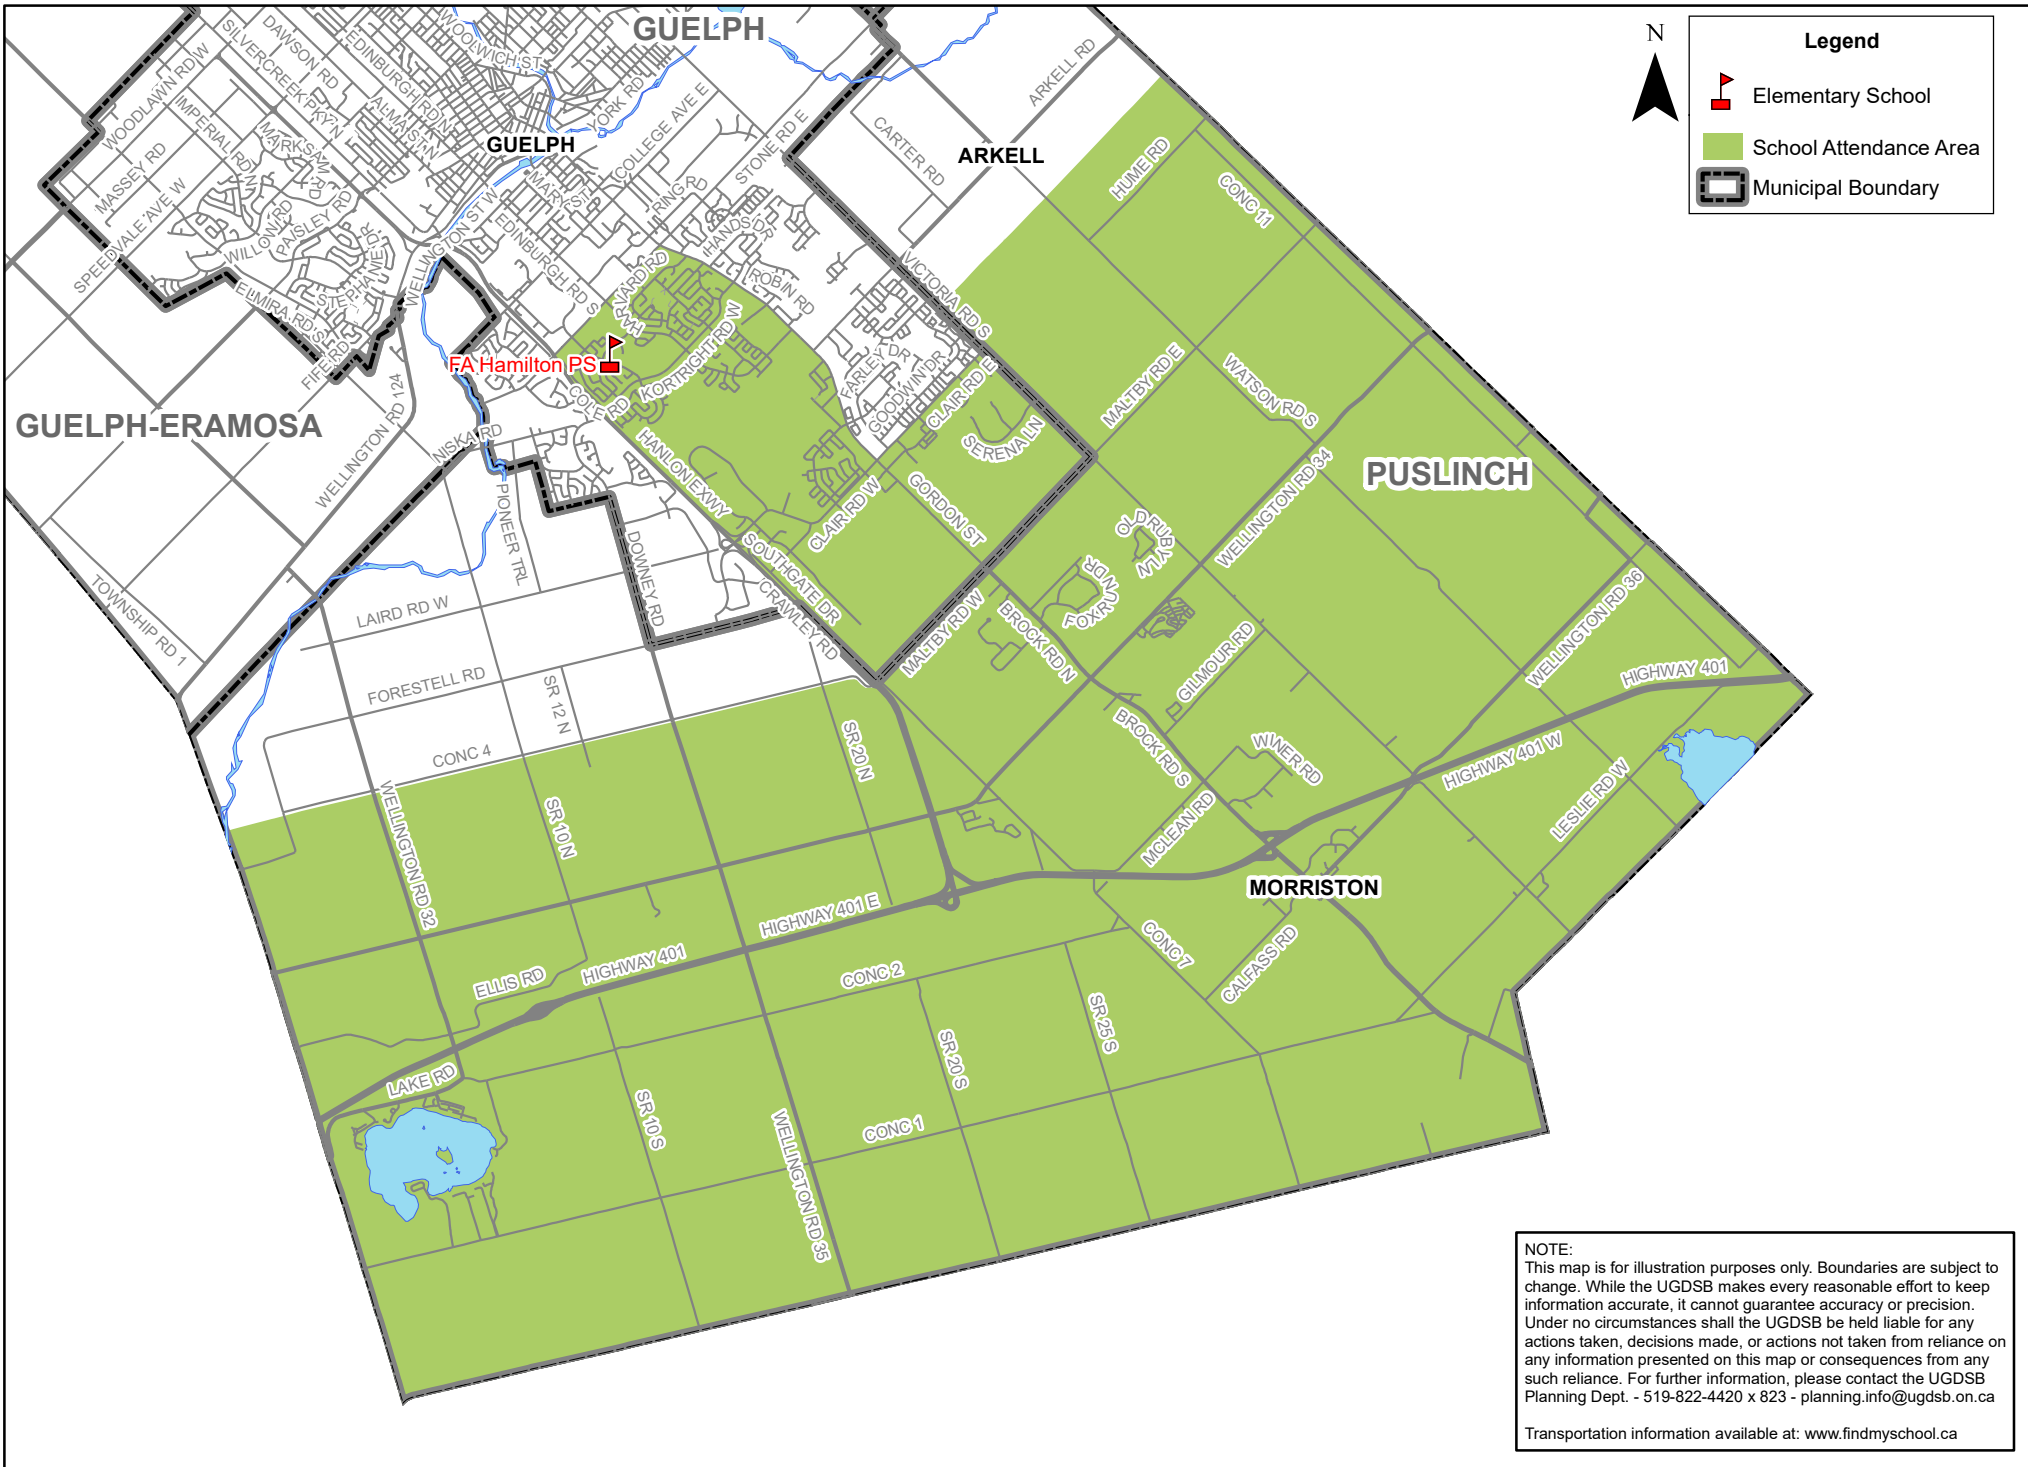

FA Hamilton PS French Immersion JK to 6 Attendance Area

NOTE:
 This map is for illustration purposes only. Boundaries are subject to change. While the UGDSB makes every reasonable effort to keep information accurate, it cannot guarantee accuracy or precision. Under no circumstances shall the UGDSB be held liable for any actions taken, decisions made, or actions not taken from reliance on any information presented on this map or consequences from any such reliance. For further information, please contact the UGDSB Planning Dept. - 519-822-4420 x 823 - planning.info@ugdsb.on.ca