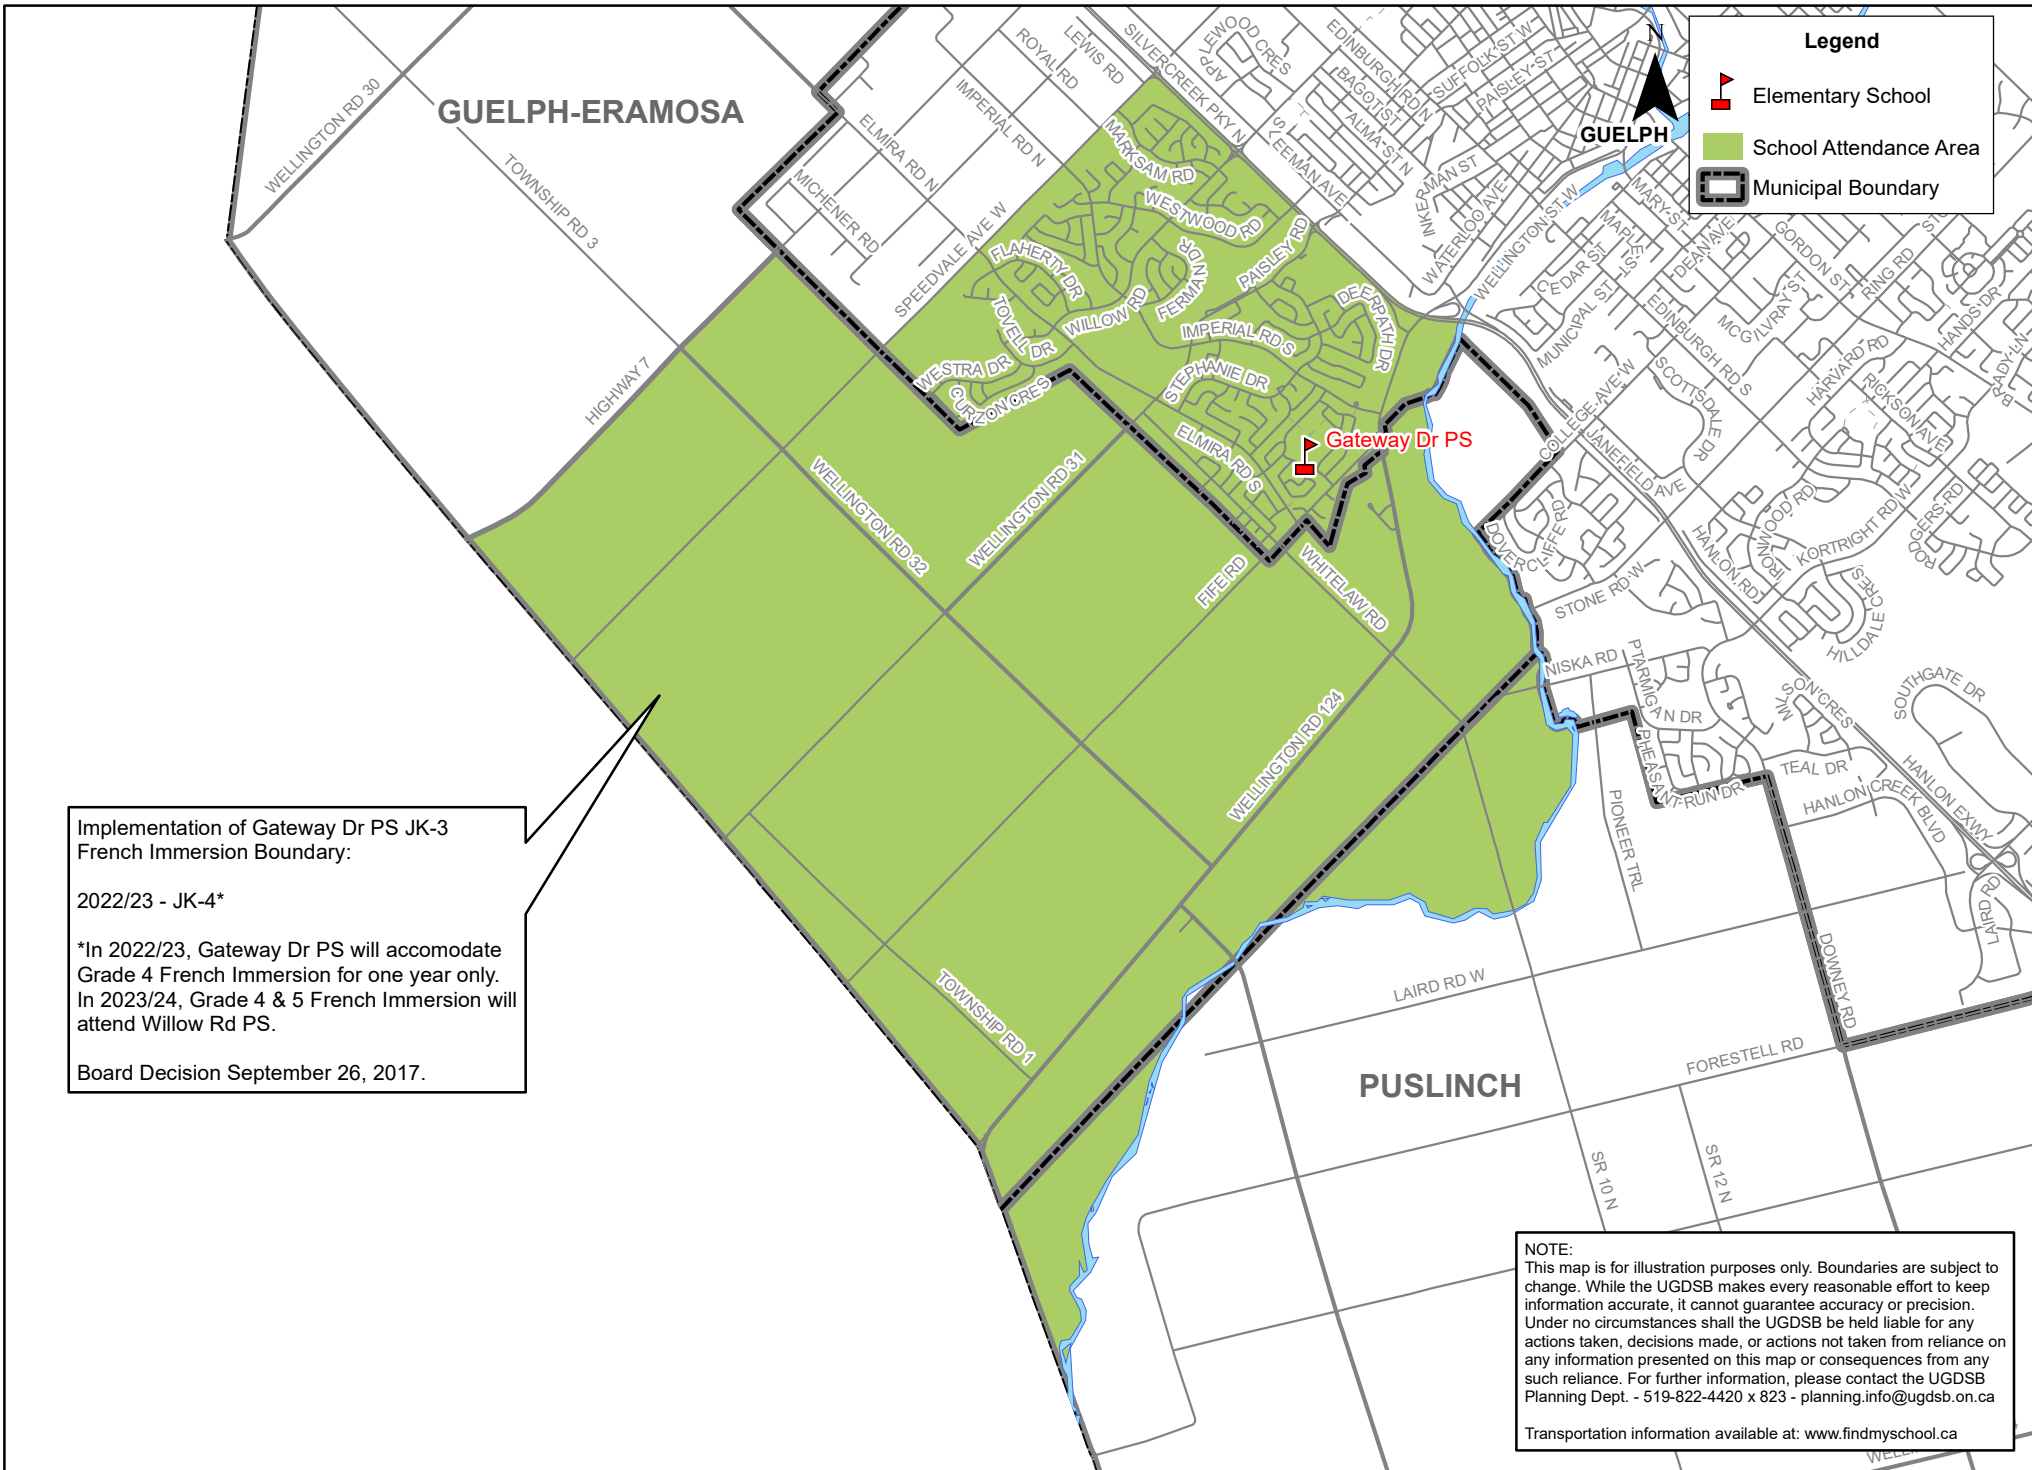

Gateway Dr PS French Immersion JK to 3 Attendance Area

Legend

-  Elementary School
-  School Attendance Area
-  Municipal Boundary

Implementation of Gateway Dr PS JK-3 French Immersion Boundary:

2022/23 - JK-4*

*In 2022/23, Gateway Dr PS will accommodate Grade 4 French Immersion for one year only. In 2023/24, Grade 4 & 5 French Immersion will attend Willow Rd PS.

Board Decision September 26, 2017.

NOTE:
 This map is for illustration purposes only. Boundaries are subject to change. While the UGDSB makes every reasonable effort to keep information accurate, it cannot guarantee accuracy or precision. Under no circumstances shall the UGDSB be held liable for any actions taken, decisions made, or actions not taken from reliance on any information presented on this map or consequences from any such reliance. For further information, please contact the UGDSB Planning Dept. - 519-822-4420 x 823 - planning.info@ugdsb.on.ca