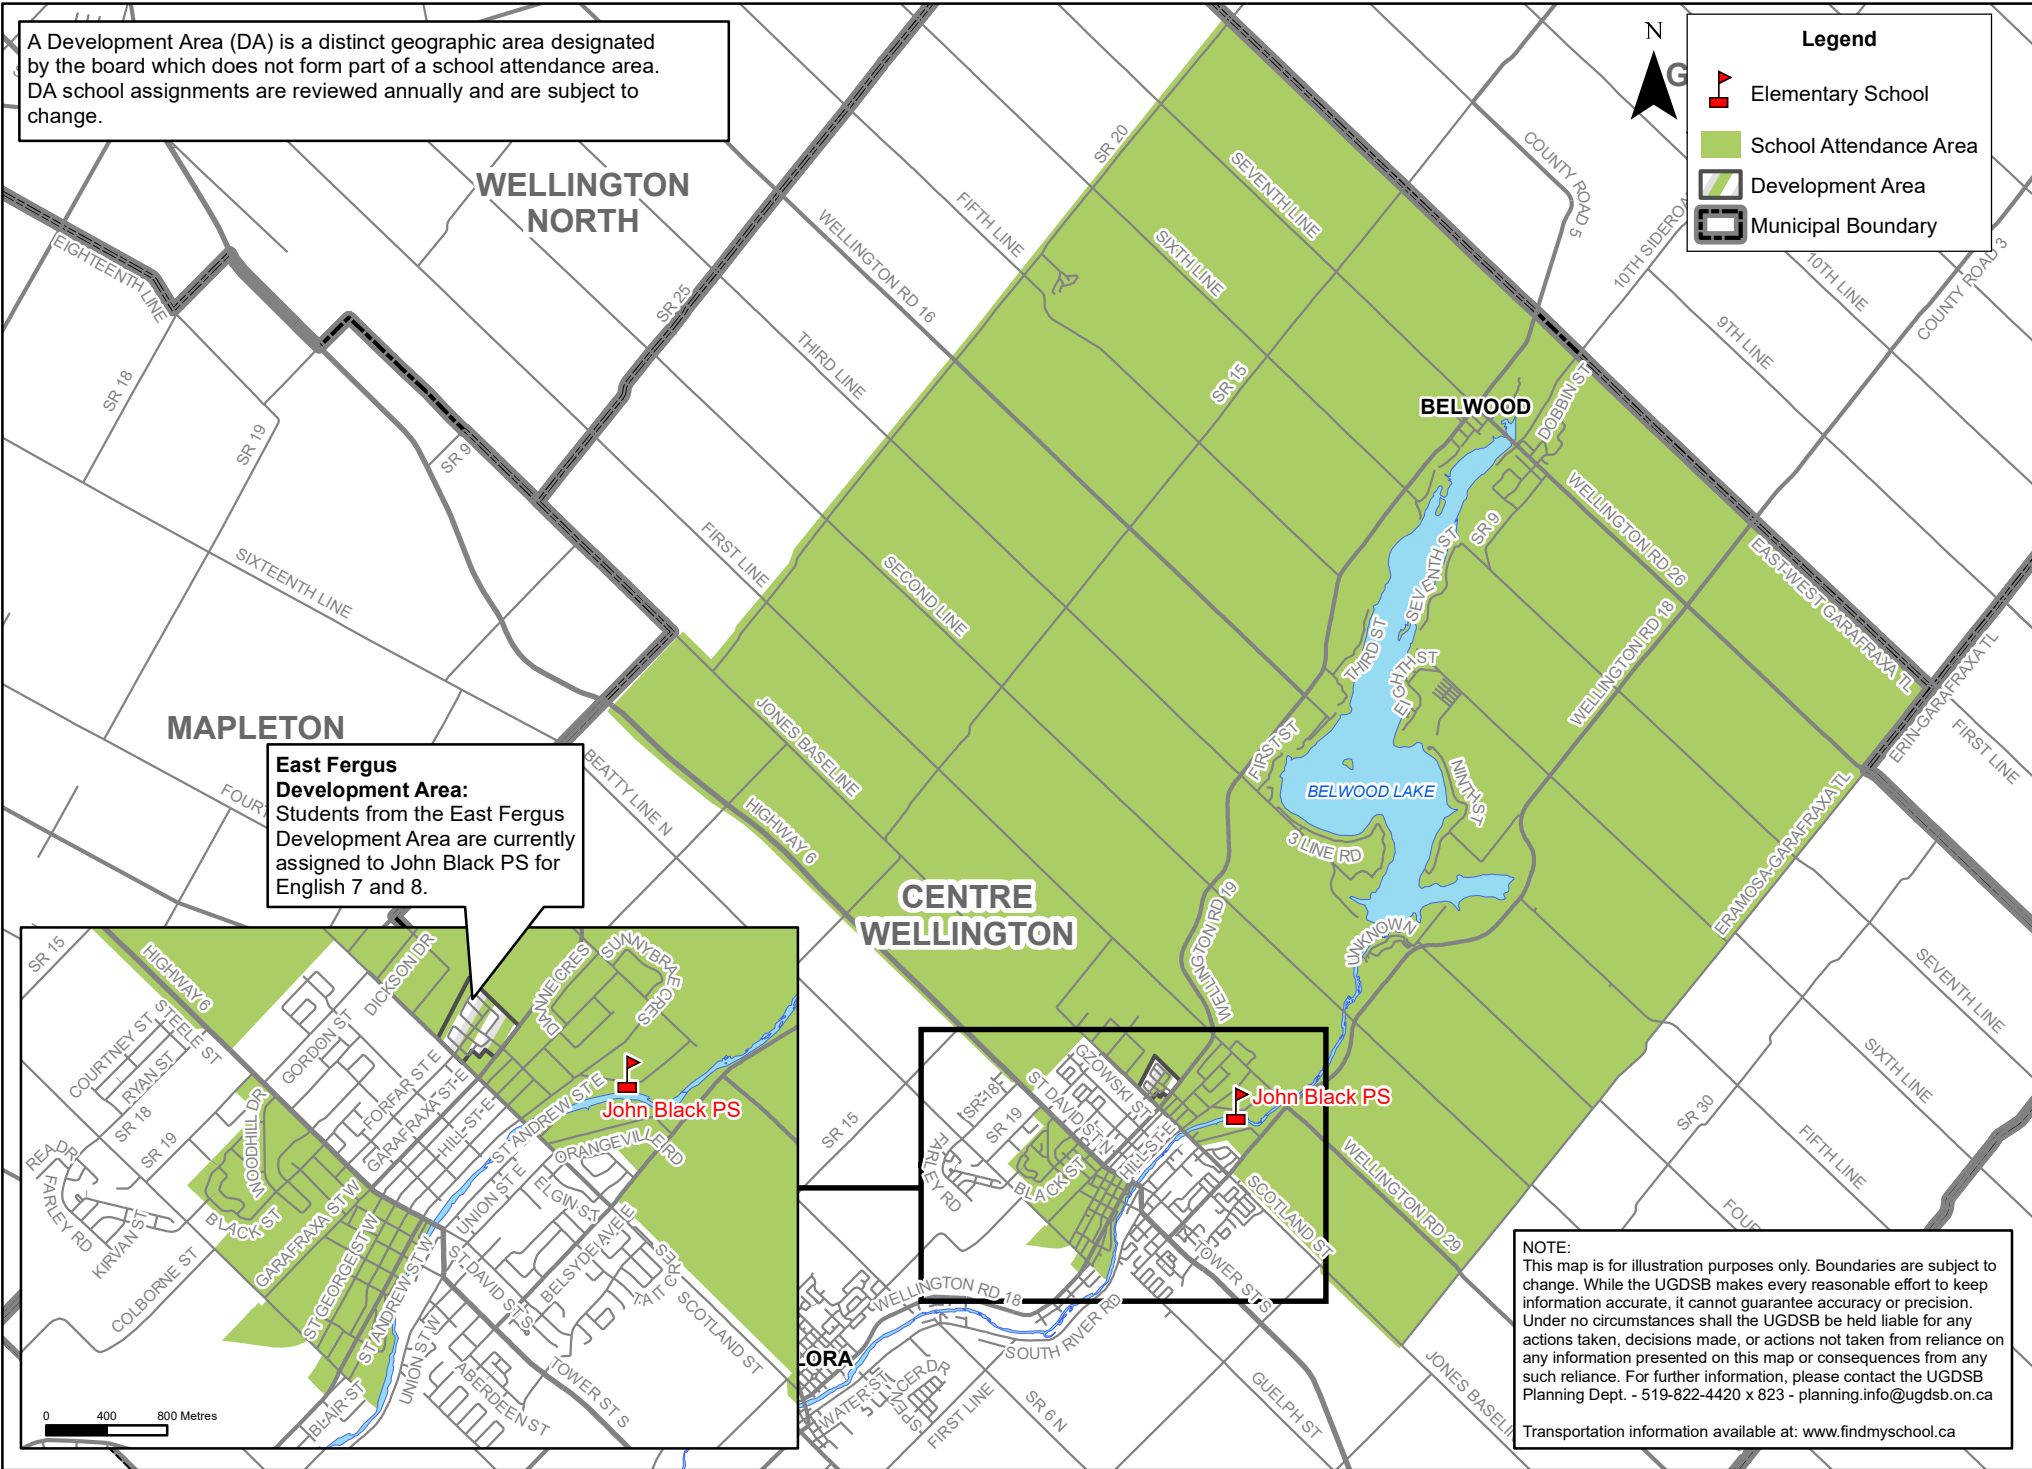

John Black PS English 7 to 8 Attendance Area (Map 3 of 3)

A Development Area (DA) is a distinct geographic area designated by the board which does not form part of a school attendance area. DA school assignments are reviewed annually and are subject to change.

Legend

-  Elementary School
-  School Attendance Area
-  Development Area
-  Municipal Boundary

East Fergus Development Area:
Students from the East Fergus Development Area are currently assigned to John Black PS for English 7 and 8.

NOTE:
This map is for illustration purposes only. Boundaries are subject to change. While the UGDSB makes every reasonable effort to keep information accurate, it cannot guarantee accuracy or precision. Under no circumstances shall the UGDSB be held liable for any actions taken, decisions made, or actions not taken from reliance on any information presented on this map or consequences from any such reliance. For further information, please contact the UGDSB Planning Dept. - 519-822-4420 x 823 - planning.info@ugdsb.on.ca