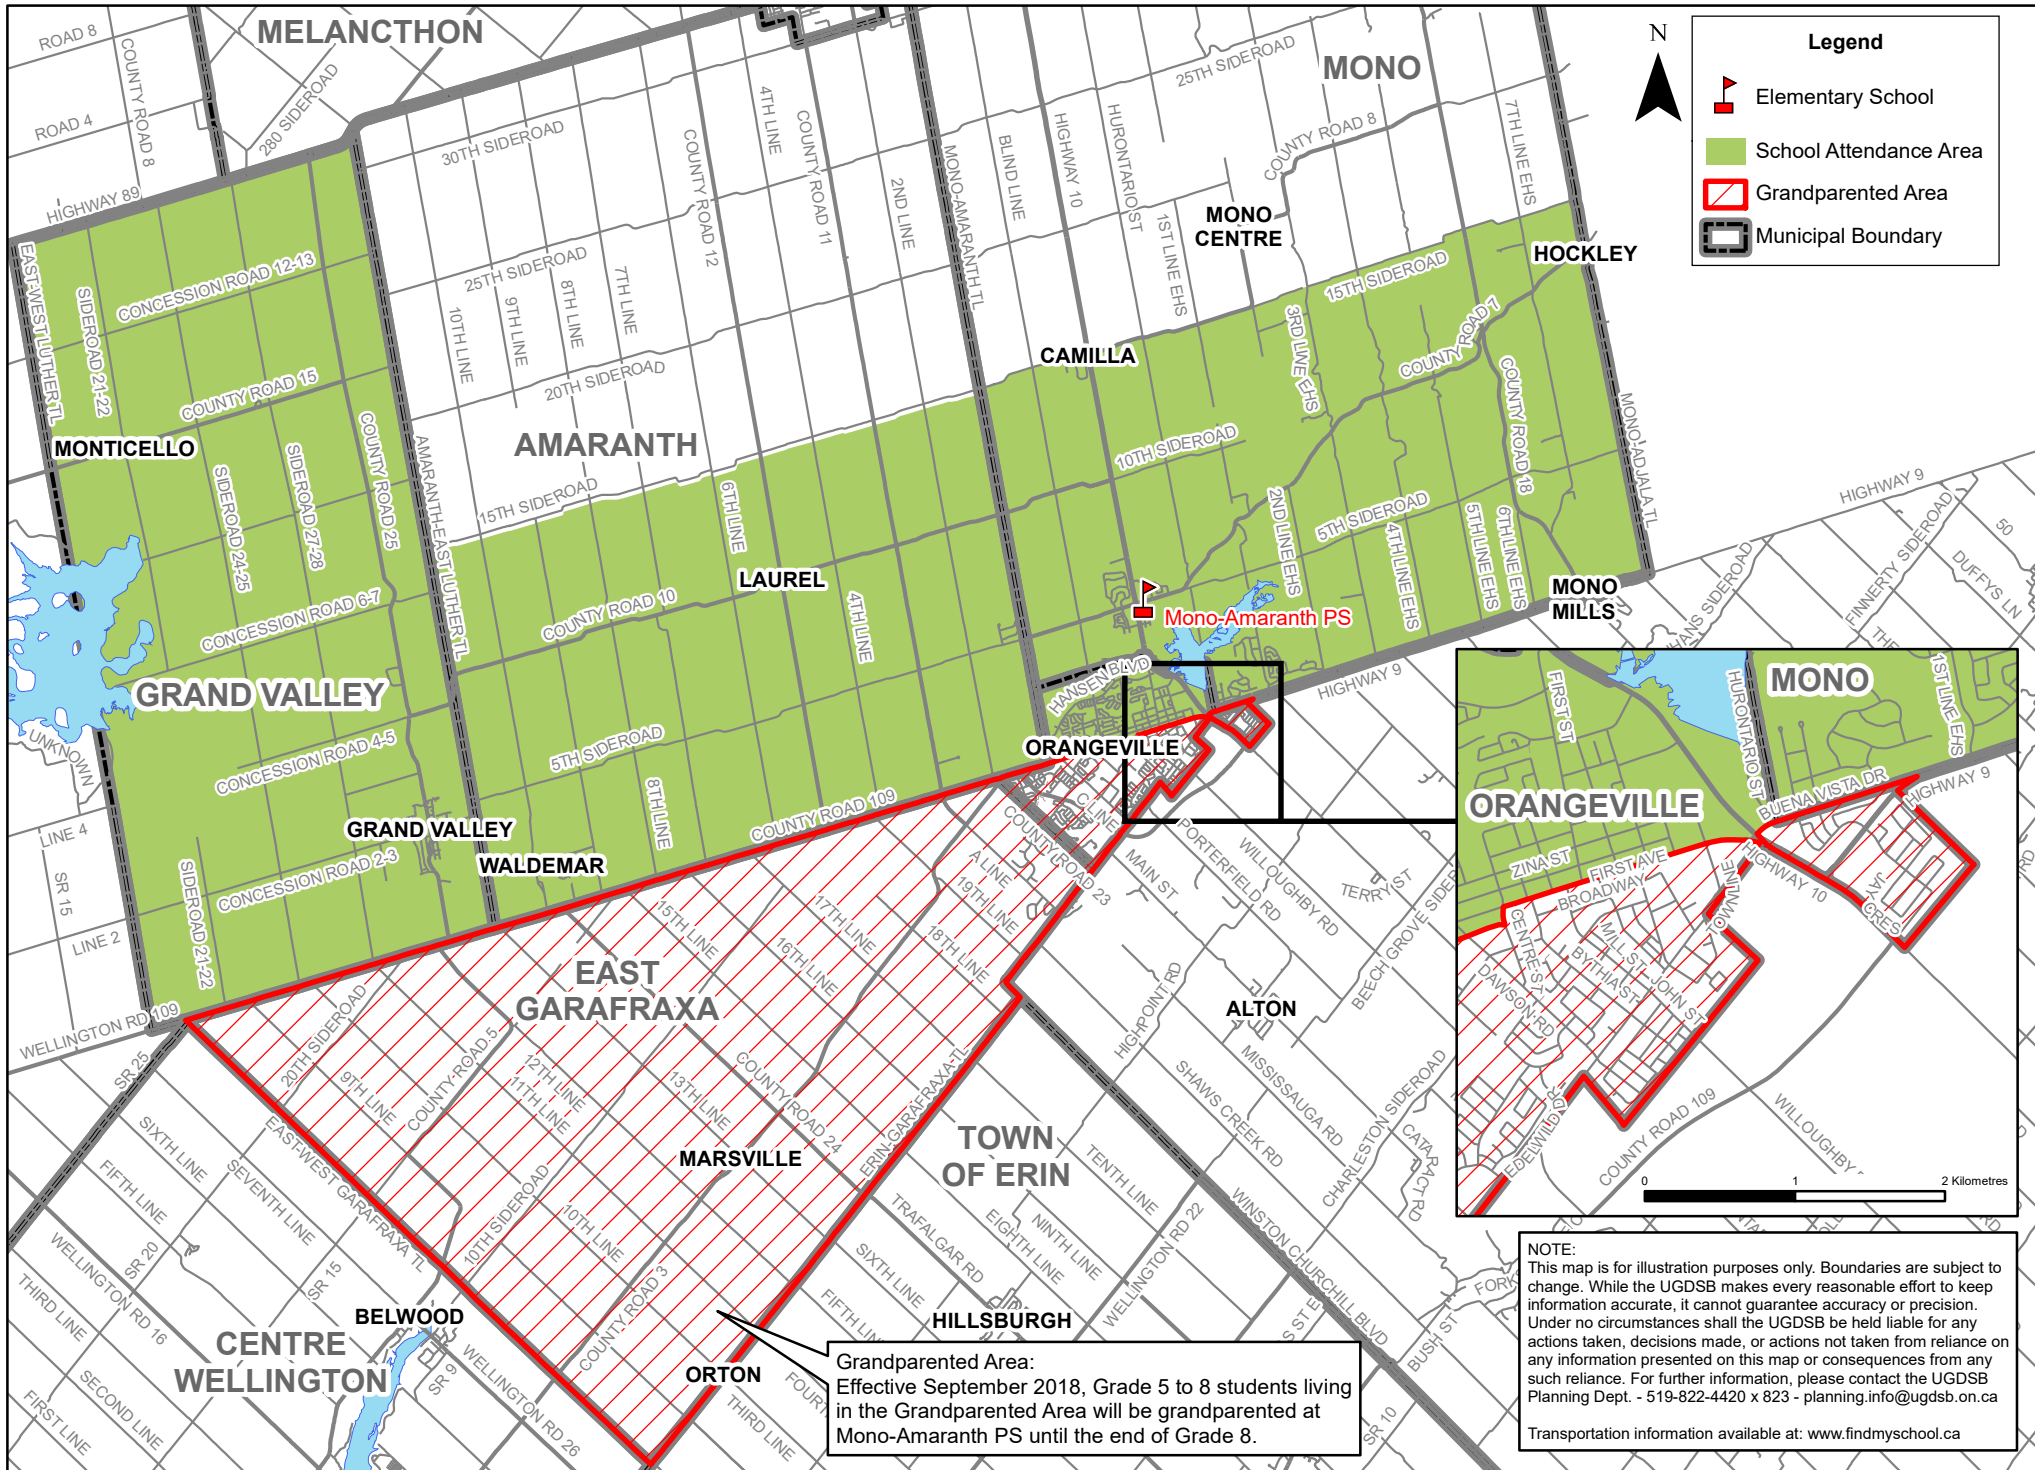

Mono-Amaranth PS French Immersion 6 to 8 Attendance Area

Grandparented Area:
 Effective September 2018, Grade 5 to 8 students living in the Grandparented Area will be grandparented at Mono-Amaranth PS until the end of Grade 8.