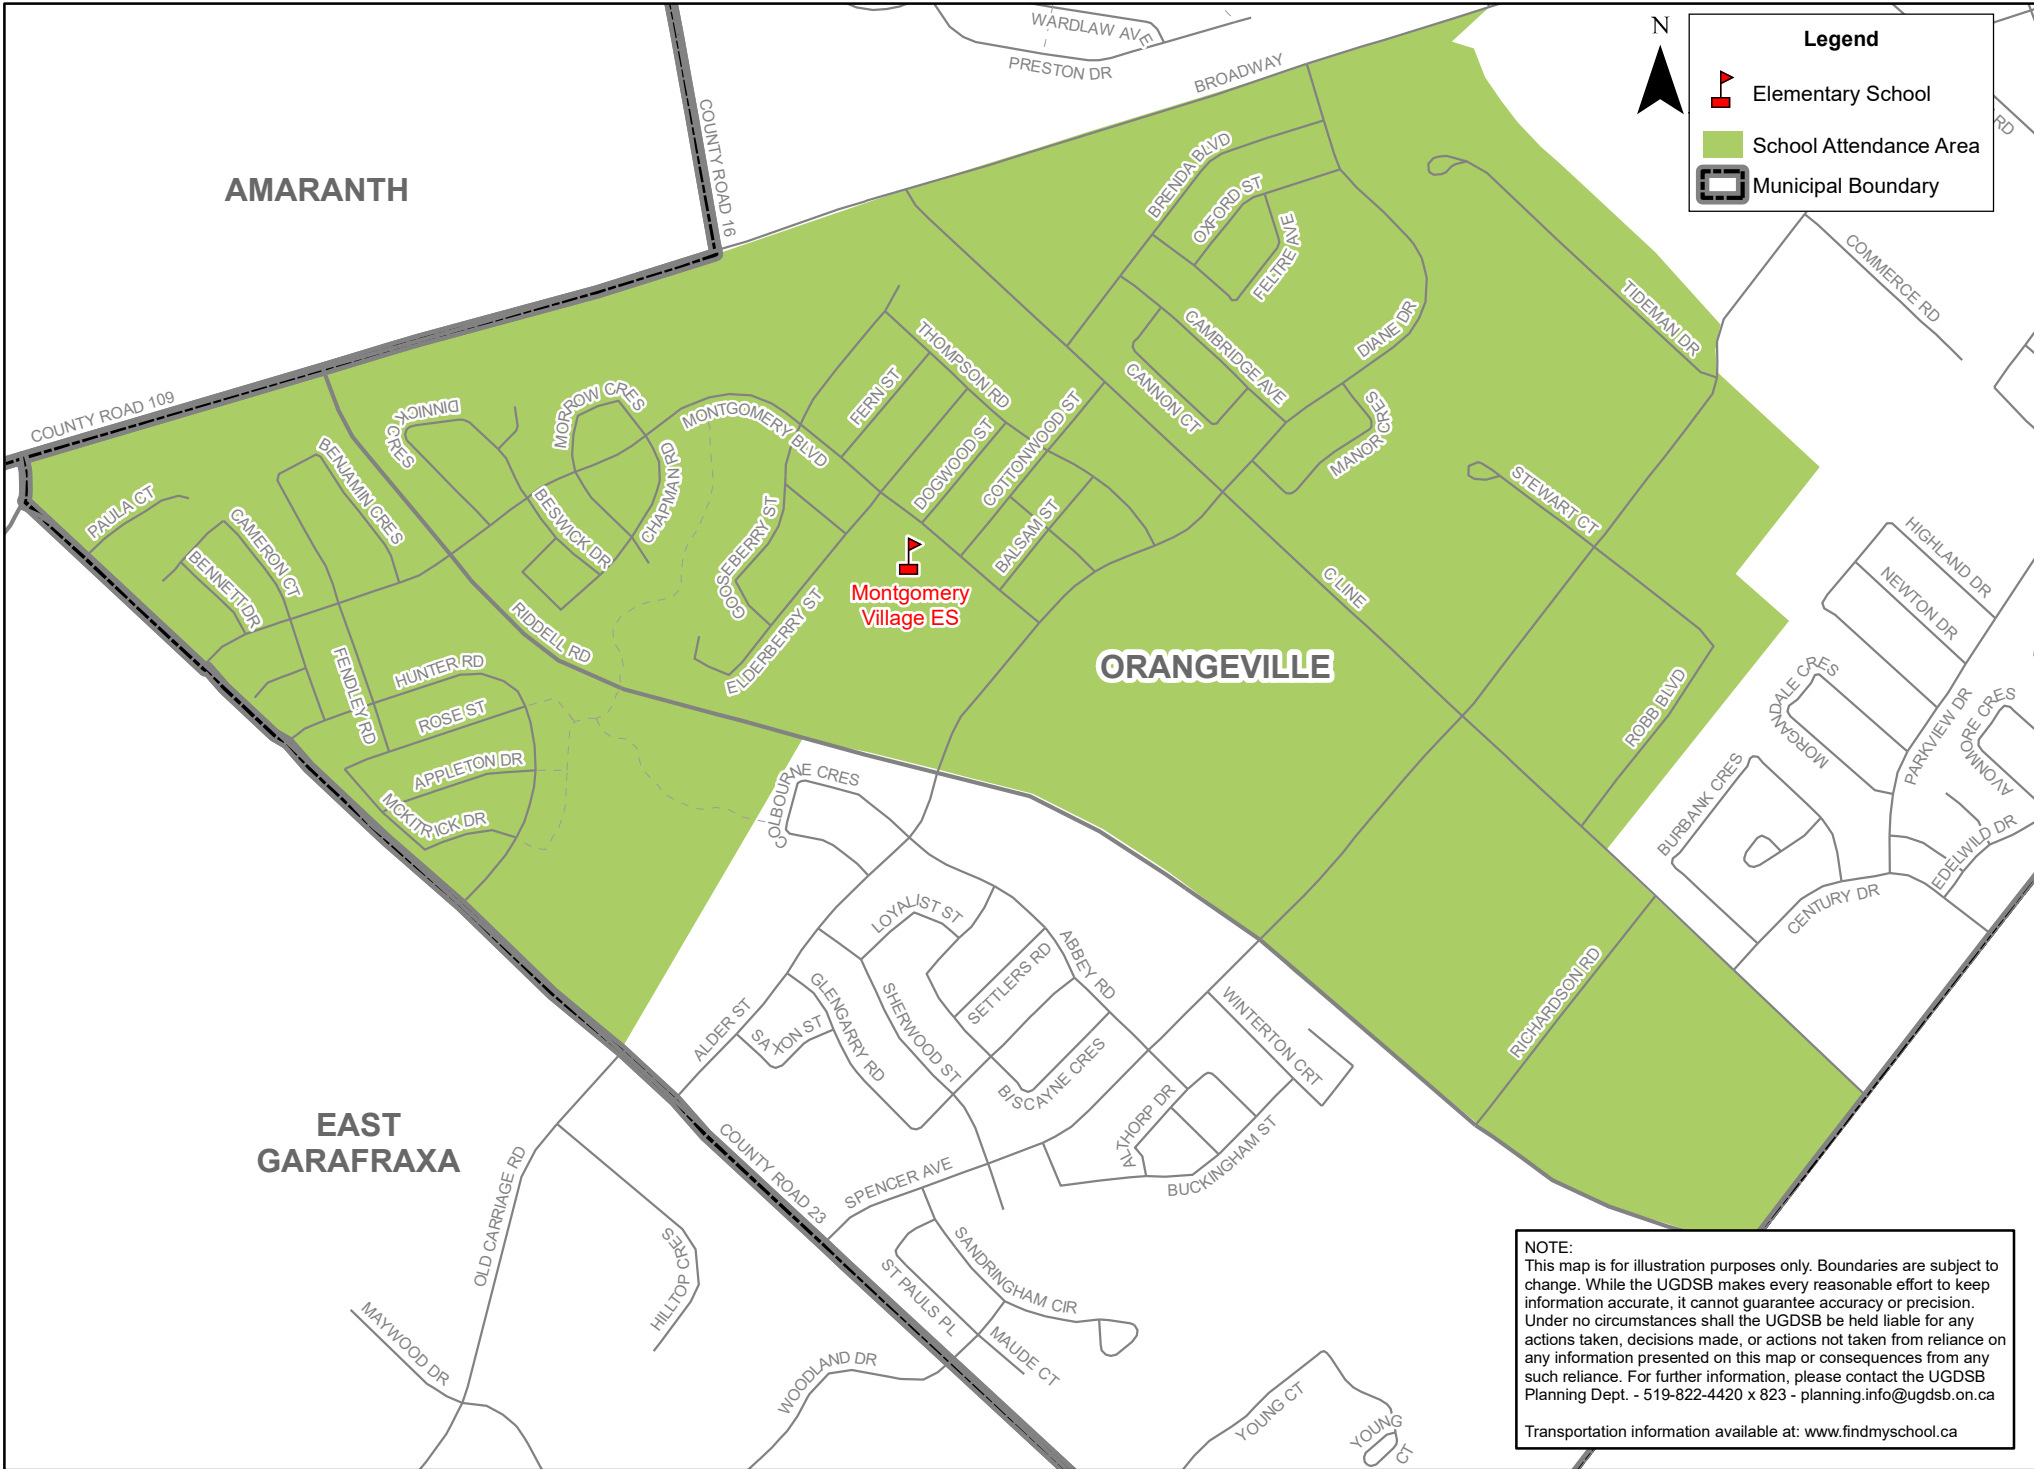

Montgomery Village ES English JK to 8 Attendance Area

NOTE:
 This map is for illustration purposes only. Boundaries are subject to change. While the UGDSB makes every reasonable effort to keep information accurate, it cannot guarantee accuracy or precision. Under no circumstances shall the UGDSB be held liable for any actions taken, decisions made, or actions not taken from reliance on any information presented on this map or consequences from any such reliance. For further information, please contact the UGDSB Planning Dept. - 519-822-4420 x 823 - planning.info@ugdsb.on.ca