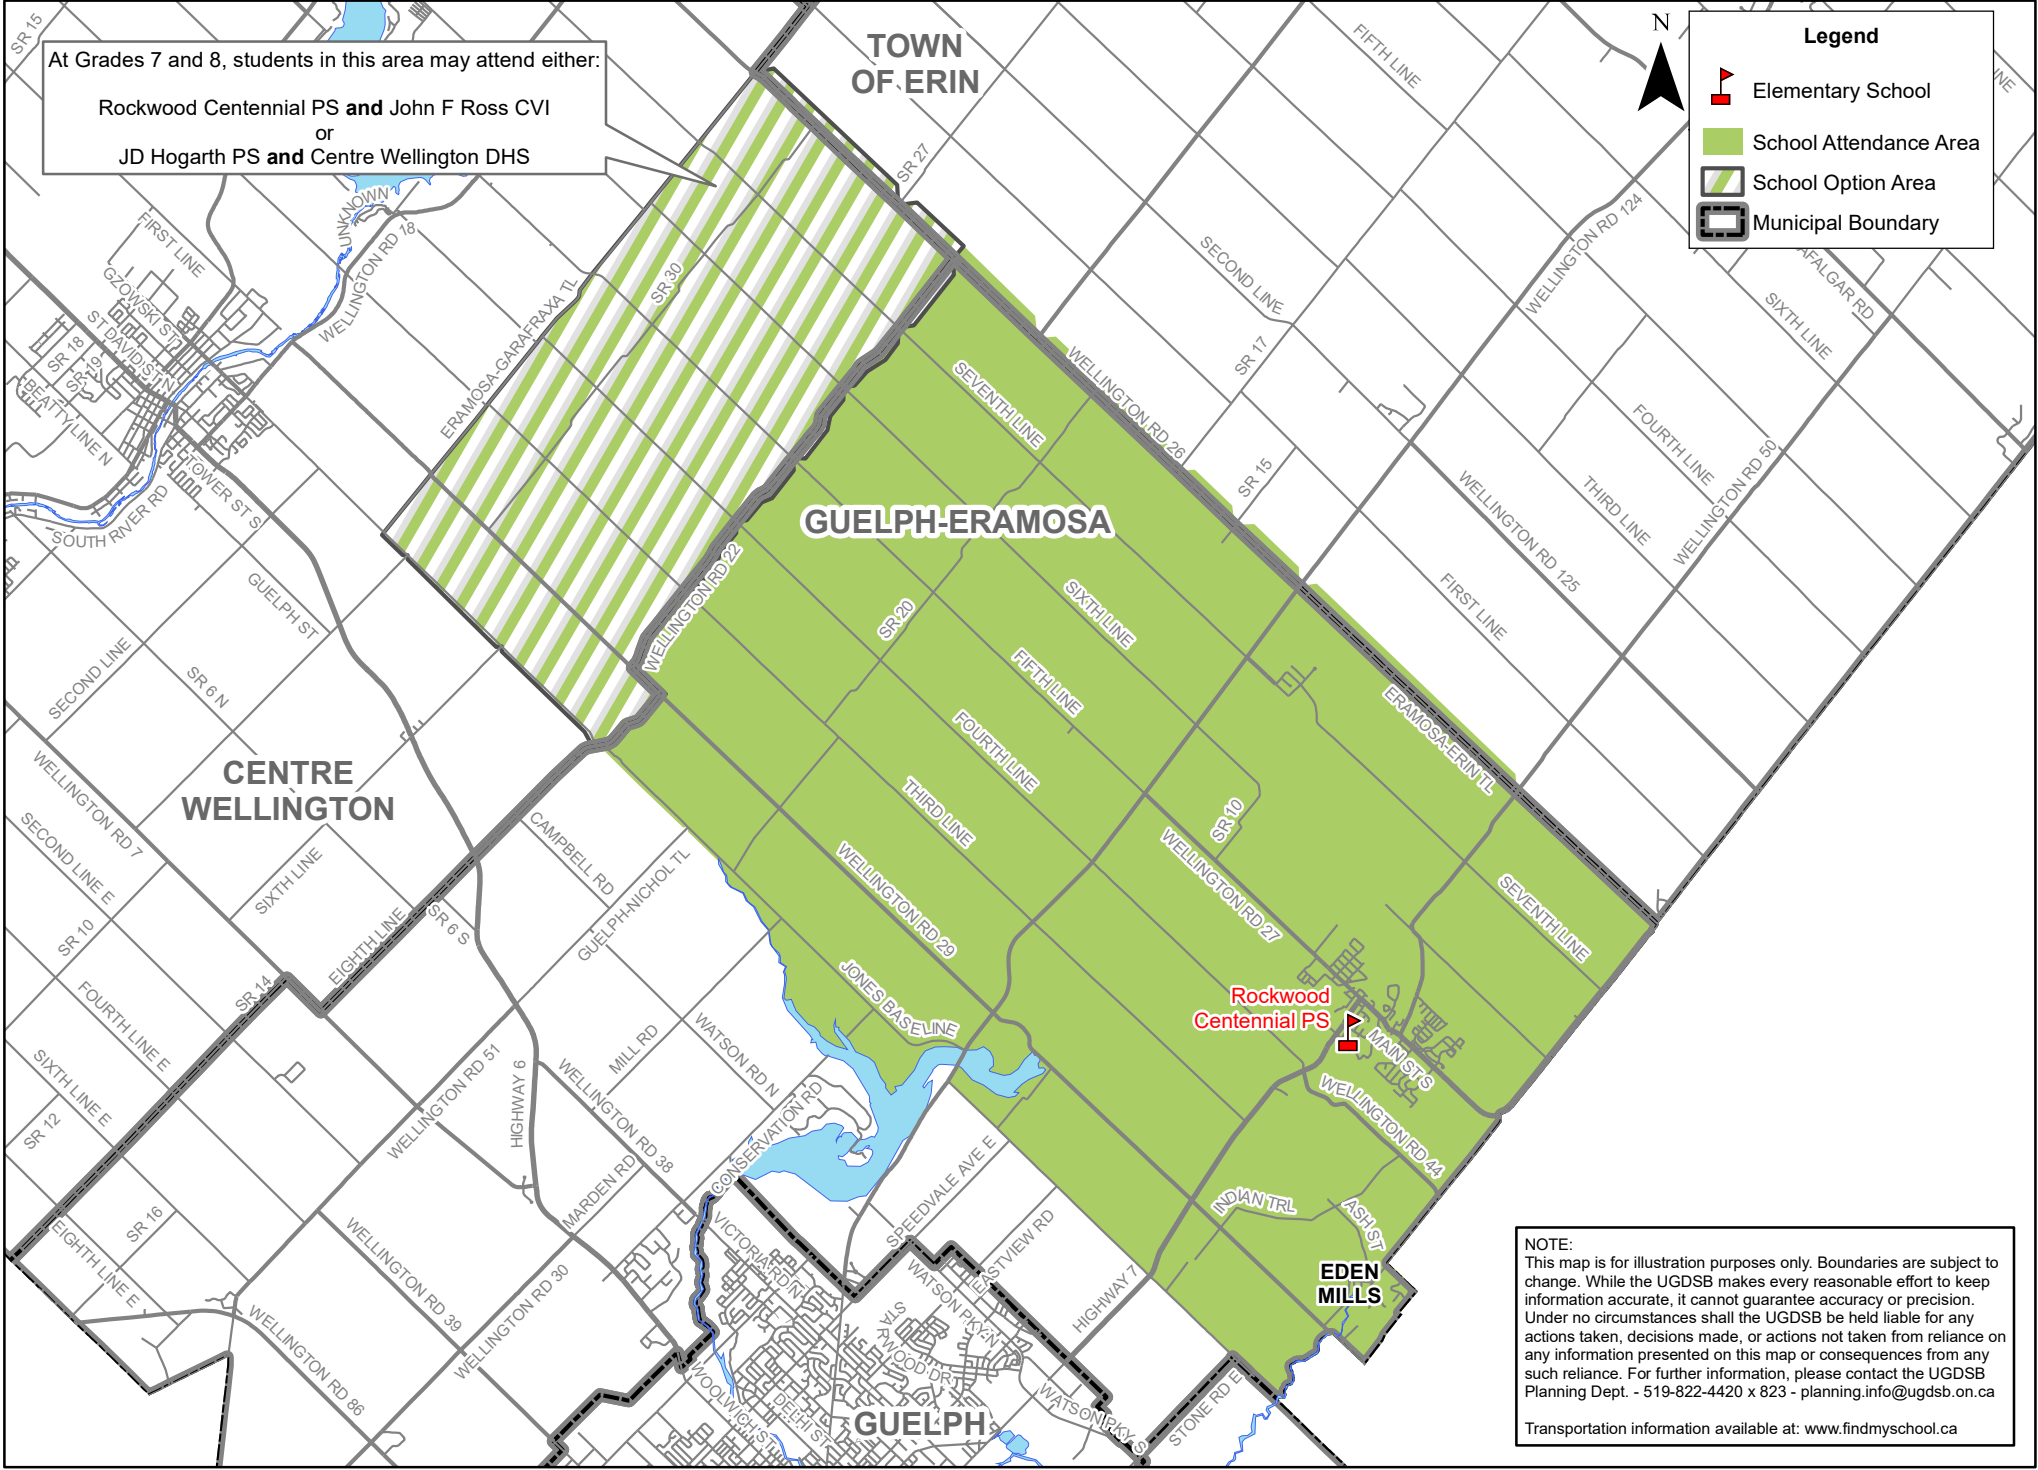

Rockwood Centennial PS English JK to 5 Attendance Area (Map 1 of 3)

NOTE:
 This map is for illustration purposes only. Boundaries are subject to change. While the UGDSB makes every reasonable effort to keep information accurate, it cannot guarantee accuracy or precision. Under no circumstances shall the UGDSB be held liable for any actions taken, decisions made, or actions not taken from reliance on any information presented on this map or consequences from any such reliance. For further information, please contact the UGDSB Planning Dept. - 519-822-4420 x 823 - planning.info@ugdsb.on.ca

Transportation information available at: www.findmyschool.ca

Rockwood Centennial PS English Grade 6 Attendance Area (Map 2 of 3)

Legend

- Elementary School
- School Attendance Area
- Municipal Boundary

NOTE:
 This map is for illustration purposes only. Boundaries are subject to change. While the UGDSB makes every reasonable effort to keep information accurate, it cannot guarantee accuracy or precision. Under no circumstances shall the UGDSB be held liable for any actions taken, decisions made, or actions not taken from reliance on any information presented on this map or consequences from any such reliance. For further information, please contact the UGDSB Planning Dept. - 519-822-4420 x 823 - planning.info@ugdsb.on.ca

Transportation information available at: www.findmyschool.ca

Rockwood Centennial PS English 7 and 8 Attendance Area (Map 3 of 3)

At Grades 7 and 8, students in this area may attend either:
 Rockwood Centennial PS and John F Ross CVI
 or
 JD Hogarth PS and Centre Wellington DHS