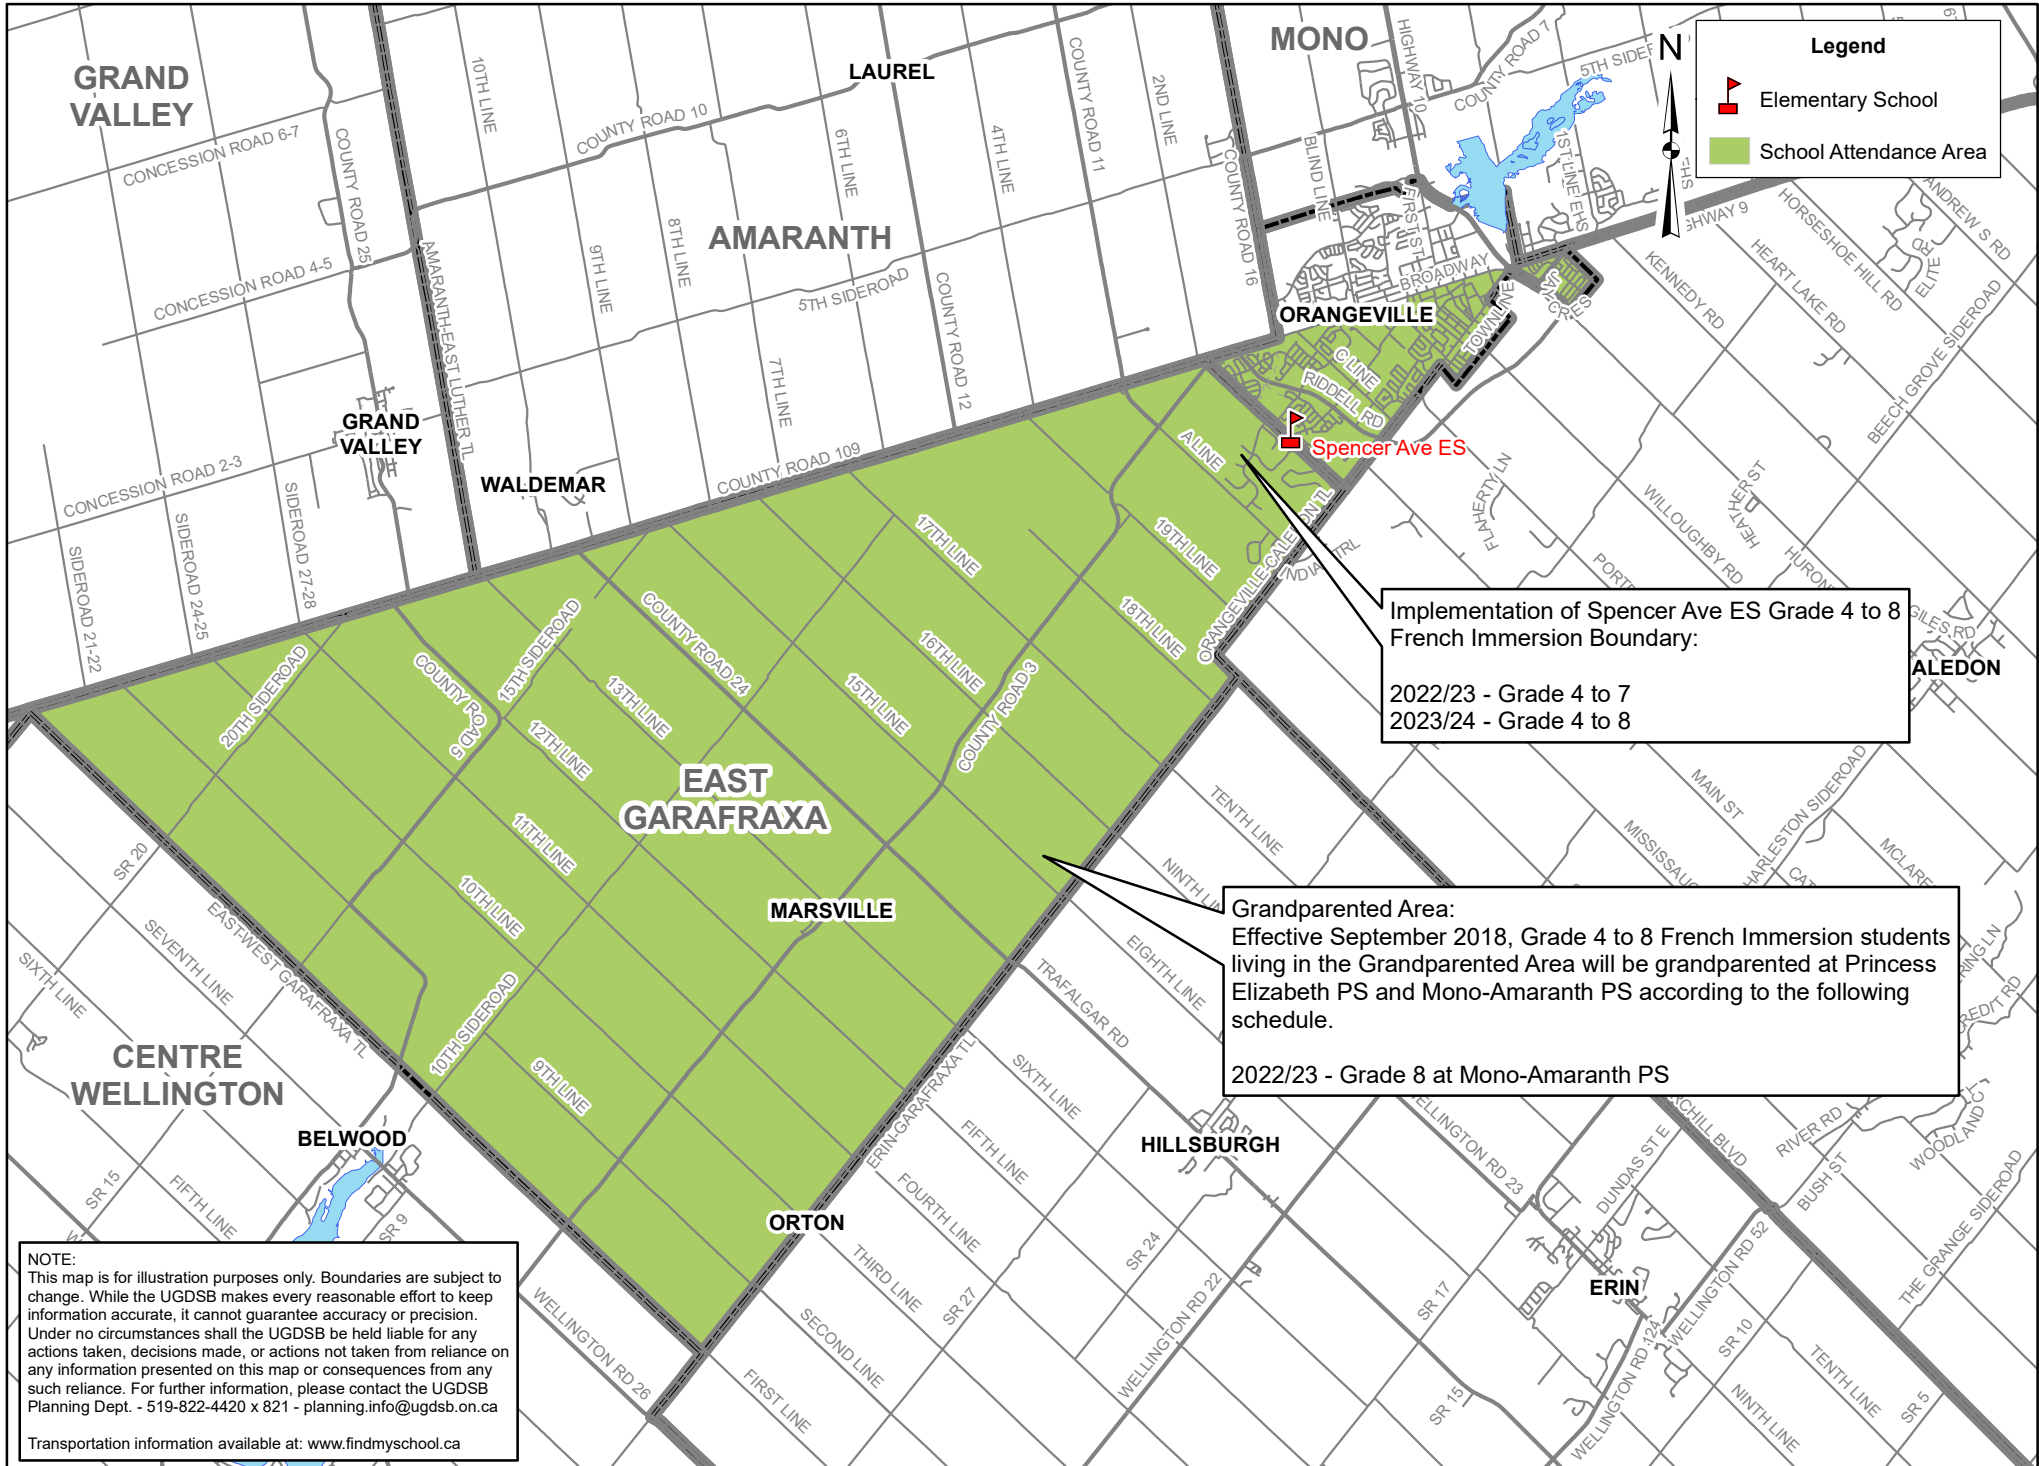

Spencer Ave ES French Immersion 4 to 8 Attendance Area

Legend

- Elementary School
- School Attendance Area

Implementation of Spencer Ave ES Grade 4 to 8 French Immersion Boundary:

2022/23 - Grade 4 to 7
 2023/24 - Grade 4 to 8

Grandparented Area:
 Effective September 2018, Grade 4 to 8 French Immersion students living in the Grandparented Area will be grandparented at Princess Elizabeth PS and Mono-Amaranth PS according to the following schedule.

2022/23 - Grade 8 at Mono-Amaranth PS

NOTE:
 This map is for illustration purposes only. Boundaries are subject to change. While the UGDSB makes every reasonable effort to keep information accurate, it cannot guarantee accuracy or precision. Under no circumstances shall the UGDSB be held liable for any actions taken, decisions made, or actions not taken from reliance on any information presented on this map or consequences from any such reliance. For further information, please contact the UGDSB Planning Dept. - 519-822-4420 x 821 - planning.info@ugdsb.on.ca