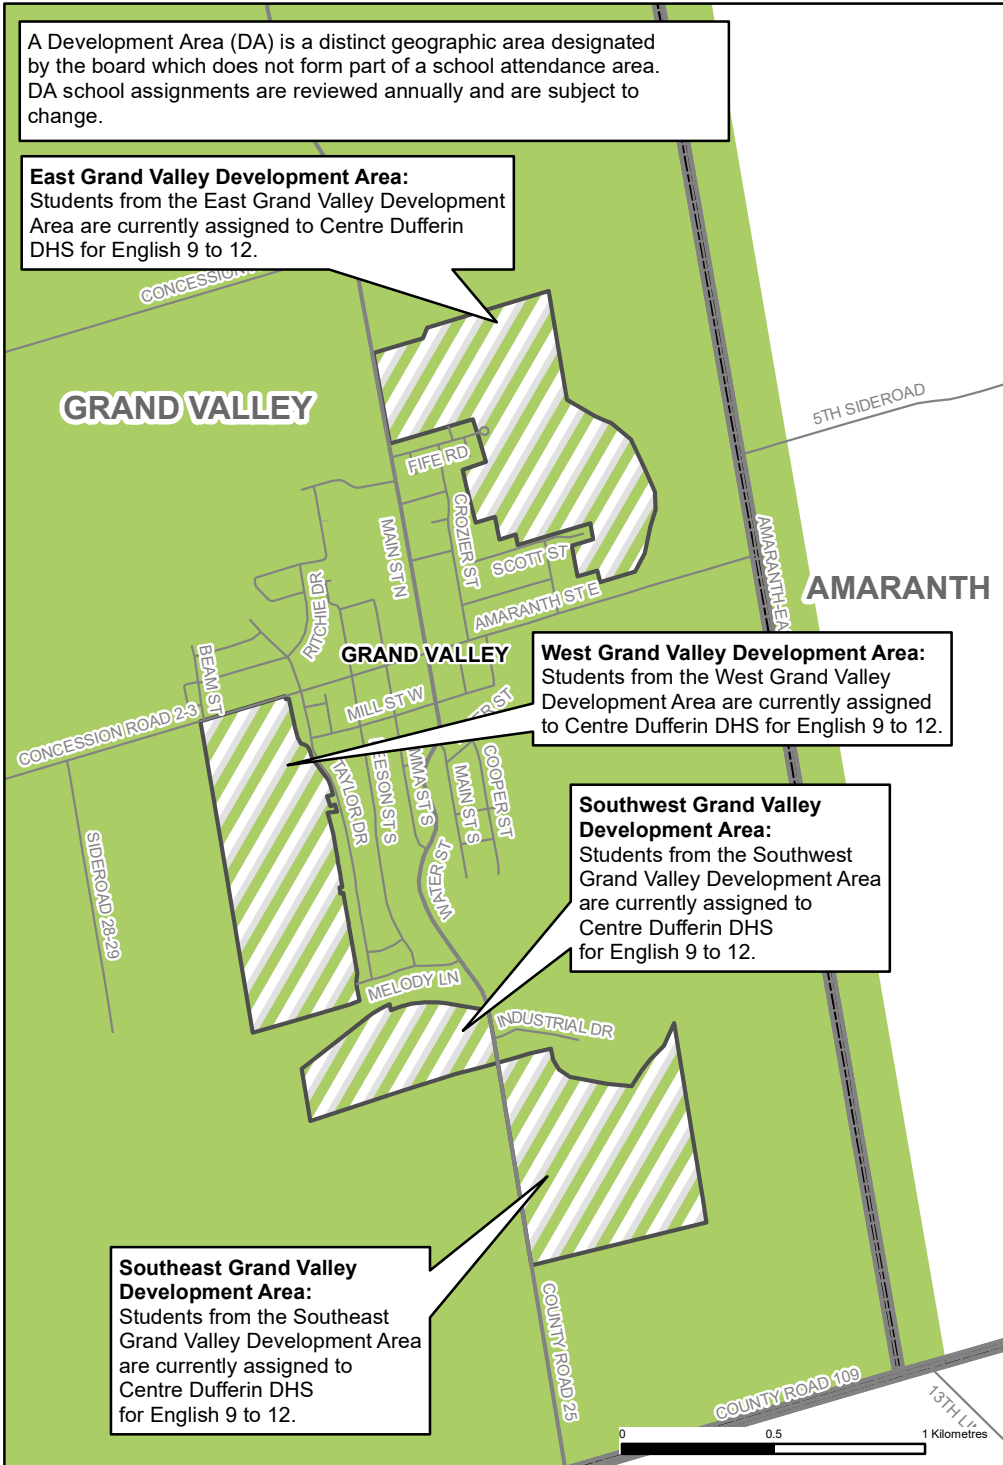

Centre Dufferin DHS English Secondary Attendance Area (Map 1 of 2)

Legend

-  Secondary School
-  School Attendance
-  School Development Area
-  Municipal Boundary

NOTE:
 This map is for illustration purposes only. Boundaries are subject to change. While the UGDSB makes every reasonable effort to keep information accurate, it cannot guarantee accuracy or precision. Under no circumstances shall the UGDSB be held liable for any actions taken, decisions made, or actions not taken from reliance on any information presented on this map or consequences from any such reliance. For further information, please contact the UGDSB Planning Dept. - 519-822-4420 x 823 - planning.info@ugdsb.on.ca

Transportation information available at: www.findmyschool.ca

Centre Dufferin DHS English Secondary Attendance Area (Map 2 of 2)

Legend

- School Attendance Area
- School Development Area
- Municipal Boundary