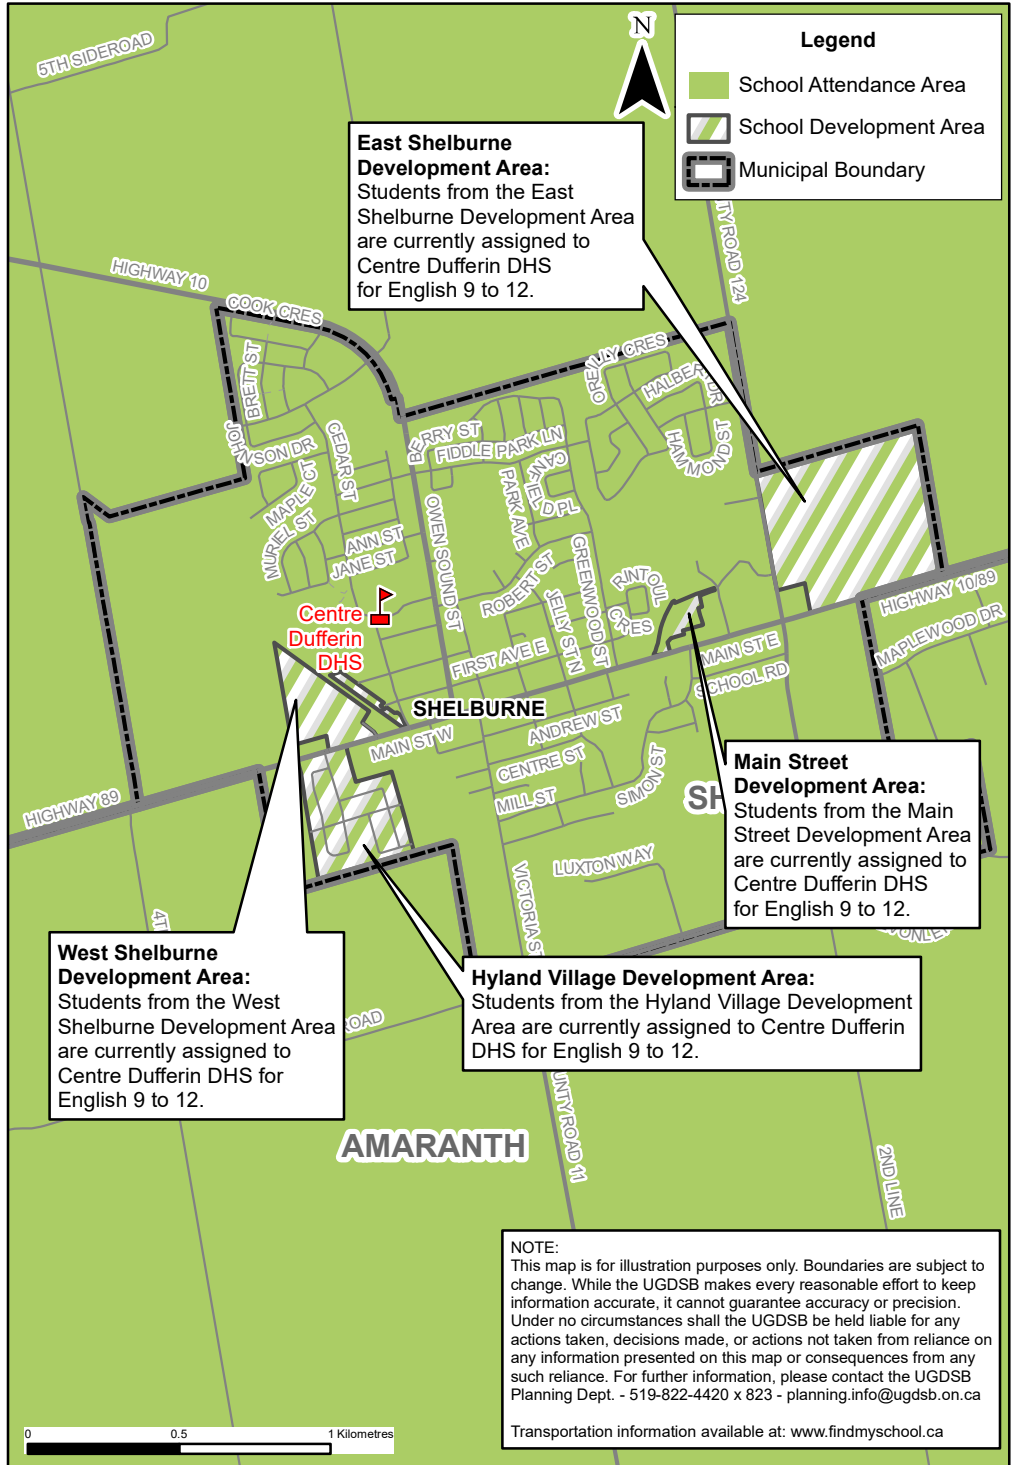

Centre Dufferin DHS English Secondary Attendance Area (Map 1 of 2)

Legend

-  Secondary School
-  School Attendance
-  School Development Area
-  Municipal Boundary

NOTE:
 This map is for illustration purposes only. Boundaries are subject to change. While the UGDSB makes every reasonable effort to keep information accurate, it cannot guarantee accuracy or precision. Under no circumstances shall the UGDSB be held liable for any actions taken, decisions made, or actions not taken from reliance on any information presented on this map or consequences from any such reliance. For further information, please contact the UGDSB Planning Dept. - 519-822-4420 x 823 - planning.info@ugdsb.on.ca

Transportation information available at: www.findmyschool.ca

Centre Dufferin DHS English Secondary Attendance Area (Map 2 of 2)

Legend

- School Attendance Area
- School Development Area
- Municipal Boundary