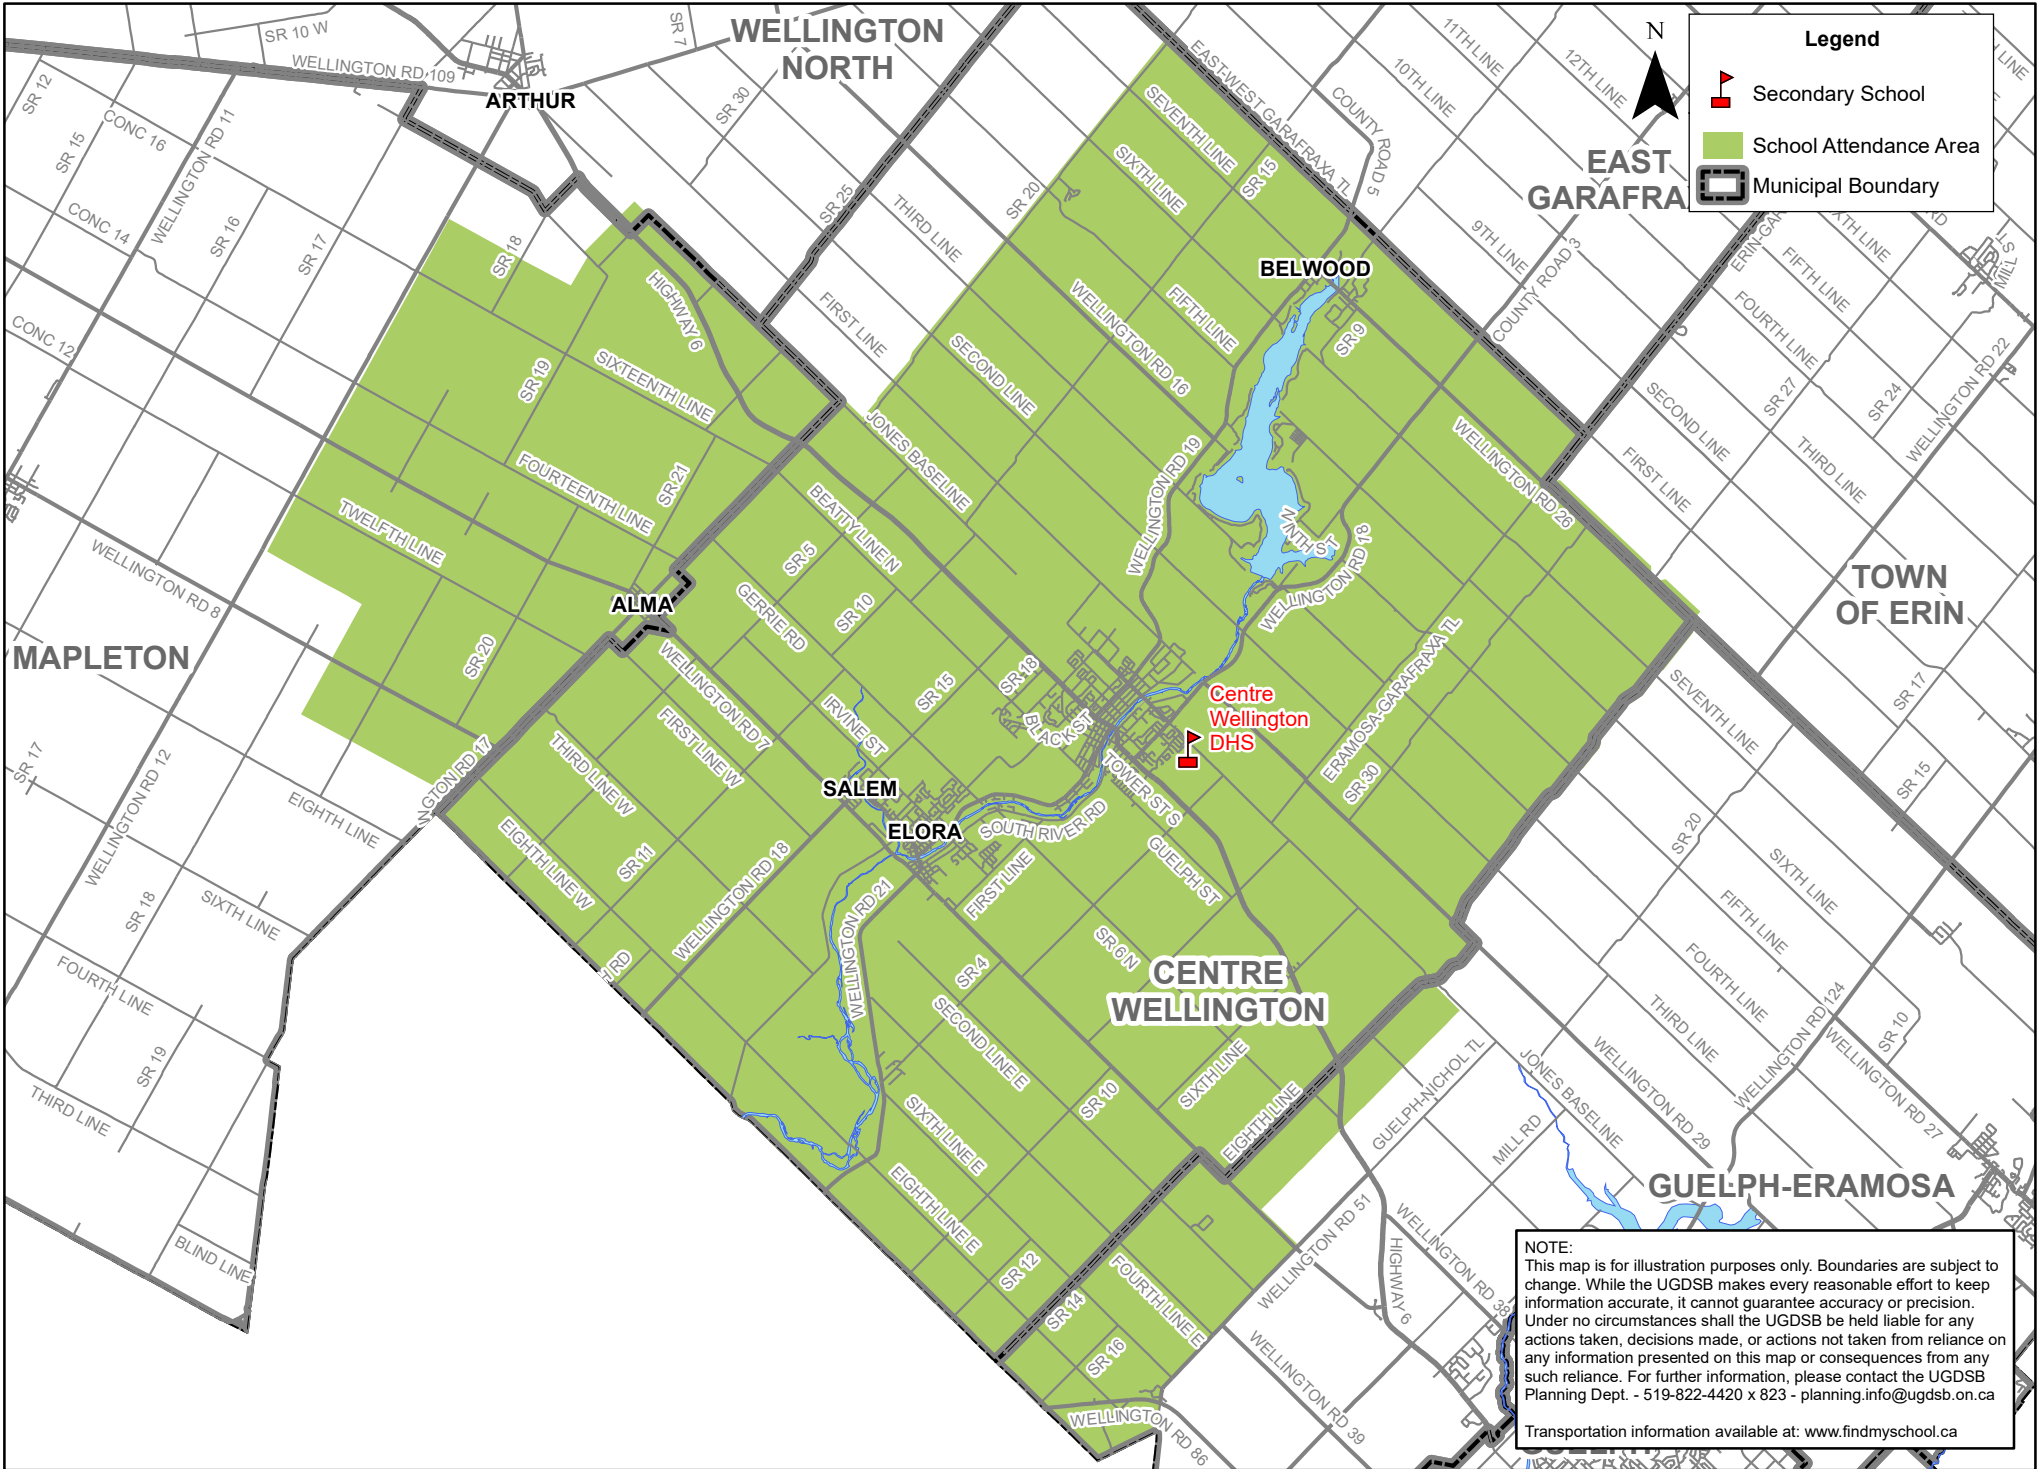

Centre Wellington DHS French Immersion Secondary Attendance Area

Legend

- Secondary School
- School Attendance Area
- Municipal Boundary

NOTE:
 This map is for illustration purposes only. Boundaries are subject to change. While the UGDSB makes every reasonable effort to keep information accurate, it cannot guarantee accuracy or precision. Under no circumstances shall the UGDSB be held liable for any actions taken, decisions made, or actions not taken from reliance on any information presented on this map or consequences from any such reliance. For further information, please contact the UGDSB Planning Dept. - 519-822-4420 x 823 - planning.info@ugdsb.on.ca