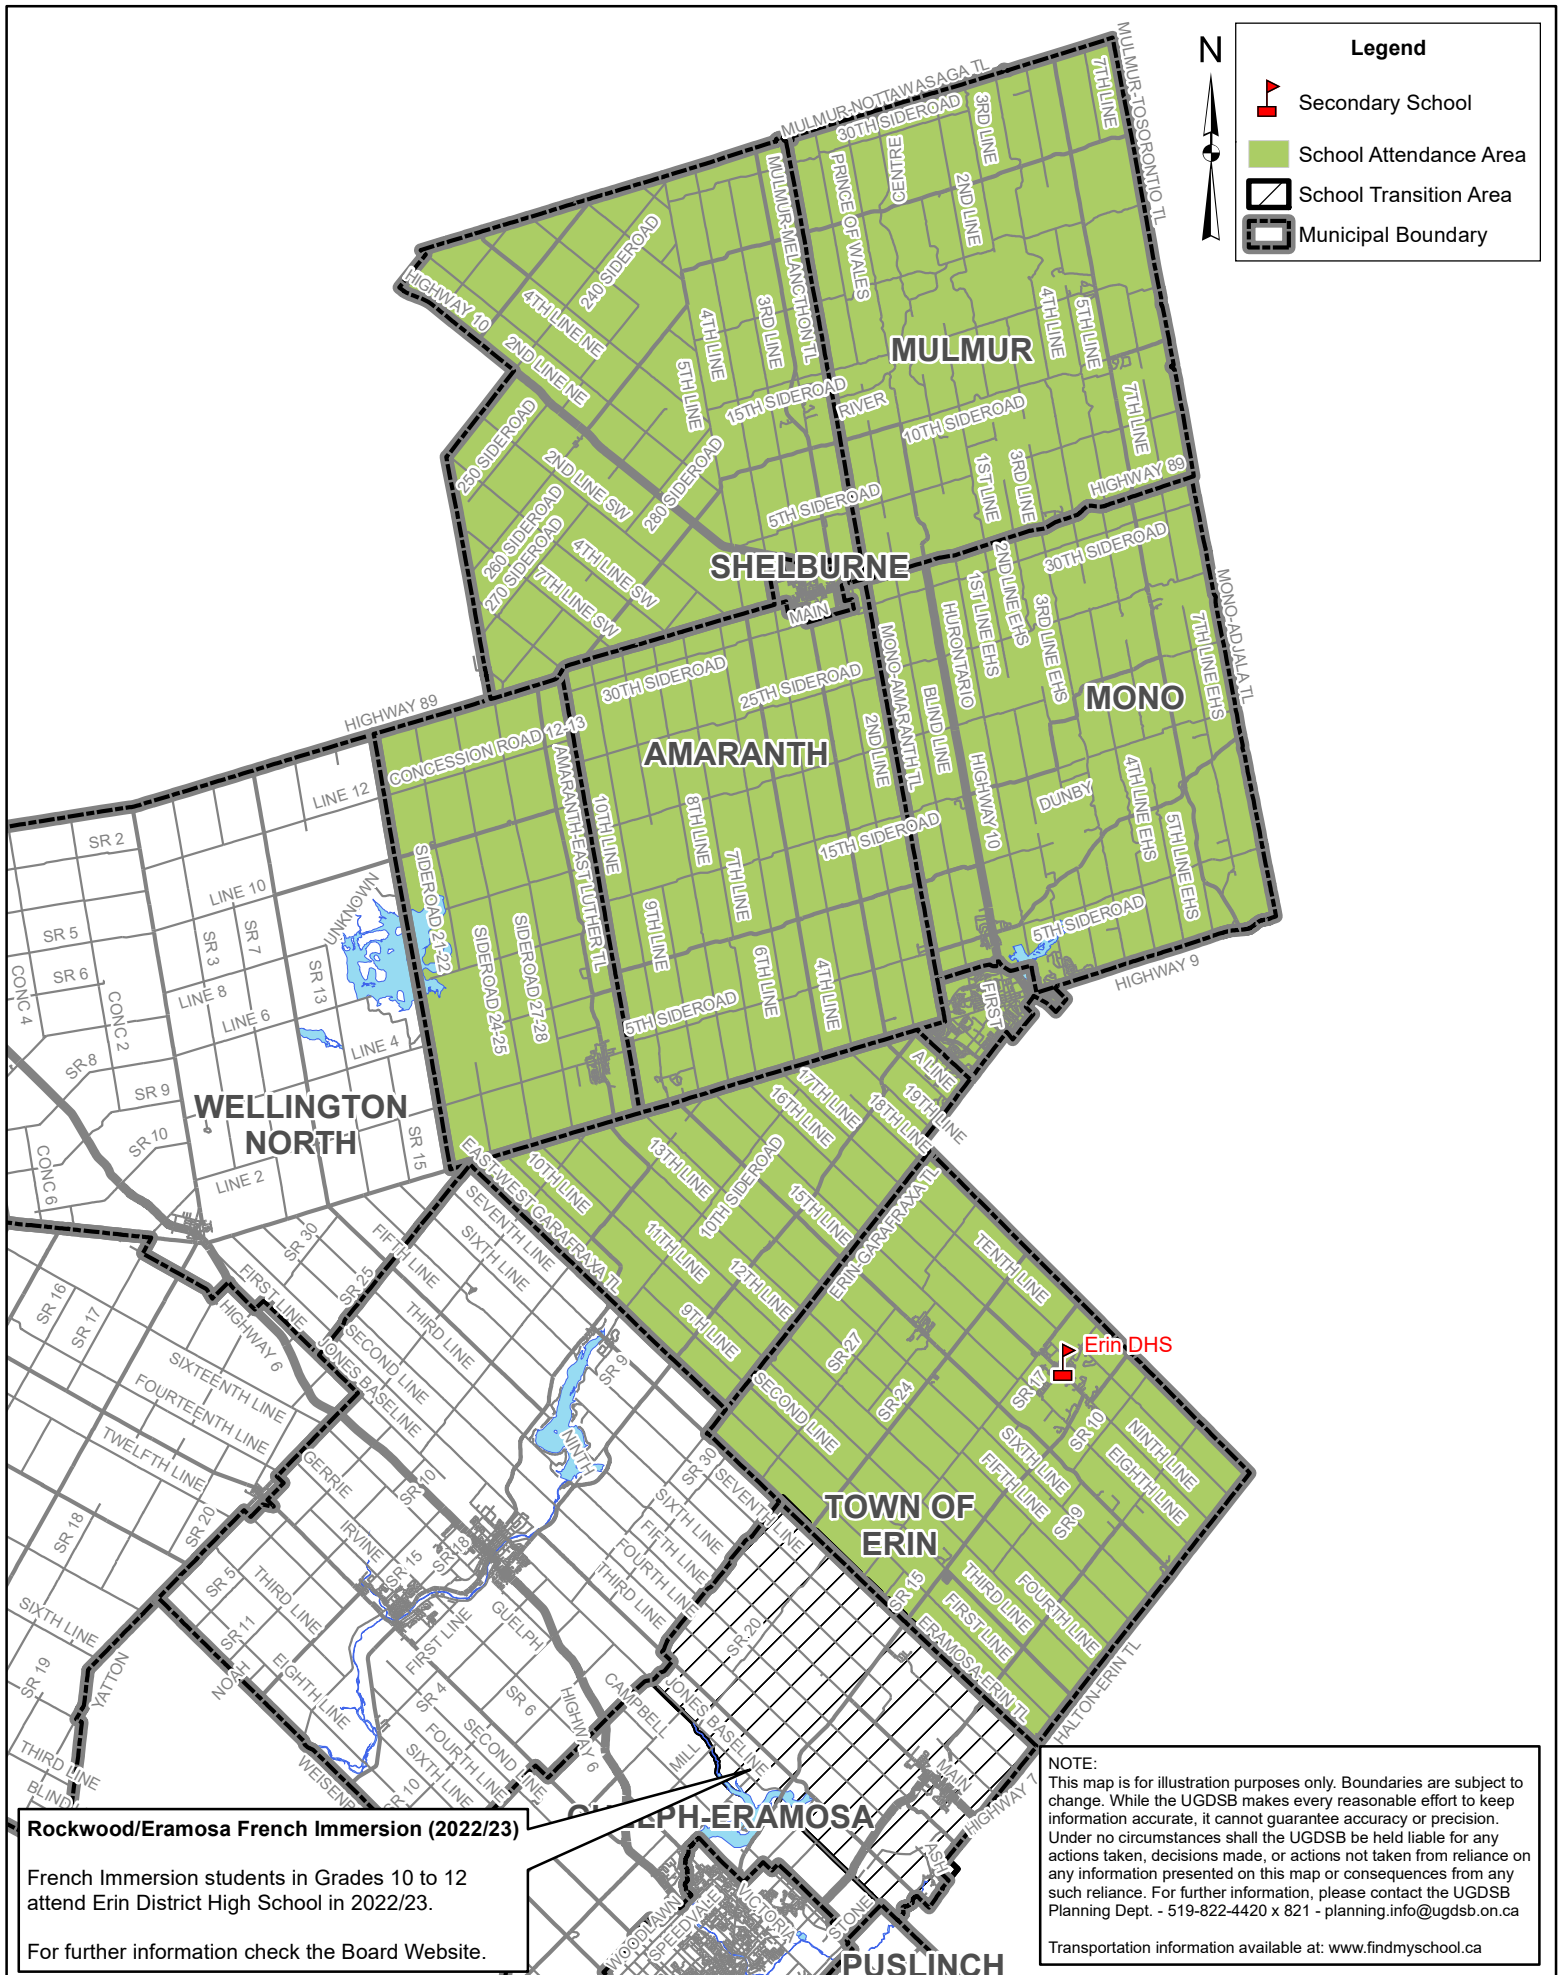

Erin DHS French Immersion Secondary Attendance Area

Legend

-  Secondary School
-  School Attendance Area
-  School Transition Area
-  Municipal Boundary

NOTE:
 This map is for illustration purposes only. Boundaries are subject to change. While the UGDSB makes every reasonable effort to keep information accurate, it cannot guarantee accuracy or precision. Under no circumstances shall the UGDSB be held liable for any actions taken, decisions made, or actions not taken from reliance on any information presented on this map or consequences from any such reliance. For further information, please contact the UGDSB Planning Dept. - 519-822-4420 x 821 - planning.info@ugdsb.on.ca
 Transportation information available at: www.findmyschool.ca

Rockwood/Eramosa French Immersion (2022/23)
 French Immersion students in Grades 10 to 12 attend Erin District High School in 2022/23.
 For further information check the Board Website.