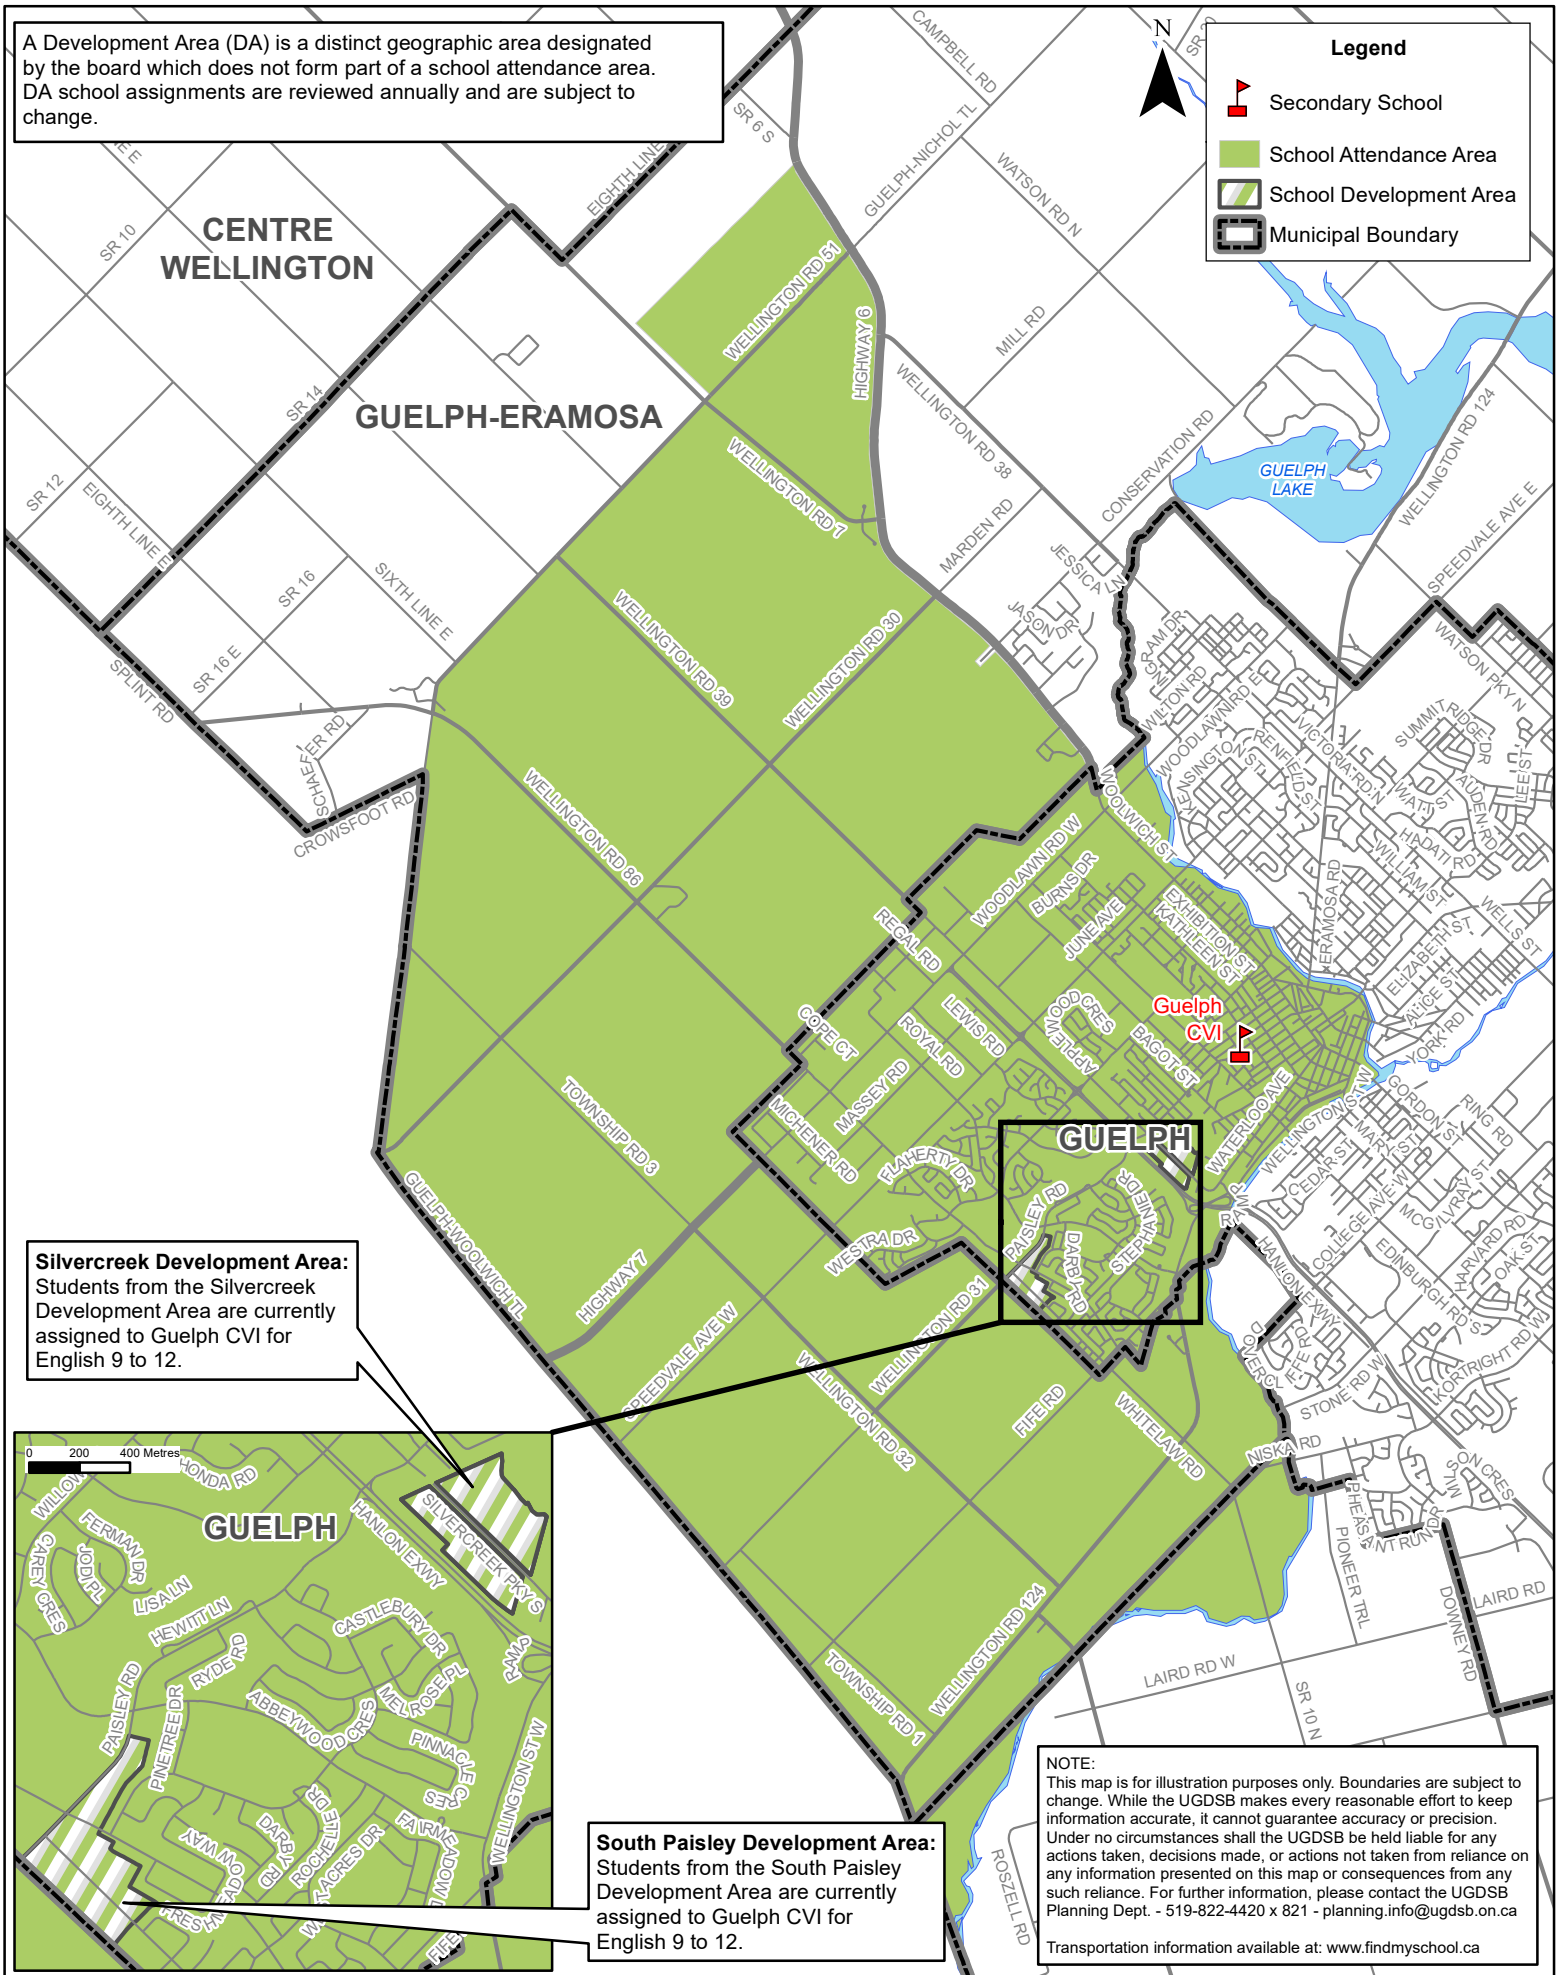

Guelph CVI English Secondary Attendance Area

A Development Area (DA) is a distinct geographic area designated by the board which does not form part of a school attendance area. DA school assignments are reviewed annually and are subject to change.

Legend

-  Secondary School
-  School Attendance Area
-  School Development Area
-  Municipal Boundary

Silvercreek Development Area:
Students from the Silvercreek Development Area are currently assigned to Guelph CVI for English 9 to 12.

South Paisley Development Area:
Students from the South Paisley Development Area are currently assigned to Guelph CVI for English 9 to 12.

NOTE:
This map is for illustration purposes only. Boundaries are subject to change. While the UGDSB makes every reasonable effort to keep information accurate, it cannot guarantee accuracy or precision. Under no circumstances shall the UGDSB be held liable for any actions taken, decisions made, or actions not taken from reliance on any information presented on this map or consequences from any such reliance. For further information, please contact the UGDSB Planning Dept. - 519-822-4420 x 821 - planning.info@ugdsb.on.ca
Transportation information available at: www.findmyschool.ca