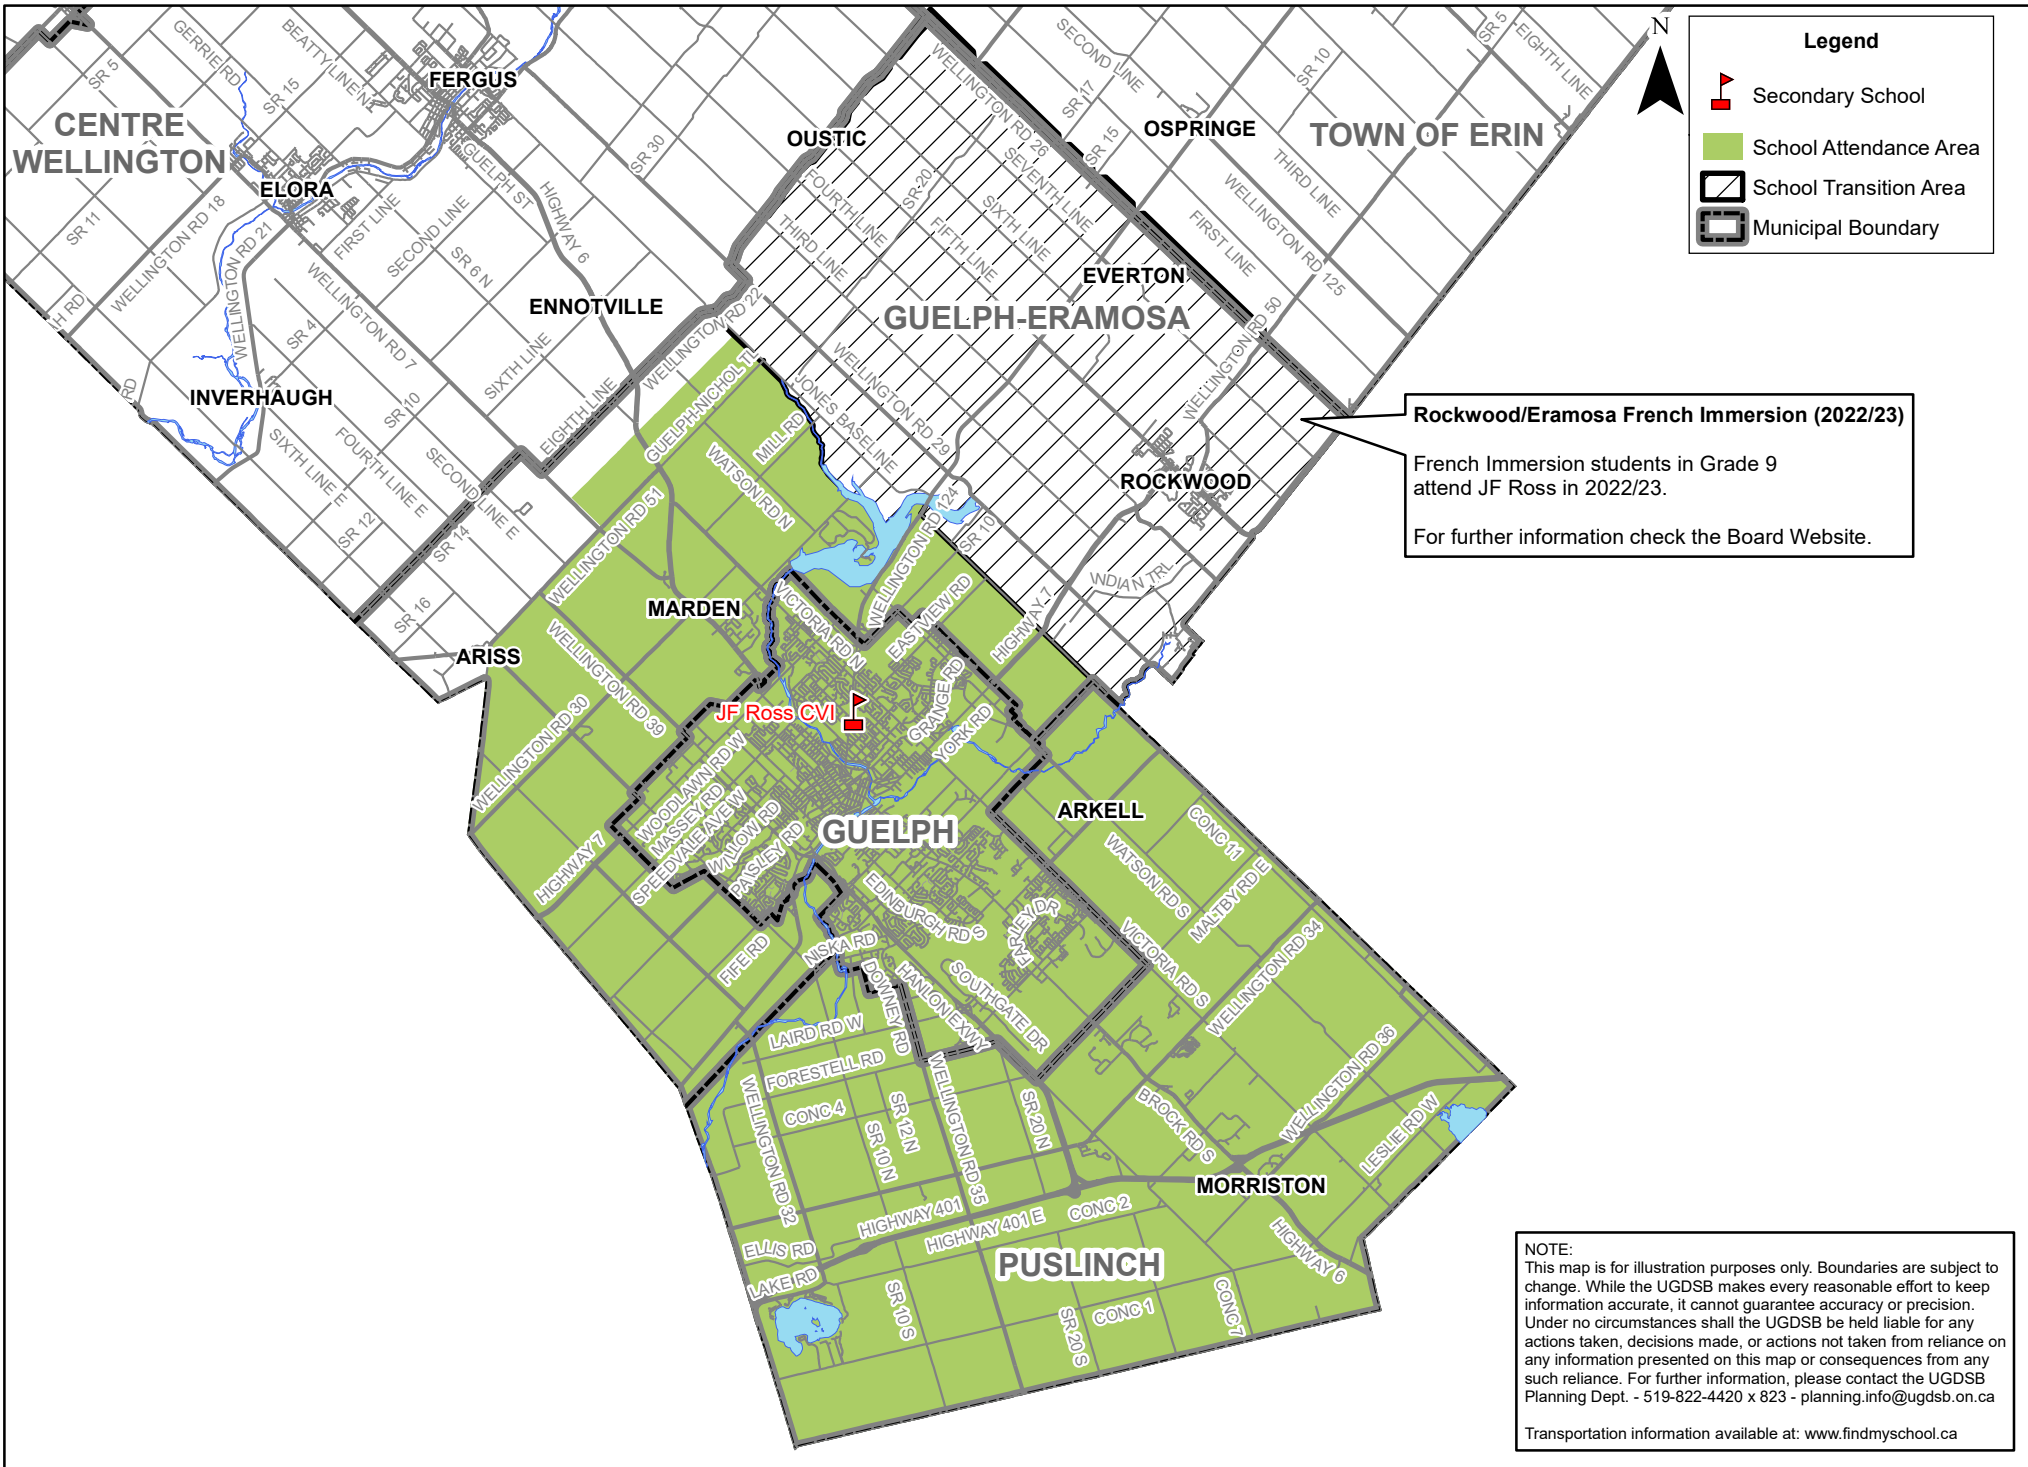

JF Ross CVI French Immersion Secondary Attendance Area

Legend

-  Secondary School
-  School Attendance Area
-  School Transition Area
-  Municipal Boundary

Rockwood/Eramosa French Immersion (2022/23)

French Immersion students in Grade 9 attend JF Ross in 2022/23.

For further information check the Board Website.

NOTE:
 This map is for illustration purposes only. Boundaries are subject to change. While the UGDSB makes every reasonable effort to keep information accurate, it cannot guarantee accuracy or precision. Under no circumstances shall the UGDSB be held liable for any actions taken, decisions made, or actions not taken from reliance on any information presented on this map or consequences from any such reliance. For further information, please contact the UGDSB Planning Dept. - 519-822-4420 x 823 - planning.info@ugdsb.on.ca