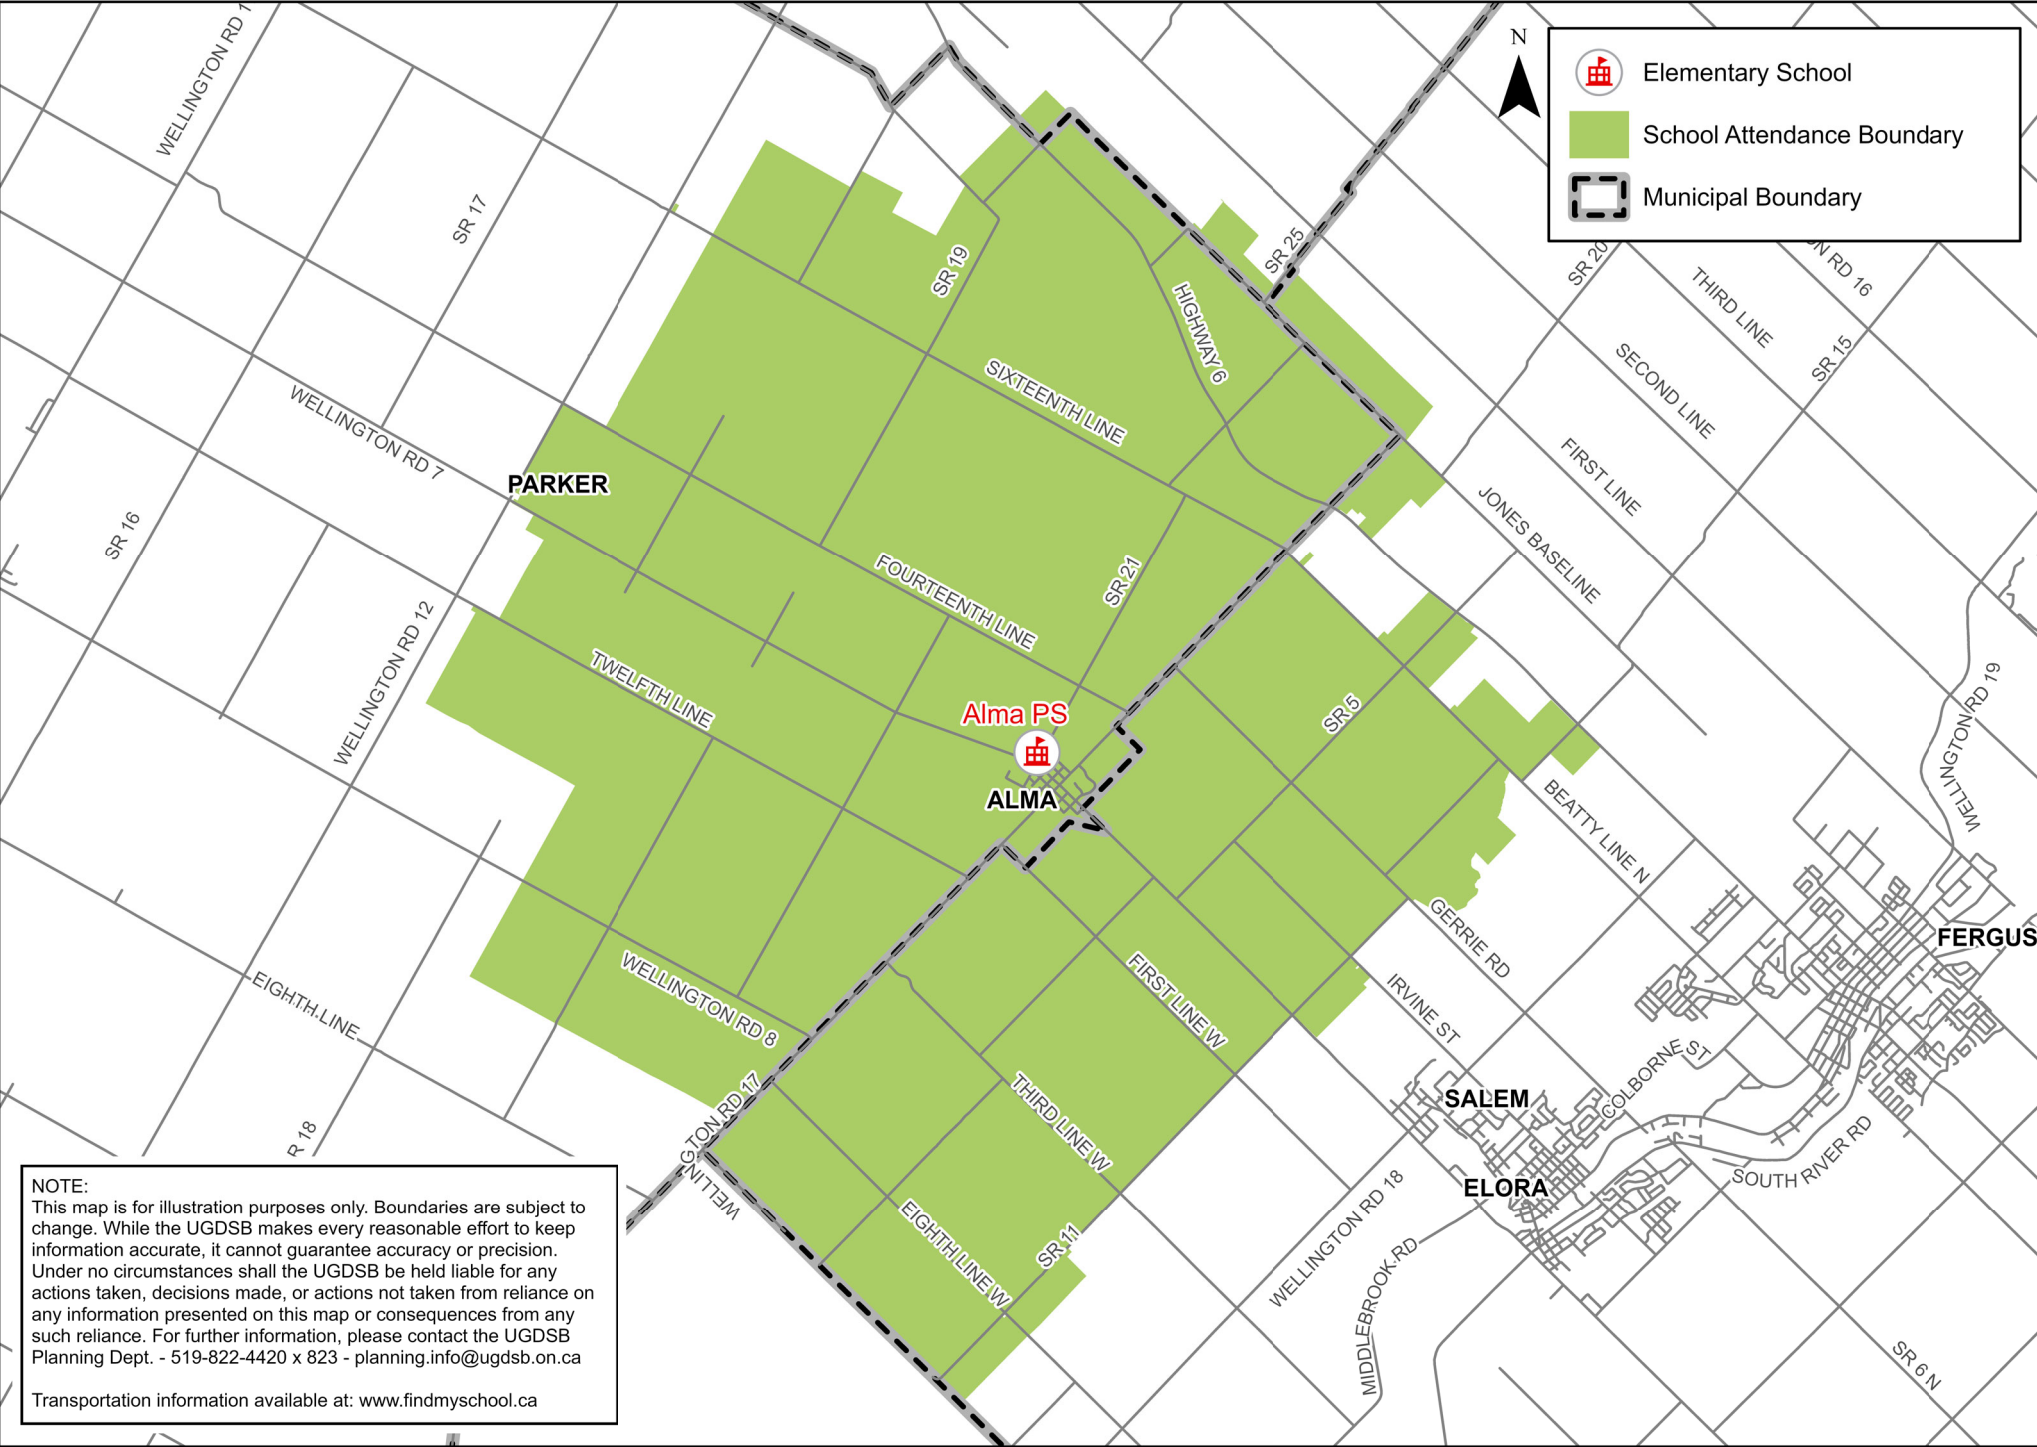

Alma PS English JK to 6 Attendance Area

NOTE:
 This map is for illustration purposes only. Boundaries are subject to change. While the UGDSB makes every reasonable effort to keep information accurate, it cannot guarantee accuracy or precision. Under no circumstances shall the UGDSB be held liable for any actions taken, decisions made, or actions not taken from reliance on any information presented on this map or consequences from any such reliance. For further information, please contact the UGDSB Planning Dept. - 519-822-4420 x 823 - planning.info@ugdsb.on.ca
 Transportation information available at: www.findmyschool.ca