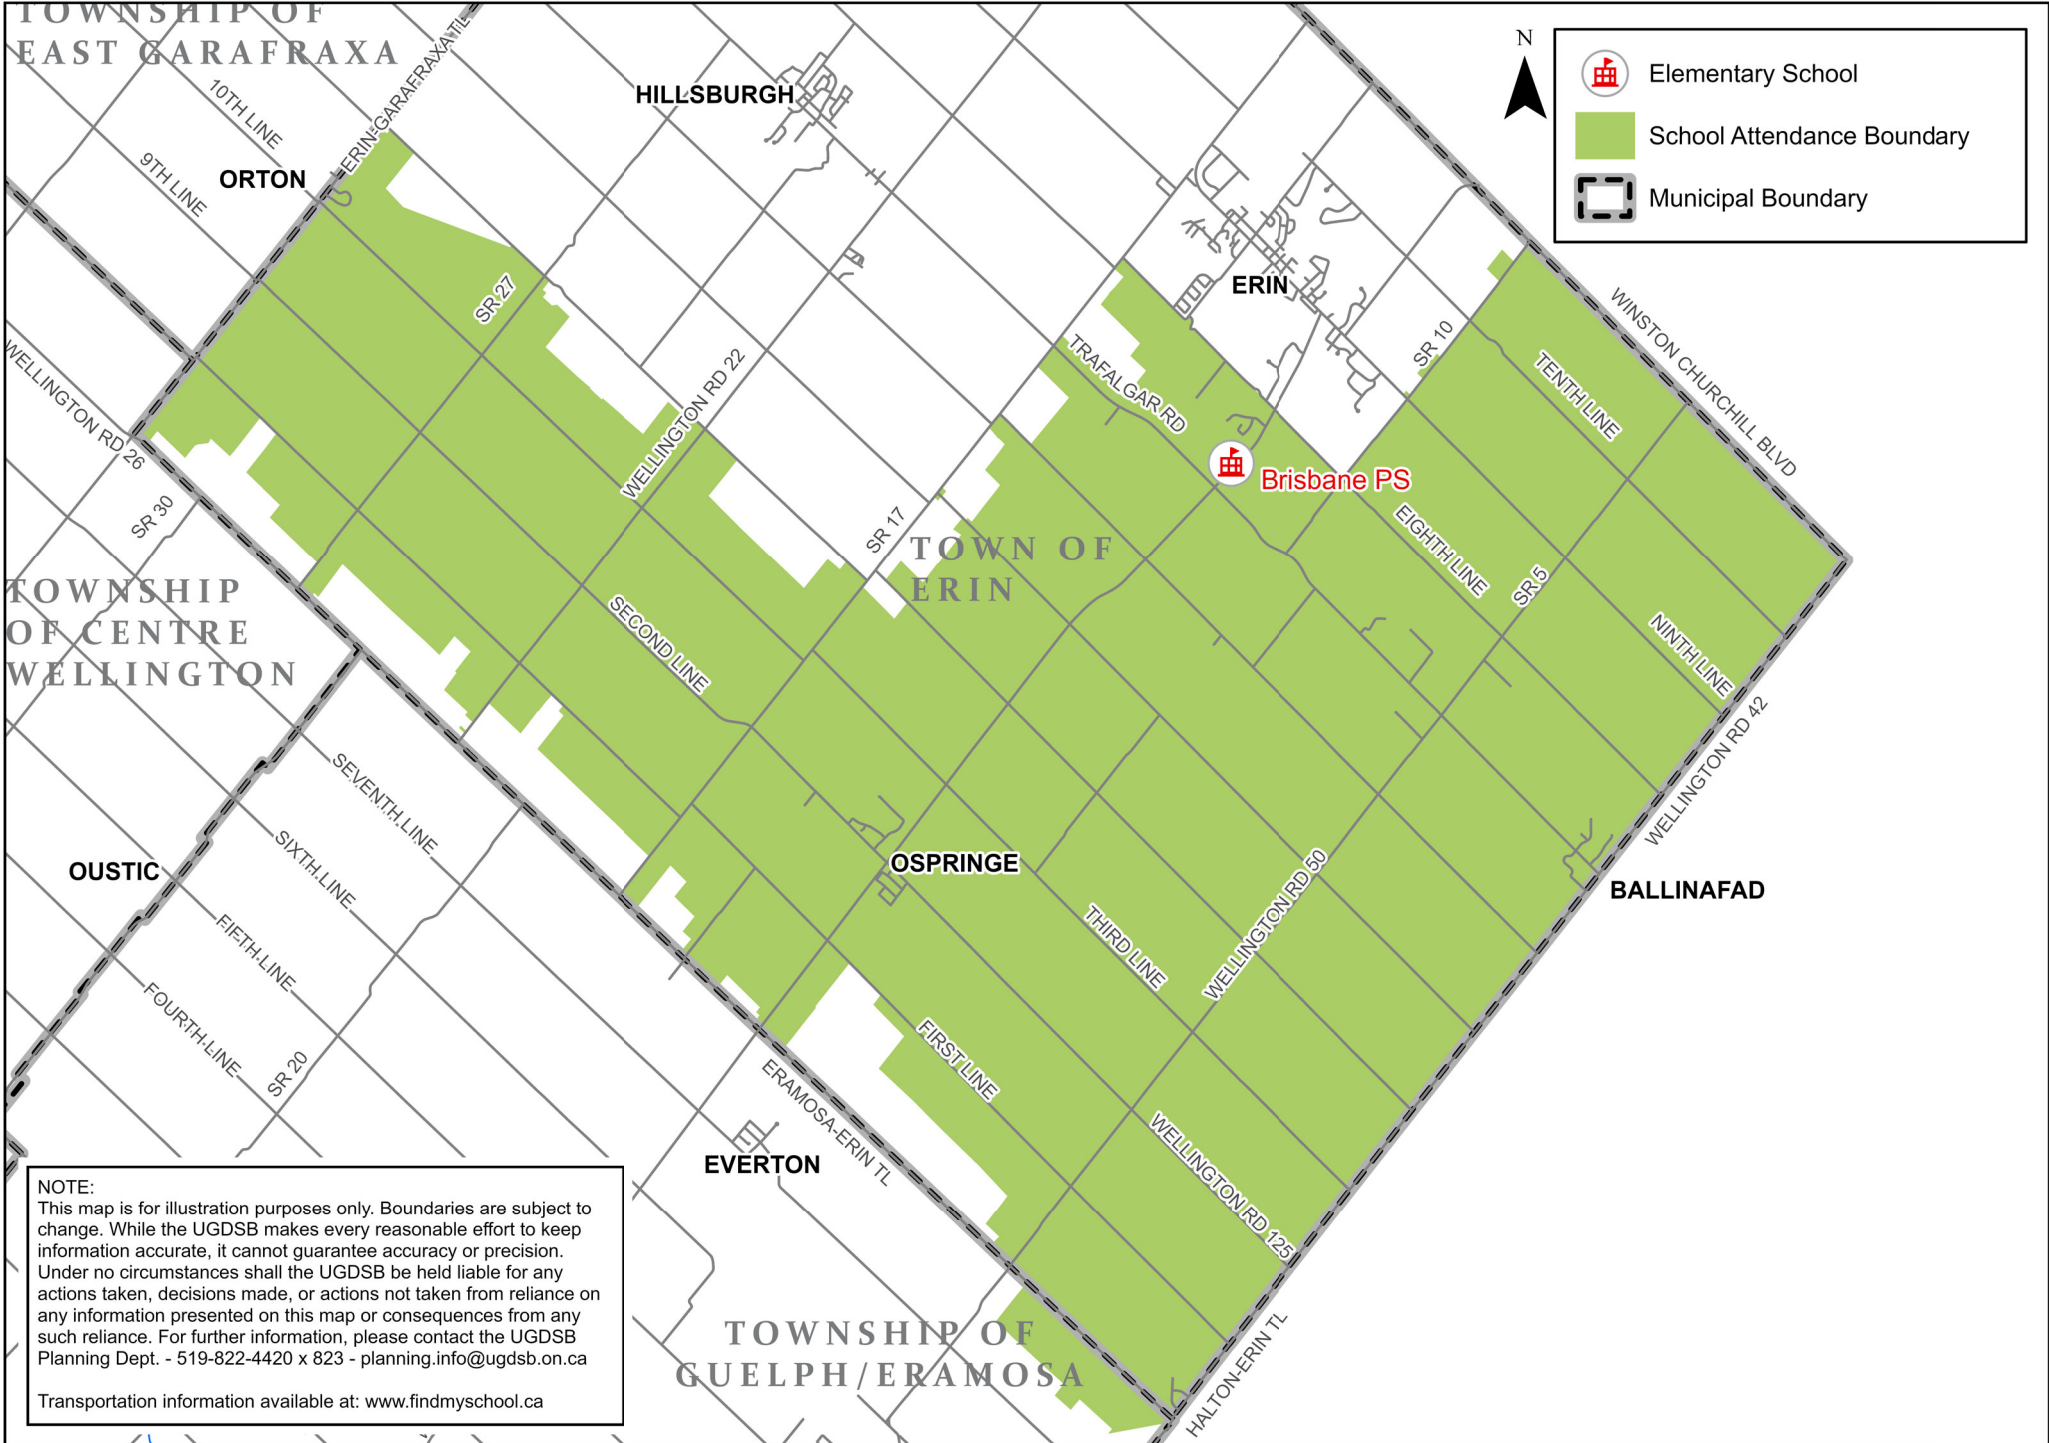

# Brisbane PS English JK to 6 Attendance Area

**NOTE:**  
 This map is for illustration purposes only. Boundaries are subject to change. While the UGDSB makes every reasonable effort to keep information accurate, it cannot guarantee accuracy or precision. Under no circumstances shall the UGDSB be held liable for any actions taken, decisions made, or actions not taken from reliance on any information presented on this map or consequences from any such reliance. For further information, please contact the UGDSB Planning Dept. - 519-822-4420 x 823 - [planning.info@ugdsb.on.ca](mailto:planning.info@ugdsb.on.ca)  
 Transportation information available at: [www.findmyschool.ca](http://www.findmyschool.ca)