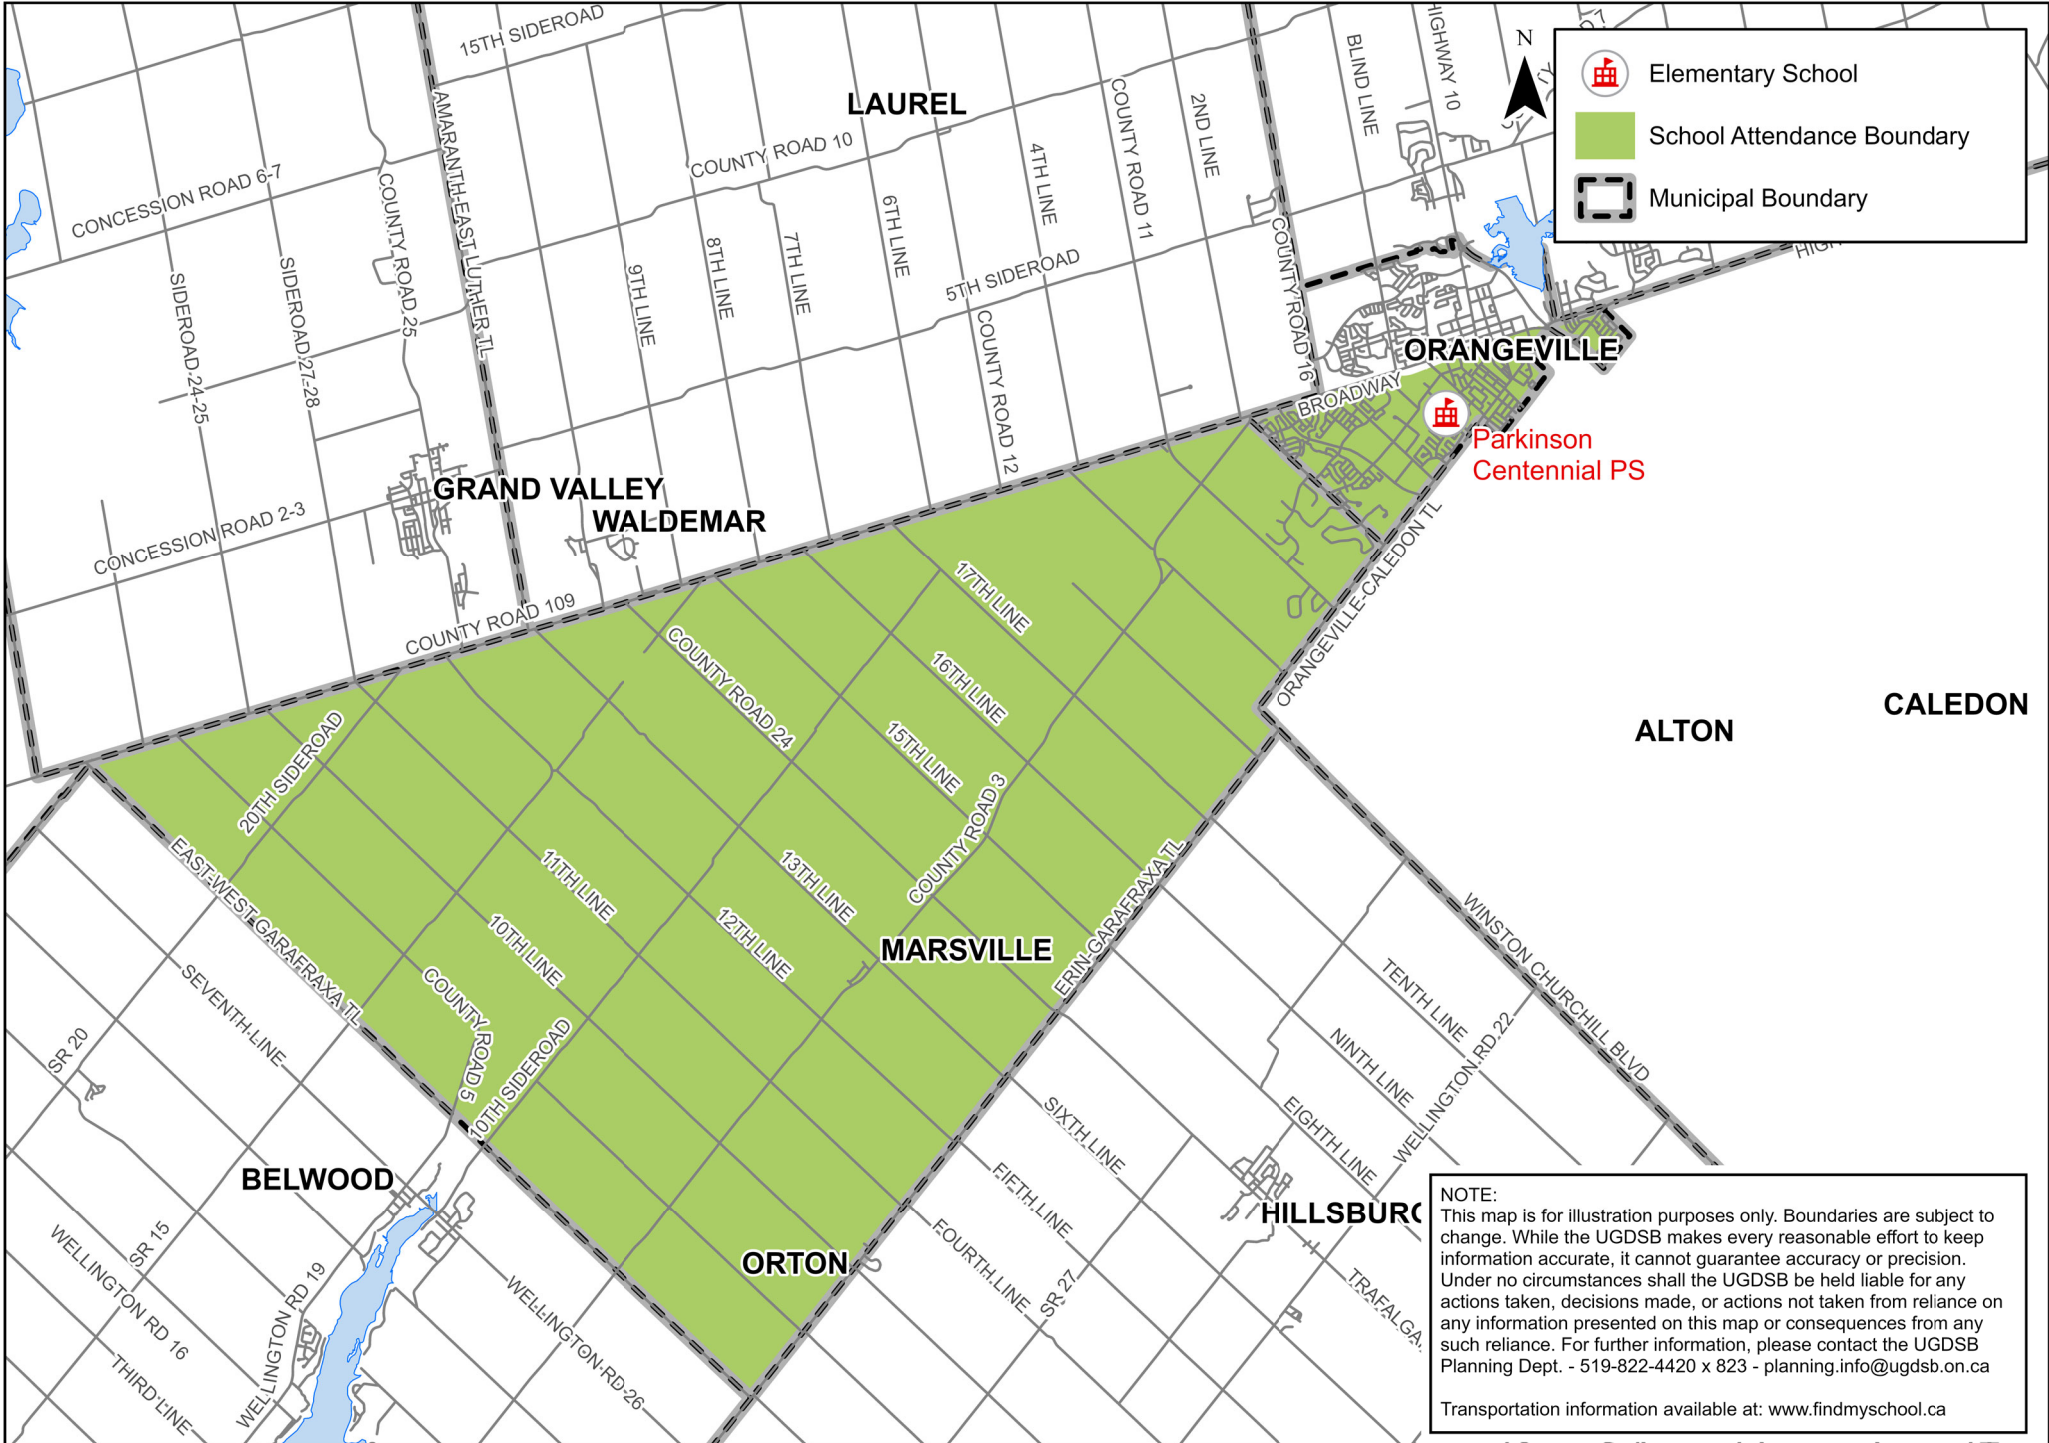

Parkinson Centennial PS French Immersion JK to 3 Attendance Area

Elementary School
 School Attendance Boundary
 Municipal Boundary

NOTE:
 This map is for illustration purposes only. Boundaries are subject to change. While the UGDSB makes every reasonable effort to keep information accurate, it cannot guarantee accuracy or precision. Under no circumstances shall the UGDSB be held liable for any actions taken, decisions made, or actions not taken from reliance on any information presented on this map or consequences from any such reliance. For further information, please contact the UGDSB Planning Dept. - 519-822-4420 x 823 - planning.info@ugdsb.on.ca
 Transportation information available at: www.findmyschool.ca