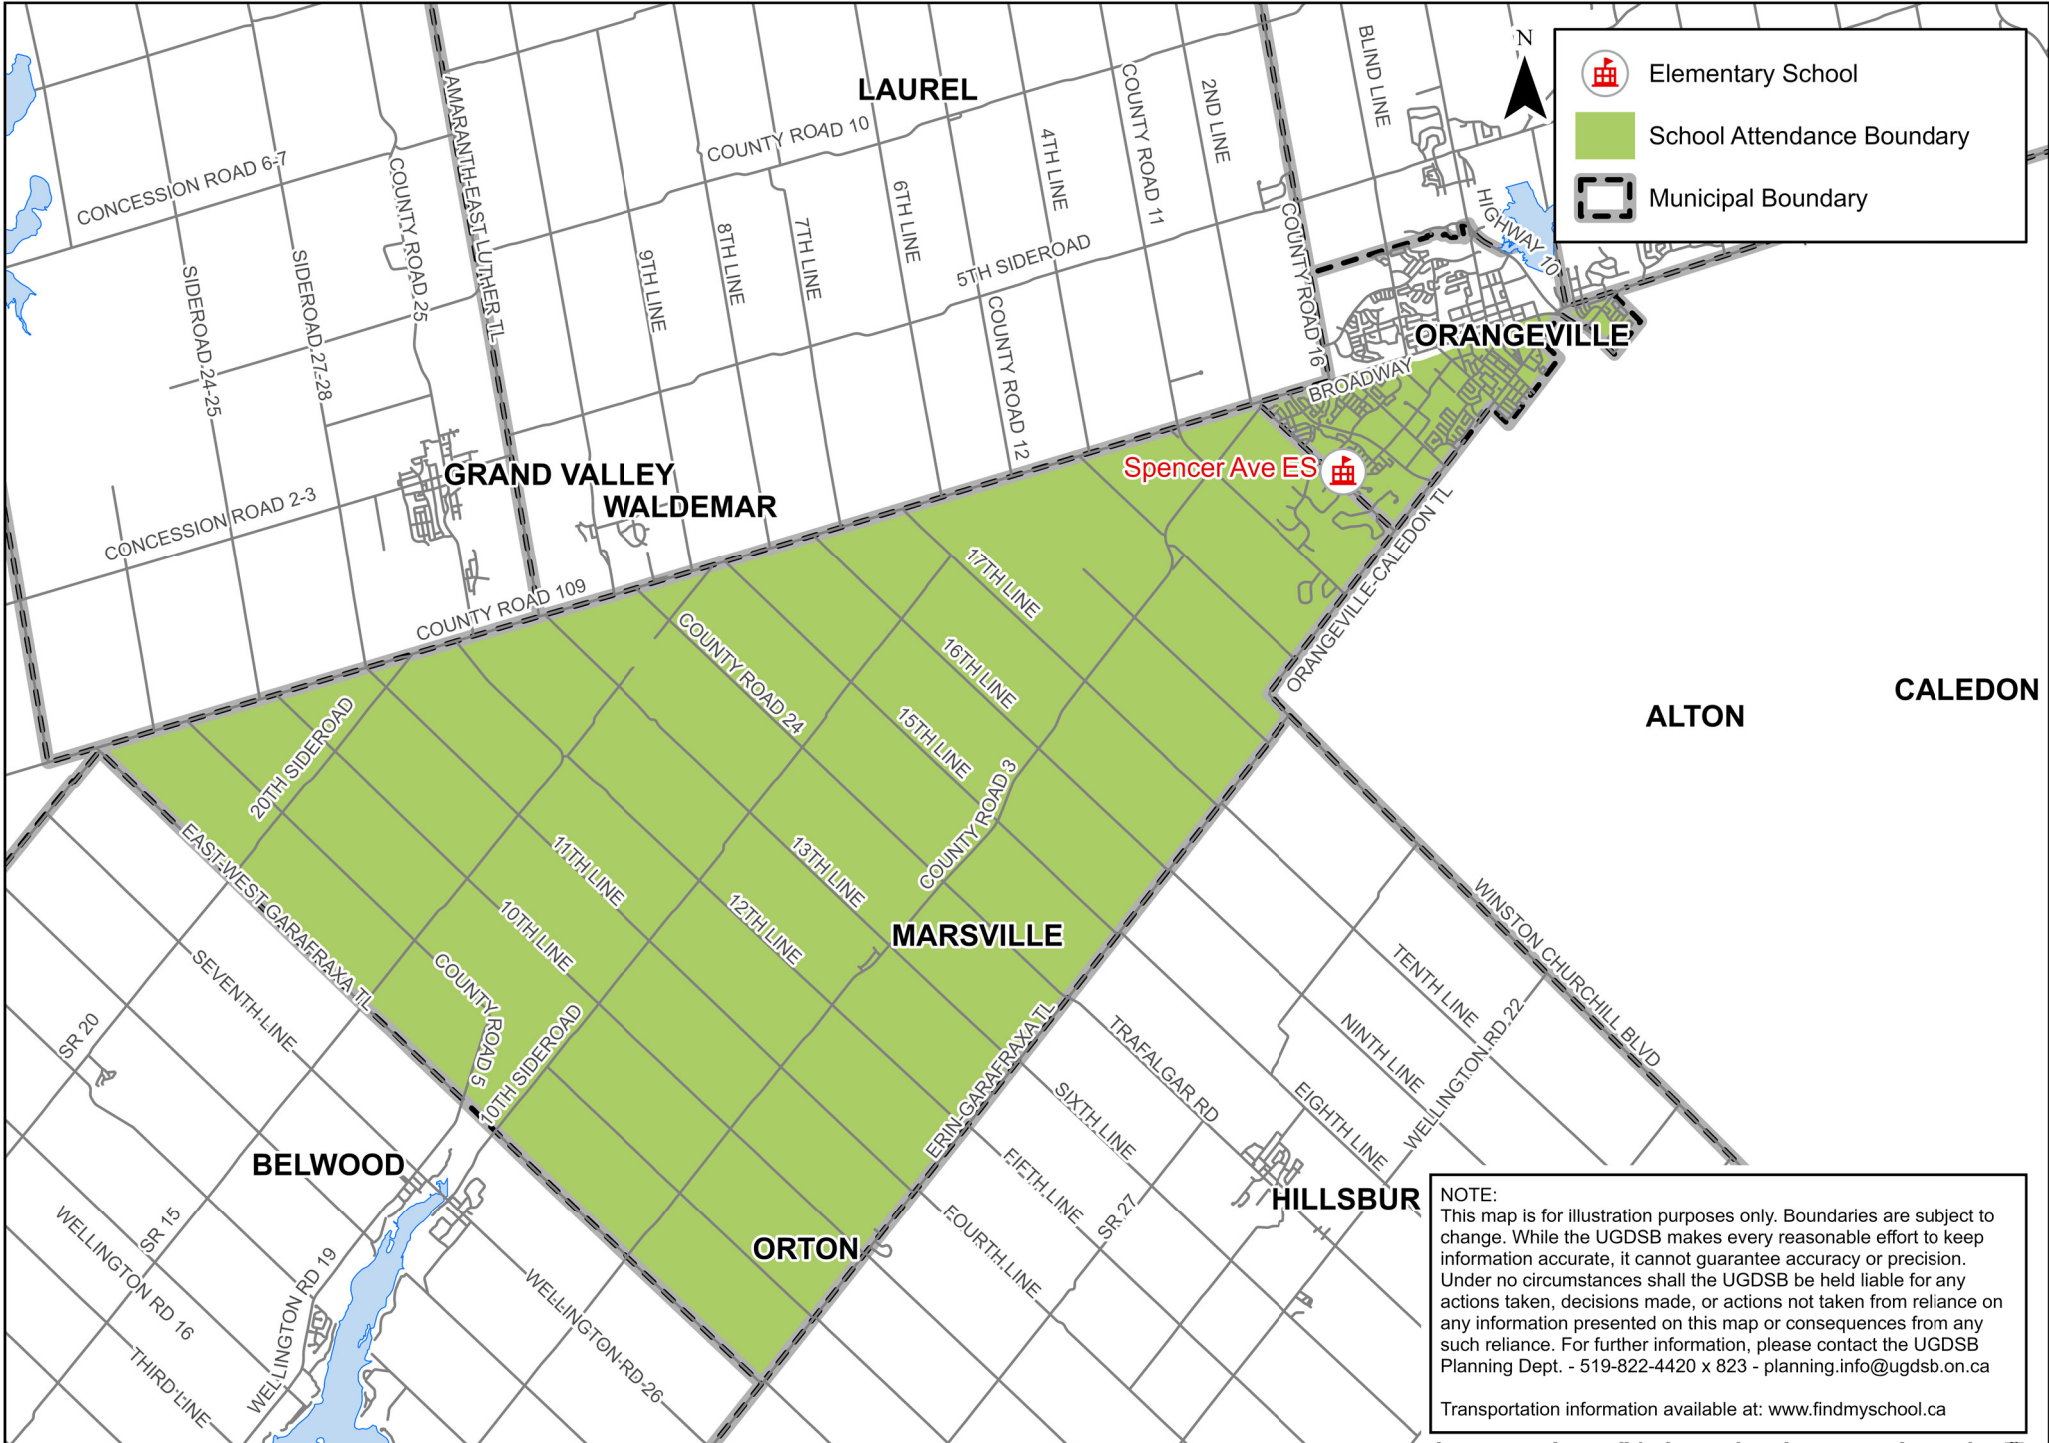

Spencer Ave PS French Immersion 4 to 8 Attendance Area

 Elementary School
 School Attendance Boundary
 Municipal Boundary

NOTE:
 This map is for illustration purposes only. Boundaries are subject to change. While the UGDSB makes every reasonable effort to keep information accurate, it cannot guarantee accuracy or precision. Under no circumstances shall the UGDSB be held liable for any actions taken, decisions made, or actions not taken from reliance on any information presented on this map or consequences from any such reliance. For further information, please contact the UGDSB Planning Dept. - 519-822-4420 x 823 - planning.info@ugdsb.on.ca
 Transportation information available at: www.findmyschool.ca